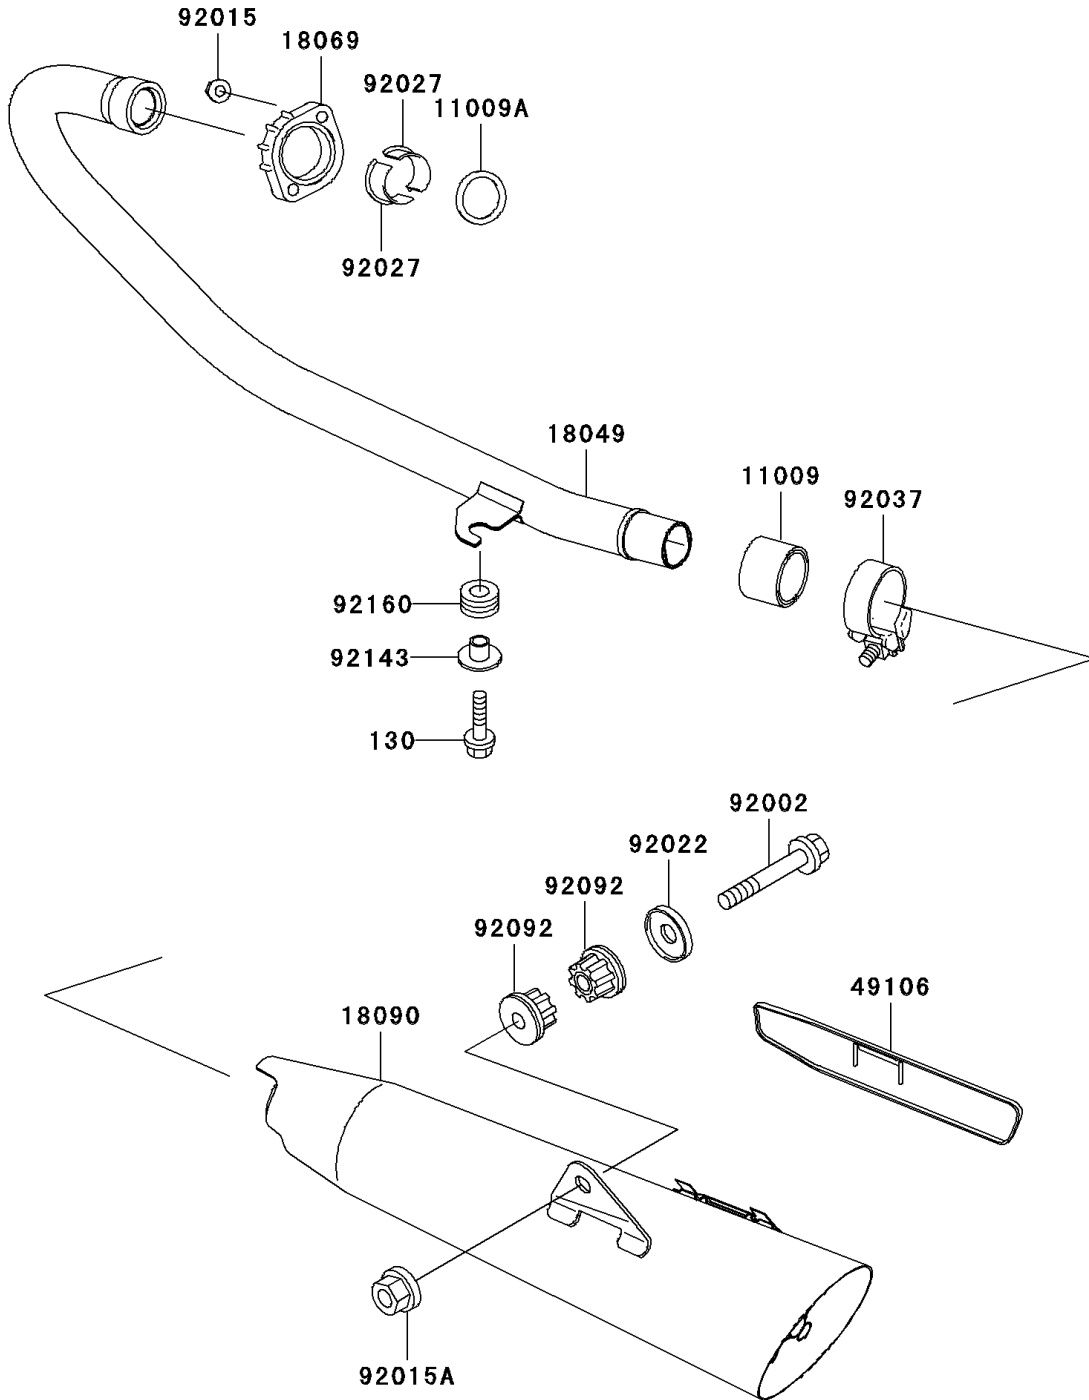

2002 Eliminator 125 PARTS DIAGRAM

Muffler(s)

E1140

2002 Eliminator 125 PARTS LIST

Muffler(s)

ITEM NAME	PART NUMBER	QUANTITY
BOLT-FLANGED,6X22,BLACK (Ref # 130)	130J0622	1
GASKET,EXHAUST PIPE CONNECTING (Ref # 11009)	11009-1667	1
GASKET,EXHAUST PIPE HOLDER (Ref # 11009A)	11009-1866	1
PIPE-EXHAUST (Ref # 18049)	18049-1890	1
HOLDER-EXHAUST PIPE (Ref # 18069)	18069-1014	1
BODY-COMP-MUFFLER (Ref # 18090)	18090-1868	1
COVER-MUFFLER (Ref # 49106)	49106-1239	1
BOLT,10X55 (Ref # 92002)	92002-1826	1
NUT,CAP,8MM (Ref # 92015)	92015-1371	2
NUT,FLANGED,10MM (Ref # 92015A)	92015-1387	1
WASHER (Ref # 92022)	92022-289	1
COLLAR,L=14.5 (Ref # 92027)	92027-1142	2
CLAMP,42MM (Ref # 92037)	92037-1349	1
BUSHING-RUBBER,MUFFLER (Ref # 92092)	92092-1013	2
COLLAR (Ref # 92143)	92143-1353	1
DAMPER (Ref # 92160)	92160-1895	1