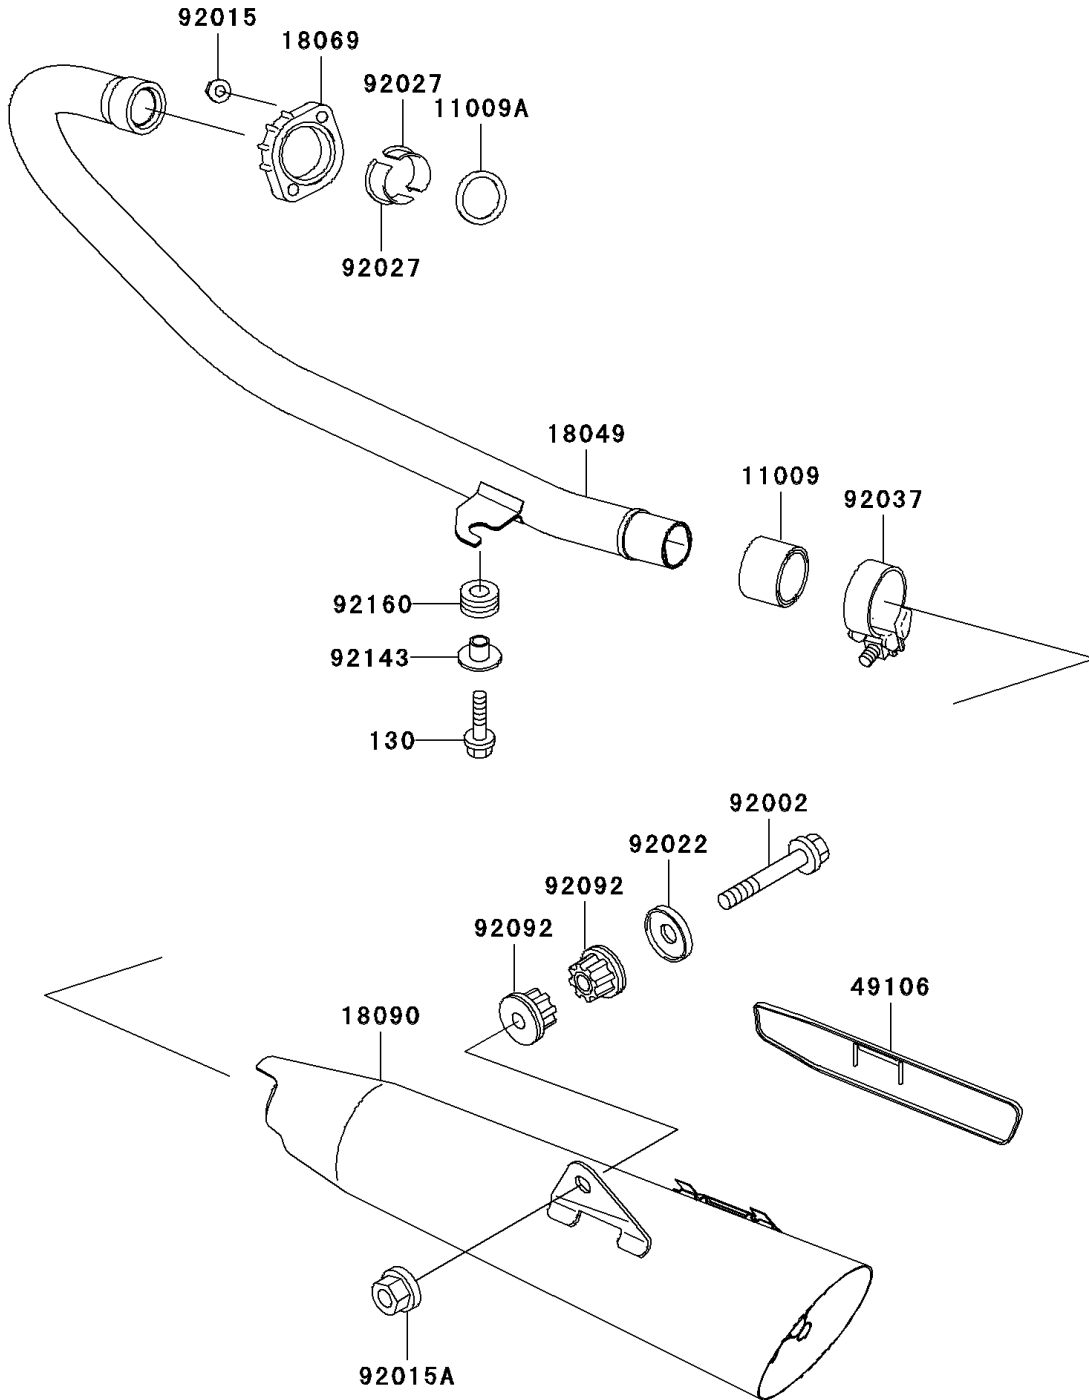

2003 Eliminator 125 (Canada Only) PARTS DIAGRAM

Muffler(s)

E1140

2003 Eliminator 125 (Canada Only) PARTS LIST

Muffler(s)

ITEM NAME	PART NUMBER	QUANTITY
BOLT-FLANGED,6X22,BLACK (Ref # 130)	130J0622	1
GASKET,EXHAUST PIPE CONNECTING (Ref # 11009)	11009-1667	1
GASKET,EXHAUST PIPE HOLDER (Ref # 11009A)	11009-1866	1
PIPE-EXHAUST (Ref # 18049)	18049-1890	1
HOLDER-EXHAUST PIPE (Ref # 18069)	18069-1014	1
BODY-COMP-MUFFLER (Ref # 18090)	18090-1868	1
COVER-MUFFLER (Ref # 49106)	49106-1239	1
BOLT,10X55 (Ref # 92002)	92002-1826	1
NUT,CAP,8MM (Ref # 92015)	92015-1371	2
NUT,FLANGED,10MM (Ref # 92015A)	92015-1387	1
WASHER (Ref # 92022)	92022-289	1
COLLAR,L=14.5 (Ref # 92027)	92027-1142	2
CLAMP,42MM (Ref # 92037)	92037-1349	1
BUSHING-RUBBER,MUFFLER (Ref # 92092)	92092-1013	2
COLLAR (Ref # 92143)	92143-1353	1
DAMPER (Ref # 92160)	92160-1895	1