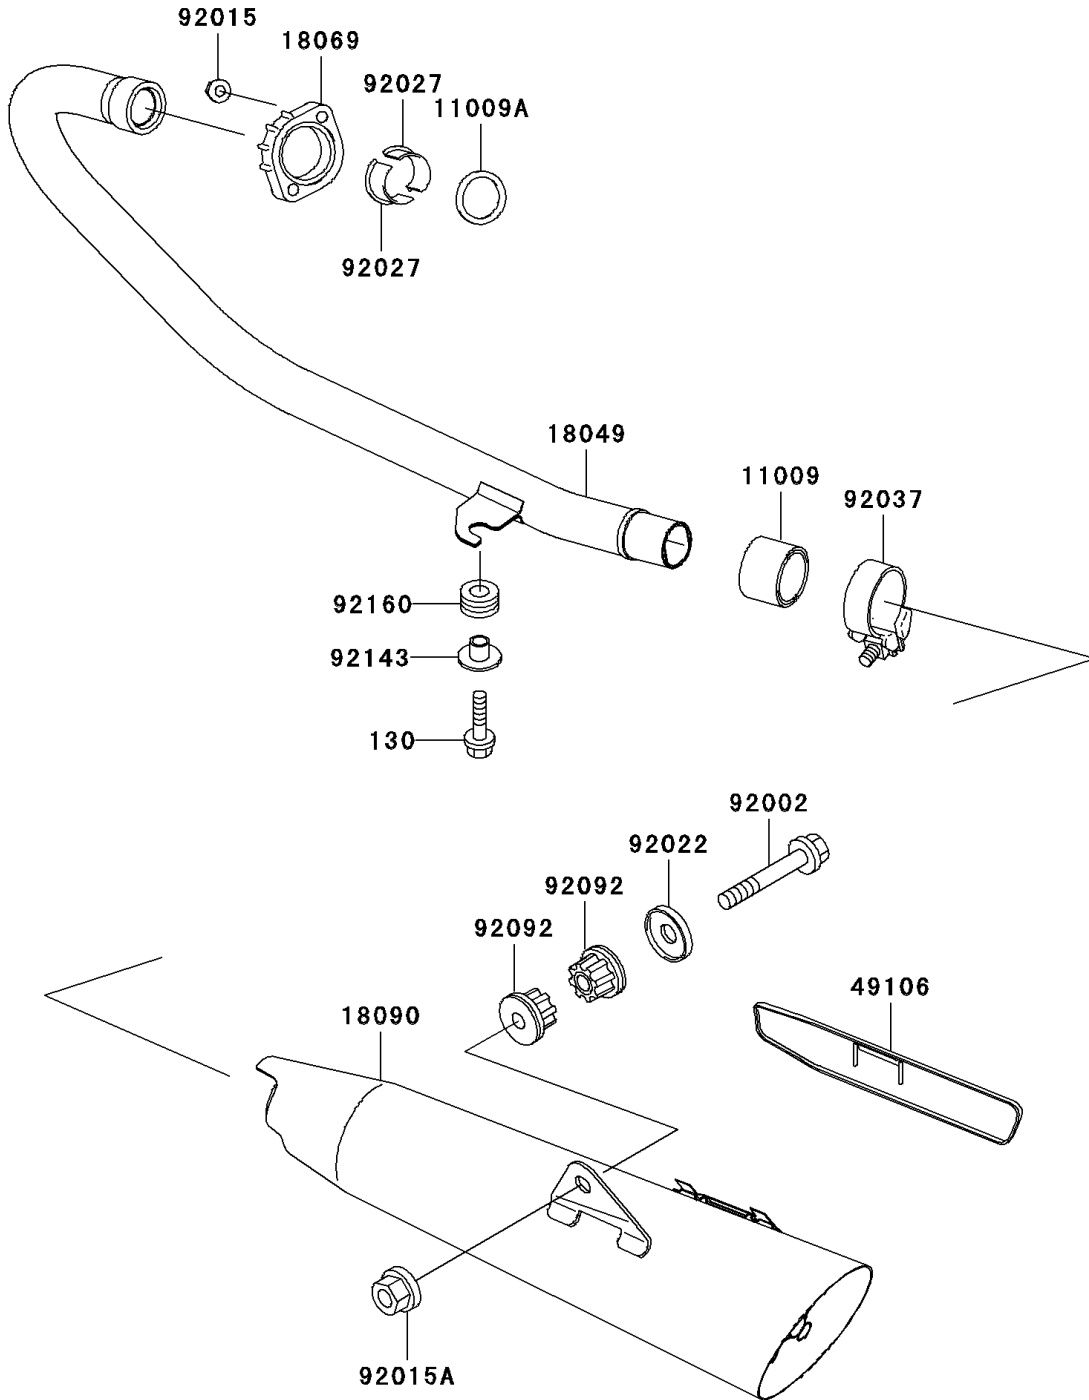

2004 Eliminator 125 PARTS DIAGRAM

Muffler(s)

E1140

2004 Eliminator 125 PARTS LIST

Muffler(s)

ITEM NAME	PART NUMBER	QUANTITY
BOLT-FLANGED,6X22,BLACK (Ref # 130)	130J0622	1
GASKET,EXHAUST PIPE CONNECTING (Ref # 11009)	11009-1667	1
GASKET,EXHAUST PIPE HOLDER (Ref # 11009A)	11009-1866	1
PIPE-EXHAUST (Ref # 18049)	18049-1890	1
HOLDER-EXHAUST PIPE (Ref # 18069)	18069-1014	1
BODY-COMP-MUFFLER (Ref # 18090)	18090-1868	1
COVER-MUFFLER (Ref # 49106)	49106-1239	1
BOLT,10X55 (Ref # 92002)	92002-1826	1
NUT,CAP,8MM (Ref # 92015)	92015-1371	2
NUT,FLANGED,10MM (Ref # 92015A)	92015-1387	1
WASHER (Ref # 92022)	92022-289	1
COLLAR,L=14.5 (Ref # 92027)	92027-1142	2
CLAMP,42MM (Ref # 92037)	92037-1349	1
BUSHING-RUBBER,MUFFLER (Ref # 92092)	92092-1013	2
COLLAR (Ref # 92143)	92143-1353	1
DAMPER (Ref # 92160)	92160-1895	1