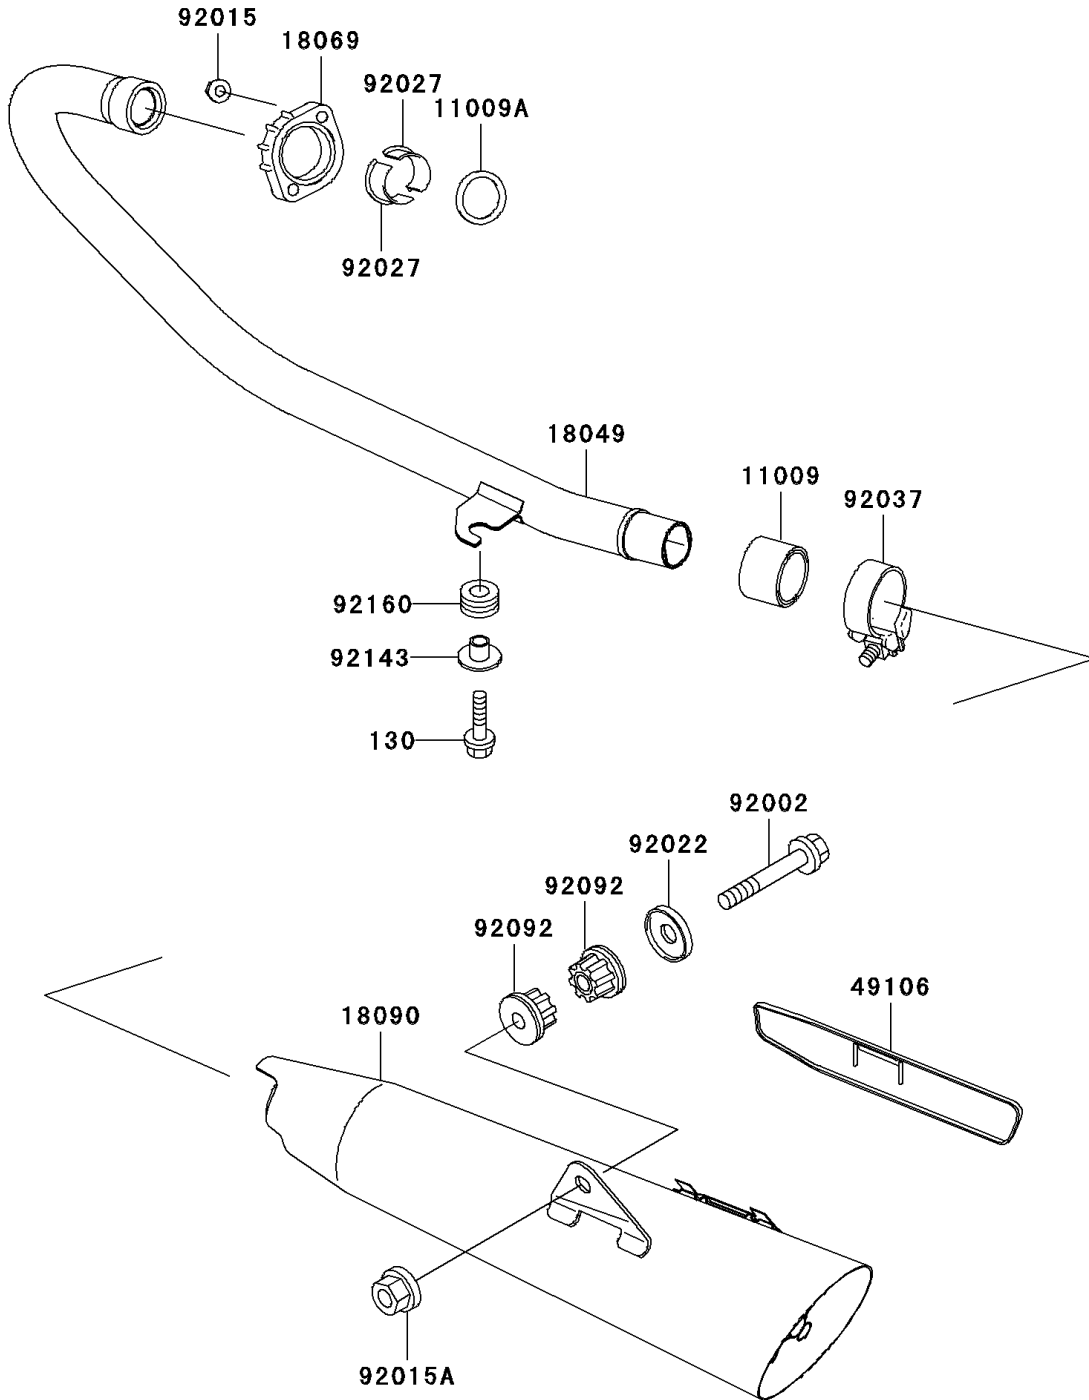

# 2005 Eliminator 125 PARTS DIAGRAM

Muffler(s)

E1140

## 2005 Eliminator 125 PARTS LIST

### Muffler(s)

ITEM NAME	PART NUMBER	QUANTITY
BOLT-FLANGED,6X22,BLACK (Ref # 130)	130J0622	1
GASKET,EXHAUST PIPE CONNECTING (Ref # 11009)	11009-1667	1
GASKET,EXHAUST PIPE HOLDER (Ref # 11009A)	11009-1866	1
PIPE-EXHAUST (Ref # 18049)	18049-1890	1
HOLDER-EXHAUST PIPE (Ref # 18069)	18069-1014	1
BODY-COMP-MUFFLER (Ref # 18090)	18090-1868	1
COVER-MUFFLER (Ref # 49106)	49106-1239	1
BOLT,10X55 (Ref # 92002)	92002-1826	1
NUT,CAP,8MM (Ref # 92015)	92015-1371	2
NUT,FLANGED,10MM (Ref # 92015A)	92015-1387	1
WASHER (Ref # 92022)	92022-289	1
COLLAR,L=14.5 (Ref # 92027)	92027-1142	2
CLAMP,42MM (Ref # 92037)	92037-1349	1
BUSHING-RUBBER,MUFFLER (Ref # 92092)	92092-1013	2
COLLAR (Ref # 92143)	92143-1353	1
DAMPER (Ref # 92160)	92160-1895	1