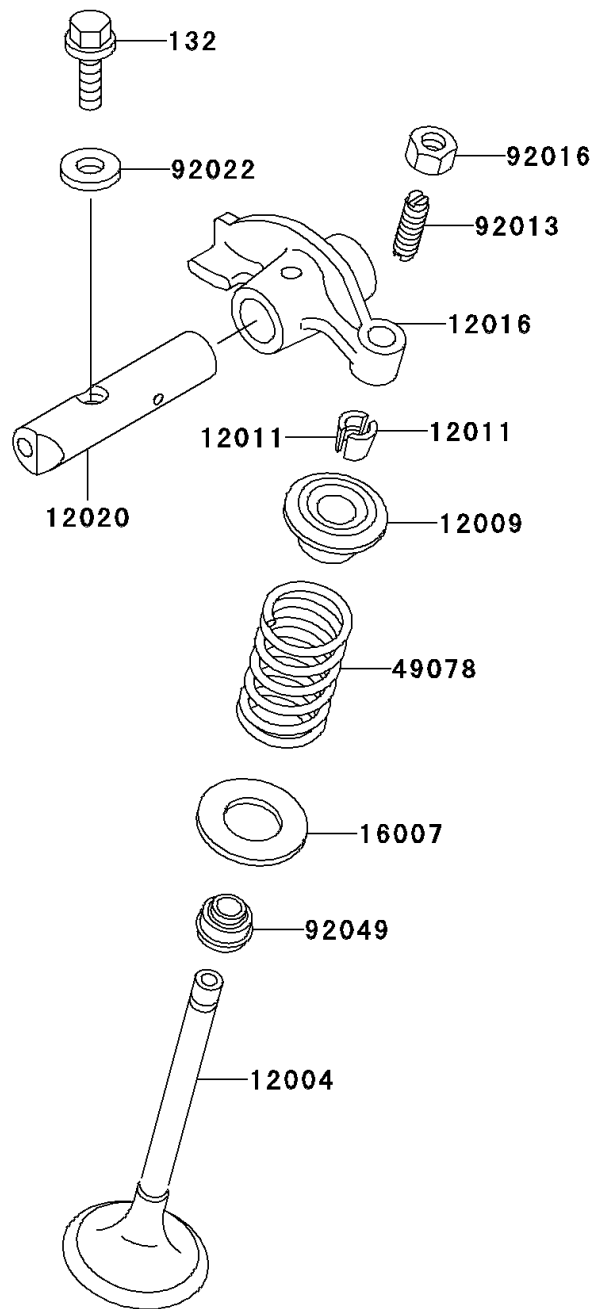

2003 Eliminator 125 (Canada Only) PARTS DIAGRAM

Valve(s)

E1210

2003 Eliminator 125 (Canada Only) PARTS LIST

Valve(s)

ITEM NAME	PART NUMBER	QUANTITY
BOLT-FLANGED-SMALL (Ref # 132)	132V0625	2
VALVE-INTAKE (Ref # 12004)	12004-1134	1
VALVE-EXHAUST (Ref # 12005)	12005-1262	1
RETAINER-VALVE SPRING,INTAKE (Ref # 12009)	12009-1074	2
COLLET (Ref # 12011)	12011-1053	4
ARM-ROCKER (Ref # 12016)	12016-1115	2
SHAFT-ROCKER (Ref # 12020)	12020-1074	2
SEAT-SPRING (Ref # 16007)	16007-1159	2
SPRING-ENGINE VALVE (Ref # 49078)	49078-1152	2
SCREW,6MM (Ref # 92013)	92013-009	2
NUT,6MM (Ref # 92016)	92016-061	2
WASHER,6.1X12X1 (Ref # 92022)	92022-077	2
SEAL-OIL (Ref # 92049)	92049-1349	2