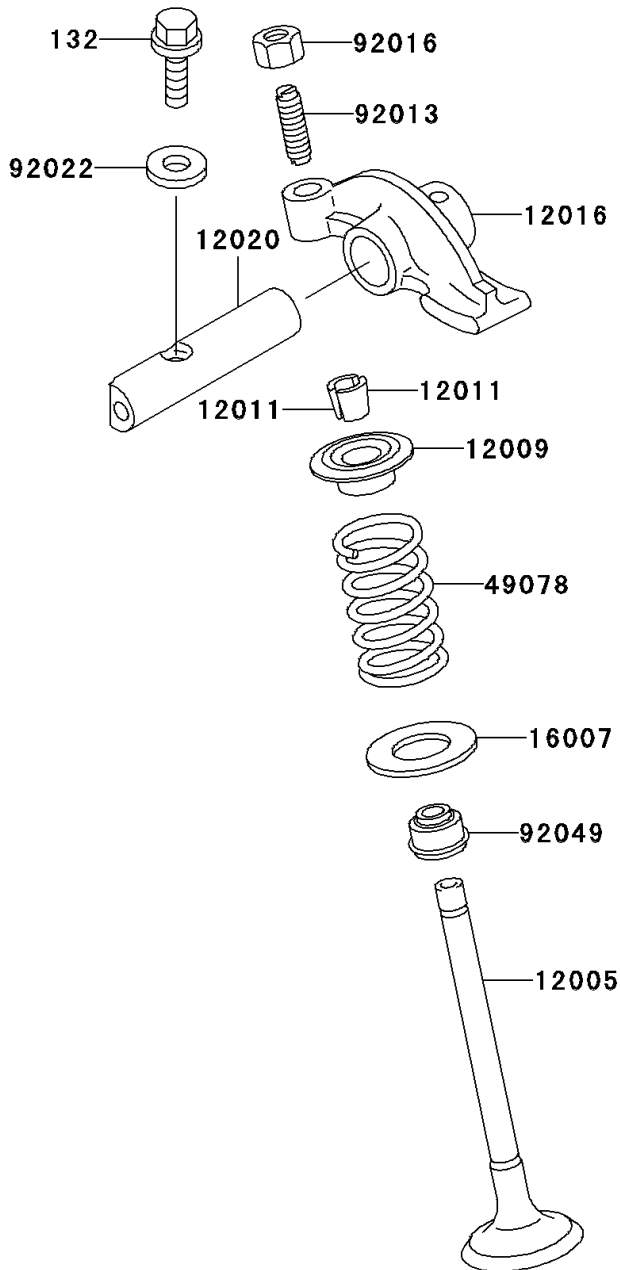

2003 Eliminator 125 (Canada Only) PARTS DIAGRAM

Valve(s)

E1210

2003 Eliminator 125 (Canada Only) PARTS LIST

Valve(s)

ITEM NAME	PART NUMBER	QUANTITY
BOLT-FLANGED-SMALL (Ref # 132)	132V0625	2
VALVE-INTAKE (Ref # 12004)	12004-1134	1
VALVE-EXHAUST (Ref # 12005)	12005-1262	1
RETAINER-VALVE SPRING,INTAKE (Ref # 12009)	12009-1074	2
COLLET (Ref # 12011)	12011-1053	4
ARM-ROCKER (Ref # 12016)	12016-1115	2
SHAFT-ROCKER (Ref # 12020)	12020-1074	2
SEAT-SPRING (Ref # 16007)	16007-1159	2
SPRING-ENGINE VALVE (Ref # 49078)	49078-1152	2
SCREW,6MM (Ref # 92013)	92013-009	2
NUT,6MM (Ref # 92016)	92016-061	2
WASHER,6.1X12X1 (Ref # 92022)	92022-077	2
SEAL-OIL (Ref # 92049)	92049-1349	2