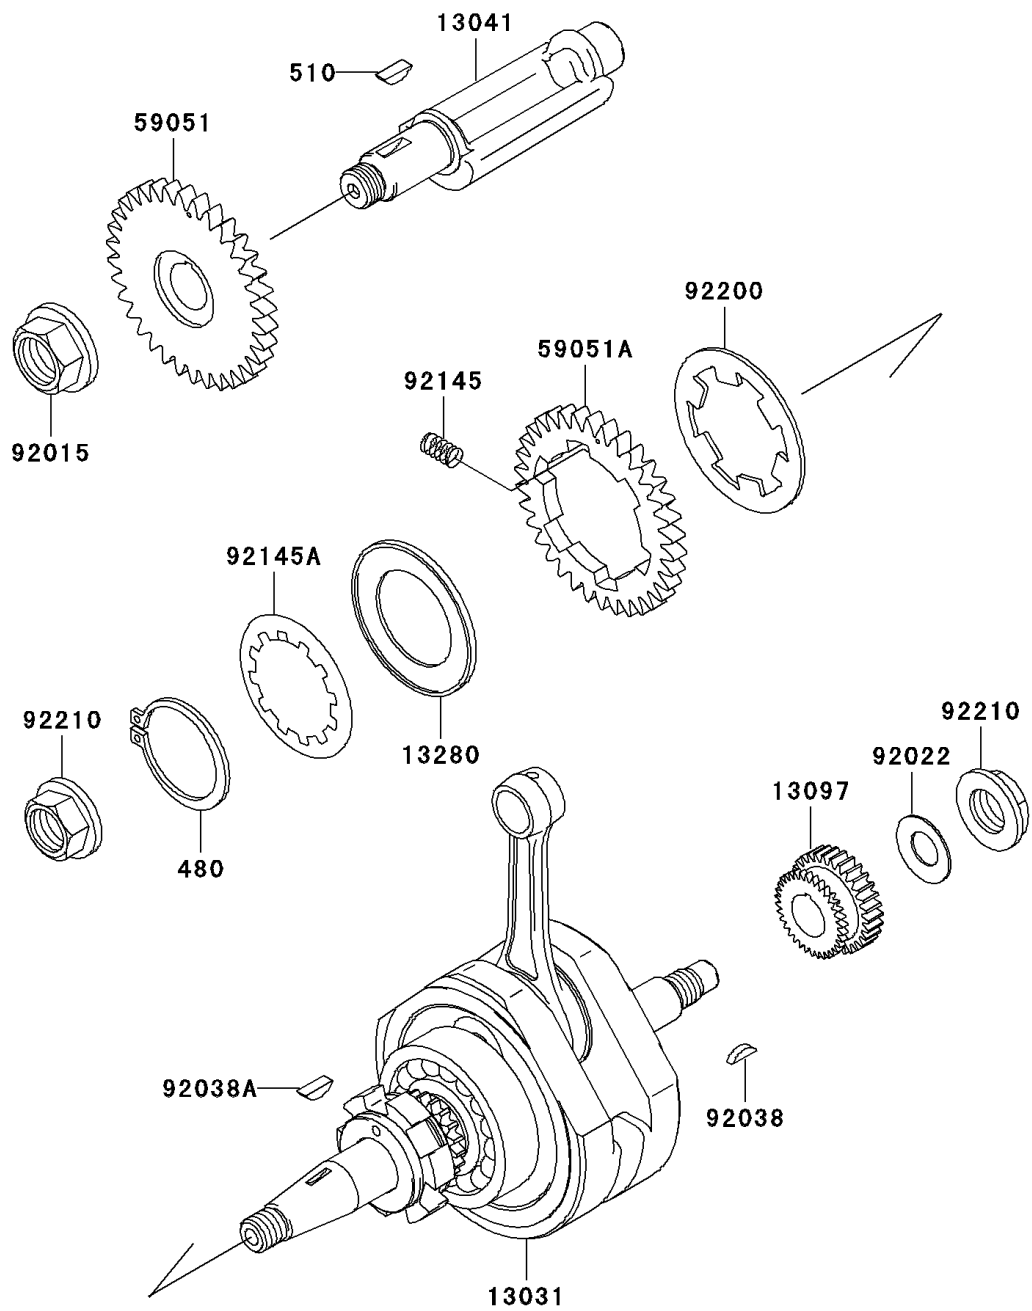

2001 Eliminator 125 PARTS DIAGRAM

Crankshaft

E1321

2001 Eliminator 125 PARTS LIST

Crankshaft

ITEM NAME	PART NUMBER	QUANTITY
CIRCLIP (Ref # 480)	480J4000	1
KEY-WOODRUFF (Ref # 510)	510A5100	1
CRANKSHAFT-COMP (Ref # 13031)	13031-1459	1
BALANCER (Ref # 13041)	13041-1117	1
GEAR-PRIMARY SPUR (Ref # 13097)	13097-1378	1
HOLDER,BALANCER (Ref # 13280)	13280-1121	1
GEAR-SPUR,BALANCER (Ref # 59051)	59051-1324	1
GEAR-SPUR,BALANCER (Ref # 59051A)	59051-1325	1
NUT,16MM (Ref # 92015)	92015-1465	1
WASHER,SPRING,14M/M (Ref # 92022)	92022-1232	1
KEY,WOODRUFF (Ref # 92038)	92038-001	1
KEY,WOODRUFF (Ref # 92038A)	92038-3703	1
SPRING (Ref # 92145)	92145-1195	6
SPRING (Ref # 92145A)	92145-1196	1
WASHER (Ref # 92200)	92200-1314	1
NUT,14MM (Ref # 92210)	92210-1163	2