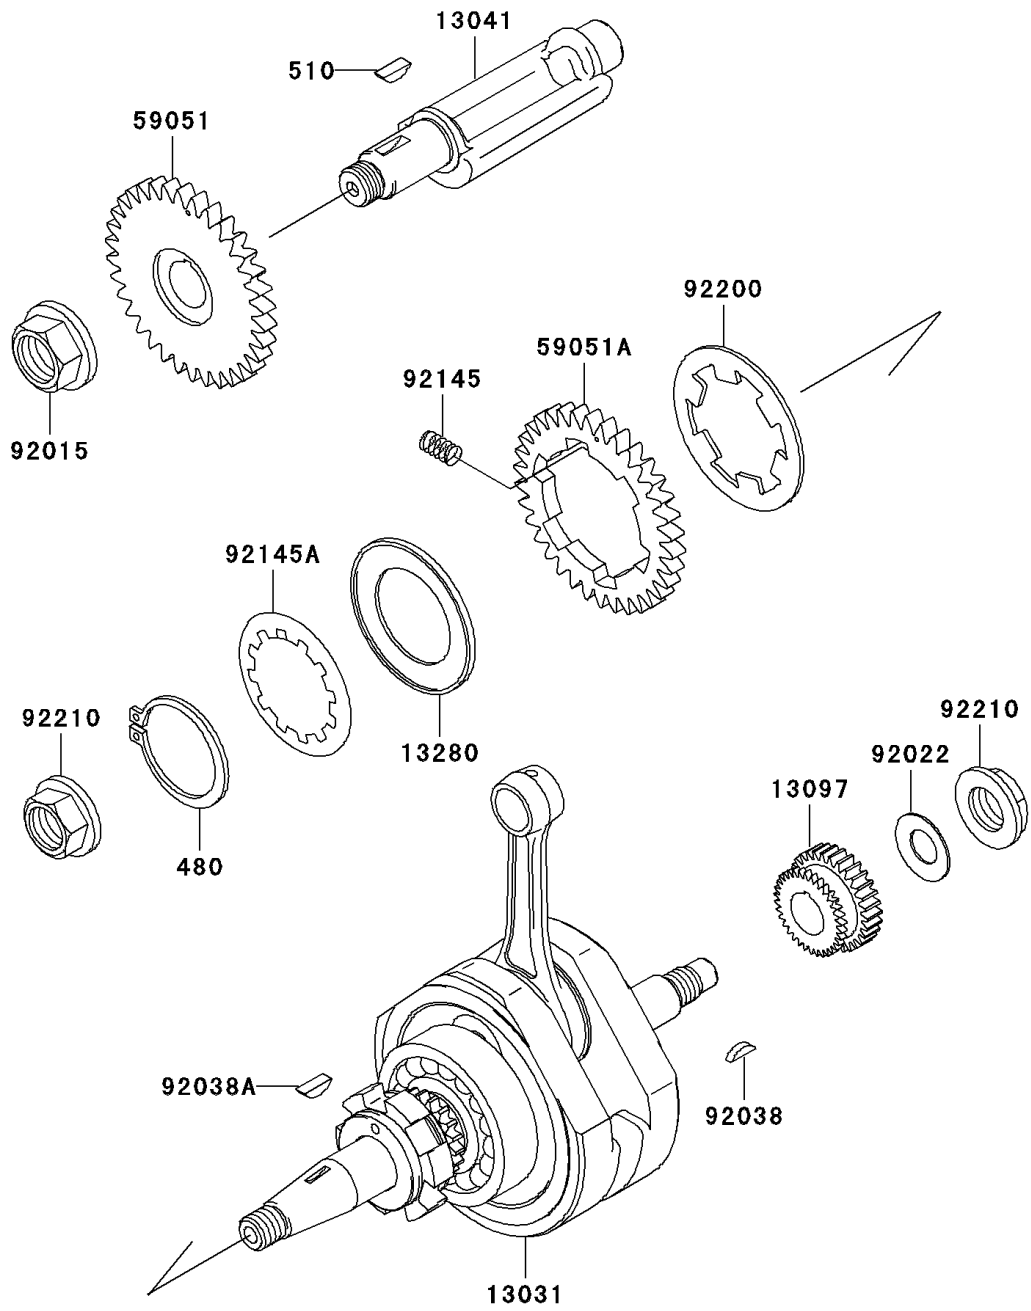

2001 Eliminator 125 PARTS DIAGRAM

Crankshaft

E1321

2001 Eliminator 125 PARTS LIST

Crankshaft

ITEM NAME	PART NUMBER	QUANTITY
CIRCLIP (Ref # 480)	480J4000	1
KEY-WOODRUFF (Ref # 510)	510A5100	1
CRANKSHAFT-COMP (Ref # 13031)	13031-1459	1
BALANCER (Ref # 13041)	13041-1117	1
GEAR-PRIMARY SPUR (Ref # 13097)	13097-1378	1
HOLDER,BALANCER (Ref # 13280)	13280-1121	1
GEAR-SPUR,BALANCER (Ref # 59051)	59051-1324	1
GEAR-SPUR,BALANCER (Ref # 59051A)	59051-1325	1
NUT,16MM (Ref # 92015)	92015-1465	1
WASHER,SPRING,14M/M (Ref # 92022)	92022-1232	1
KEY,WOODRUFF (Ref # 92038)	92038-001	1
KEY,WOODRUFF (Ref # 92038A)	92038-3703	1
SPRING (Ref # 92145)	92145-1195	6
SPRING (Ref # 92145A)	92145-1196	1
WASHER (Ref # 92200)	92200-1314	1
NUT,14MM (Ref # 92210)	92210-1163	2