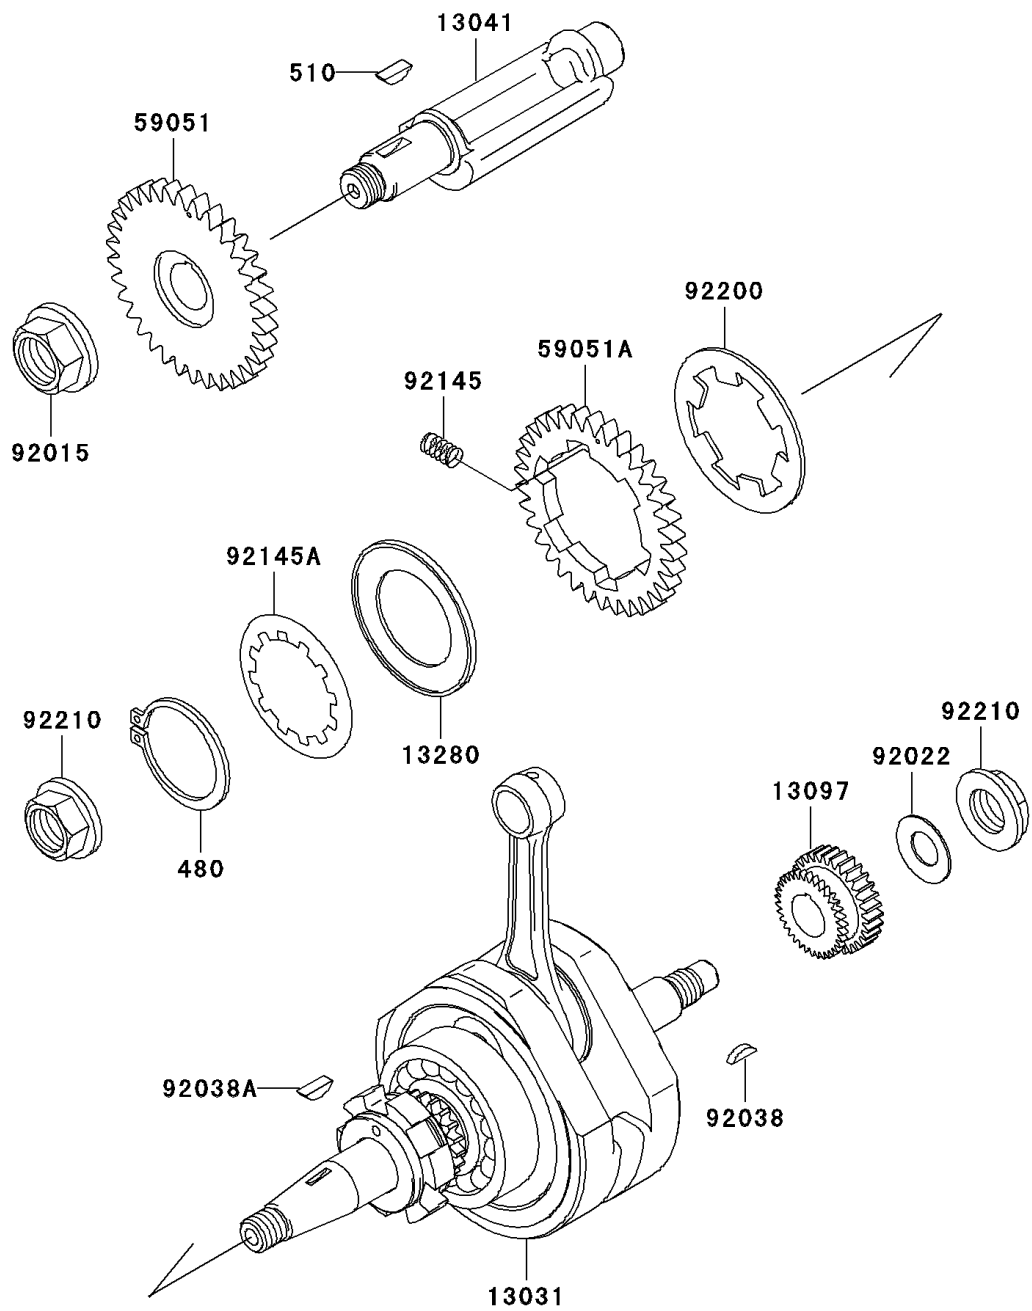

2002 Eliminator 125 PARTS DIAGRAM

Crankshaft

E1321

2002 Eliminator 125 PARTS LIST

Crankshaft

ITEM NAME	PART NUMBER	QUANTITY
CIRCLIP (Ref # 480)	480J4000	1
KEY-WOODRUFF (Ref # 510)	510A5100	1
CRANKSHAFT-COMP (Ref # 13031)	13031-1459	1
BALANCER (Ref # 13041)	13041-1117	1
GEAR-PRIMARY SPUR (Ref # 13097)	13097-1378	1
HOLDER,BALANCER (Ref # 13280)	13280-1121	1
GEAR-SPUR,BALANCER (Ref # 59051)	59051-1324	1
GEAR-SPUR,BALANCER (Ref # 59051A)	59051-1325	1
NUT,16MM (Ref # 92015)	92015-1465	1
WASHER,SPRING,14M/M (Ref # 92022)	92022-1232	1
KEY,WOODRUFF (Ref # 92038)	92038-001	1
KEY,WOODRUFF (Ref # 92038A)	92038-3703	1
SPRING (Ref # 92145)	92145-1195	6
SPRING (Ref # 92145A)	92145-1196	1
WASHER (Ref # 92200)	92200-1314	1
NUT,14MM (Ref # 92210)	92210-1163	2