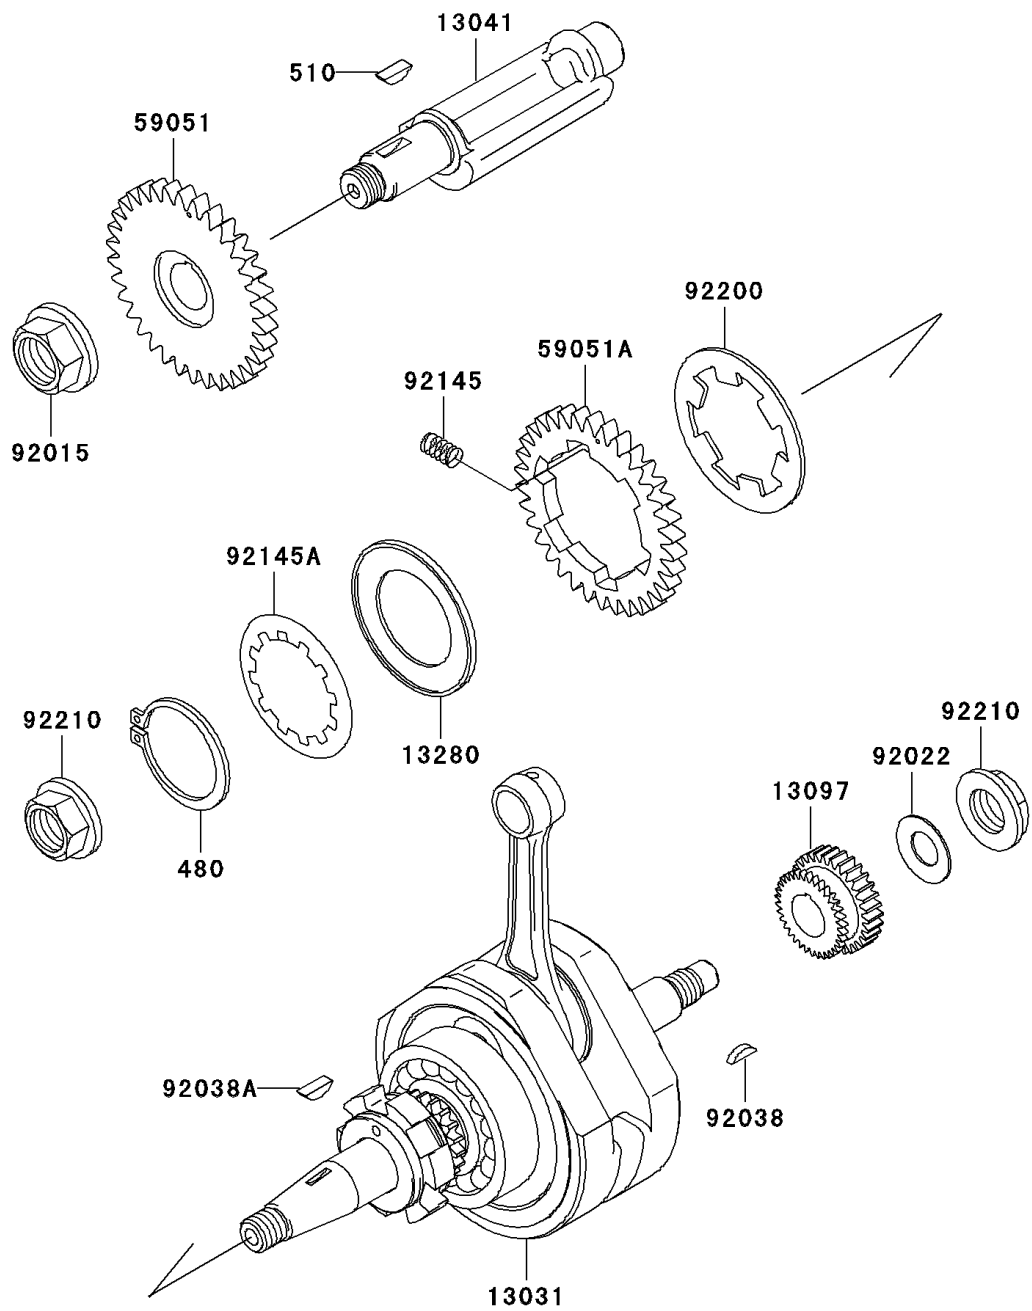

2005 Eliminator 125 PARTS DIAGRAM

Crankshaft

E1321

2005 Eliminator 125 PARTS LIST

Crankshaft

ITEM NAME	PART NUMBER	QUANTITY
CIRCLIP (Ref # 480)	480J4000	1
KEY-WOODRUFF (Ref # 510)	510A5100	1
CRANKSHAFT-COMP (Ref # 13031)	13031-1459	1
BALANCER (Ref # 13041)	13041-1117	1
GEAR-PRIMARY SPUR (Ref # 13097)	13097-1378	1
HOLDER,BALANCER (Ref # 13280)	13280-1121	1
GEAR-SPUR,BALANCER (Ref # 59051)	59051-1324	1
GEAR-SPUR,BALANCER (Ref # 59051A)	59051-1325	1
NUT,16MM (Ref # 92015)	92015-1465	1
WASHER,SPRING,14M/M (Ref # 92022)	92022-1232	1
KEY,WOODRUFF (Ref # 92038)	92038-001	1
KEY,WOODRUFF (Ref # 92038A)	92038-3703	1
SPRING (Ref # 92145)	92145-1195	6
SPRING (Ref # 92145A)	92145-1196	1
WASHER (Ref # 92200)	92200-1314	1
NUT,14MM (Ref # 92210)	92210-1163	2