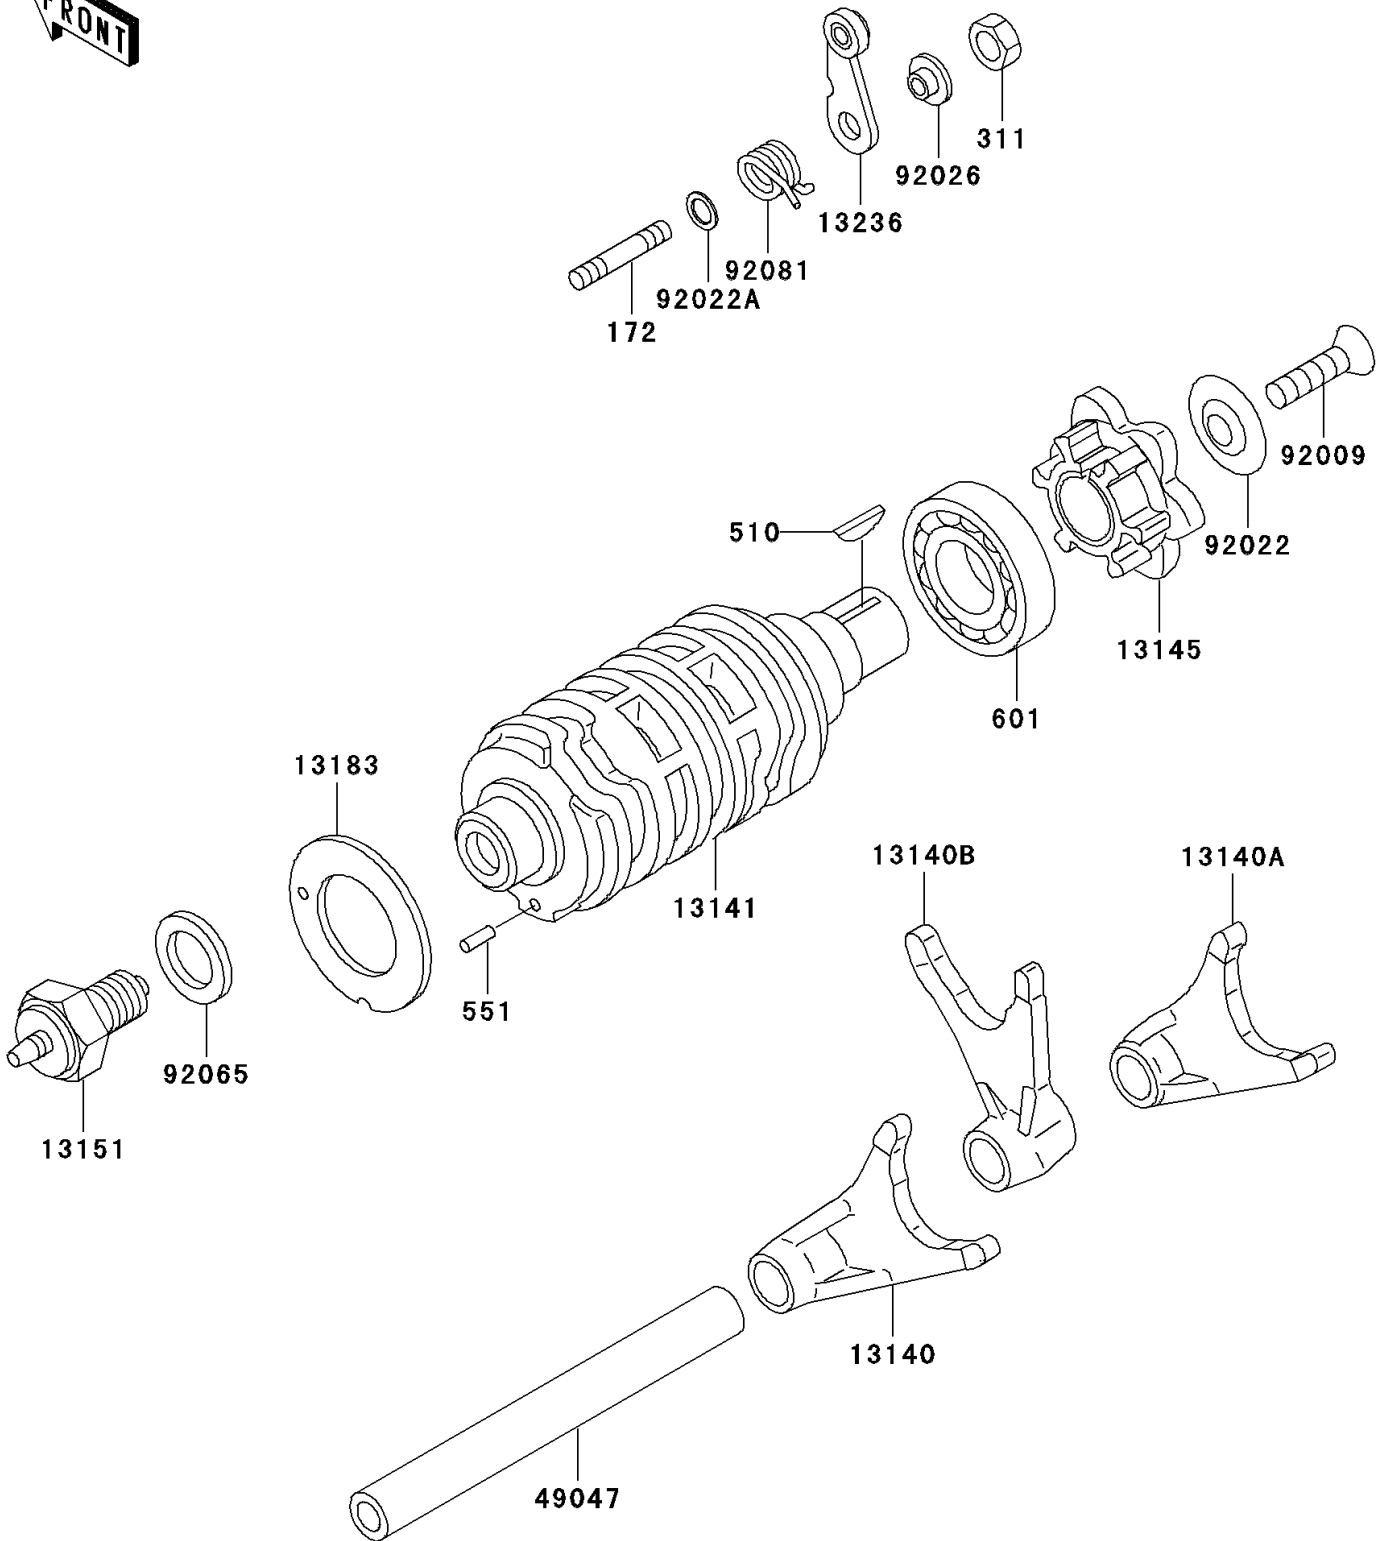

2003 Eliminator 125 (Canada Only) PARTS DIAGRAM

Gear Change Drum/Shift Fork(s)

E1362

2003 Eliminator 125 (Canada Only) PARTS LIST

Gear Change Drum/Shift Fork(s)

ITEM NAME	PART NUMBER	QUANTITY
BOLT-STUD,6X12 (Ref # 172)	172G0612	1
NUT-HEX,6MM (Ref # 311)	311G0600	1
KEY-WOODRUFF (Ref # 510)	510A3200	1
PIN-DOWEL,3X6 (Ref # 551)	551A0306	1
BEARING-BALL (Ref # 601)	601B6003	1
FORK-SHIFT,2ND-4TH (Ref # 13140)	13140-1247	1
FORK-SHIFT,LOW-3RD (Ref # 13140A)	13140-1264	1
FORK-SHIFT,5TH-TOP (Ref # 13140B)	13140-1265	1
DRUM-CHANGE (Ref # 13141)	13141-1210	1
CAM-CHANGE DRUM (Ref # 13145)	13145-1084	1
SWITCH-COMP,NEUTRAL (Ref # 13151)	13151-1080	1
PLATE,CHANGE (Ref # 13183)	13183-1066	1
LEVER-COMP,DRUM POSITION (Ref # 13236)	13236-1192	1
ROD-SHIFT (Ref # 49047)	49047-1068	1
SCREW,6X16 (Ref # 92009)	92009-1360	1
WASHER (Ref # 92022)	92022-1792	1
WASHER,6X12.8X1.2 (Ref # 92022A)	92022-1827	1
SPACER (Ref # 92026)	92026-1217	1
GASKET,10.5X16X1 (Ref # 92065)	92065-058	1
SPRING,POSITION LEVER (Ref # 92081)	92081-1993	1