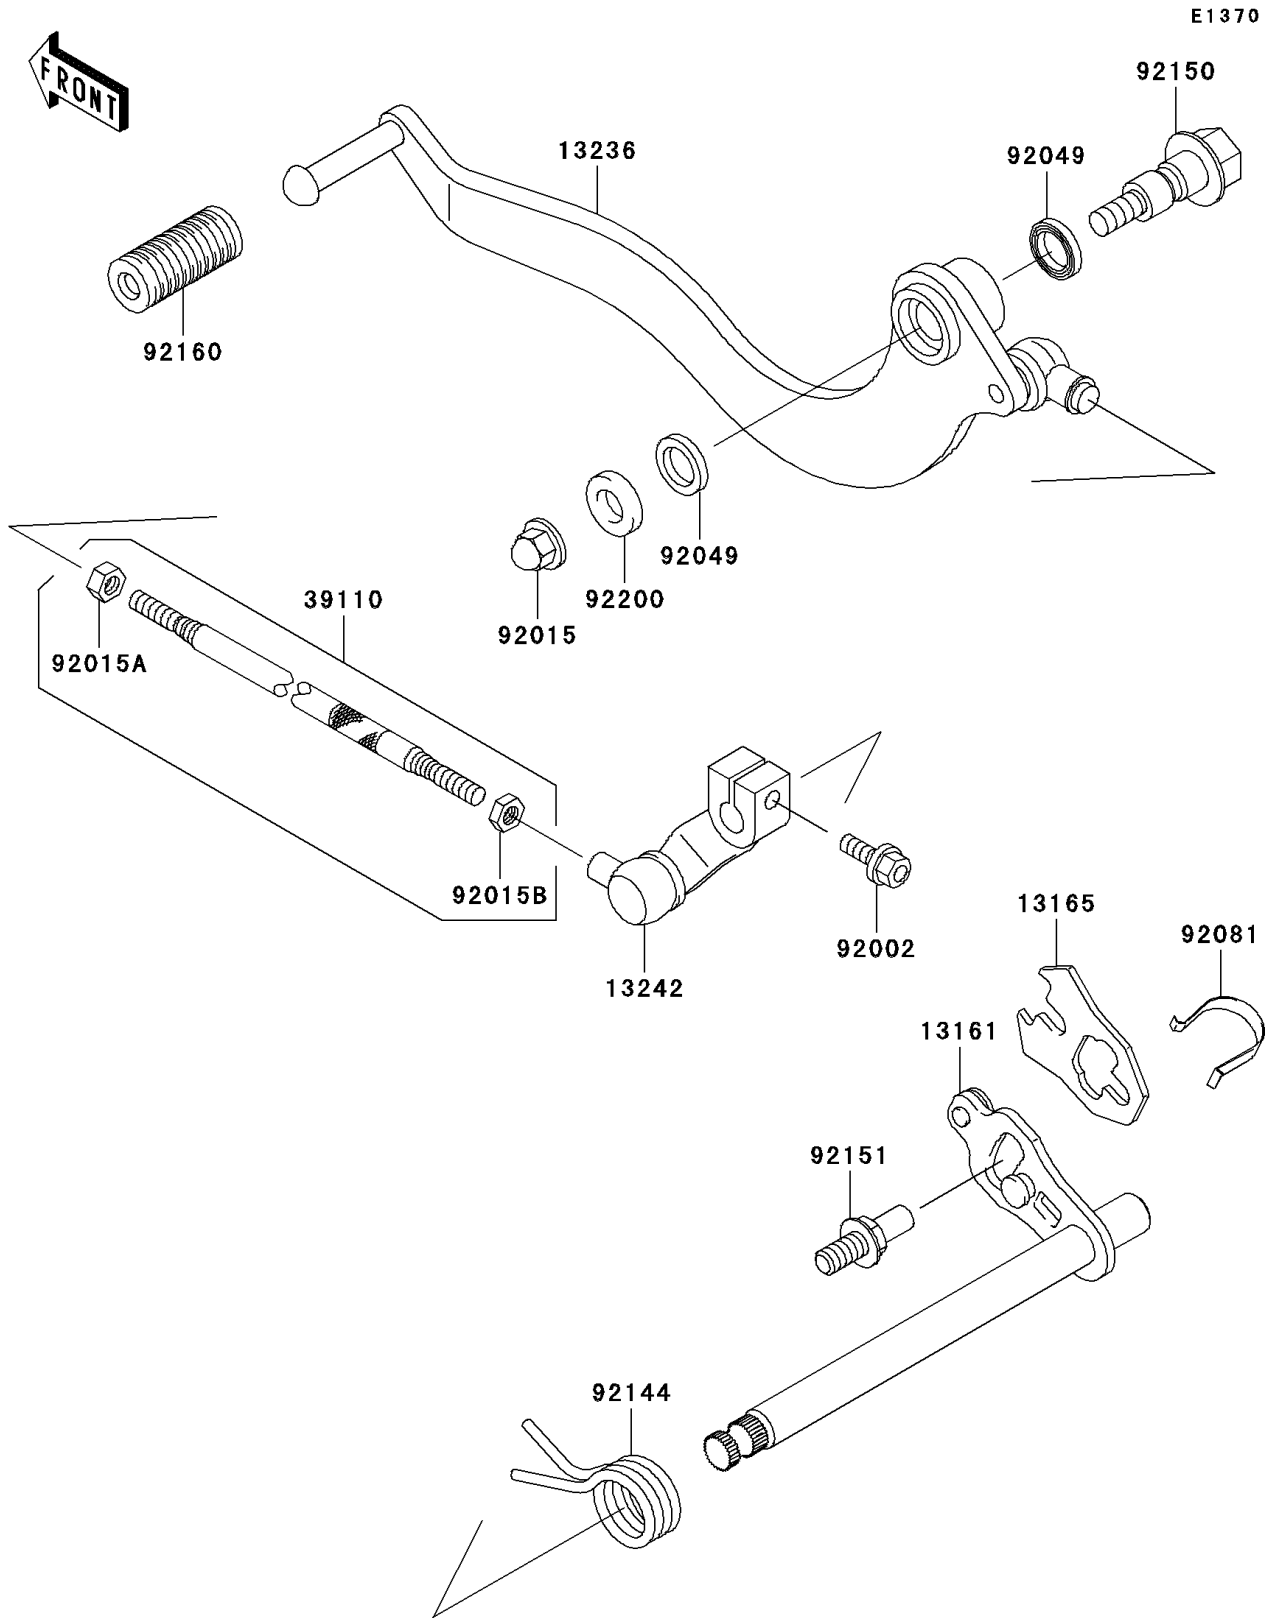

2004 Eliminator 125 PARTS DIAGRAM

Gear Change Mechanism

2004 Eliminator 125 PARTS LIST

Gear Change Mechanism

ITEM NAME	PART NUMBER	QUANTITY
-----------	-------------	----------