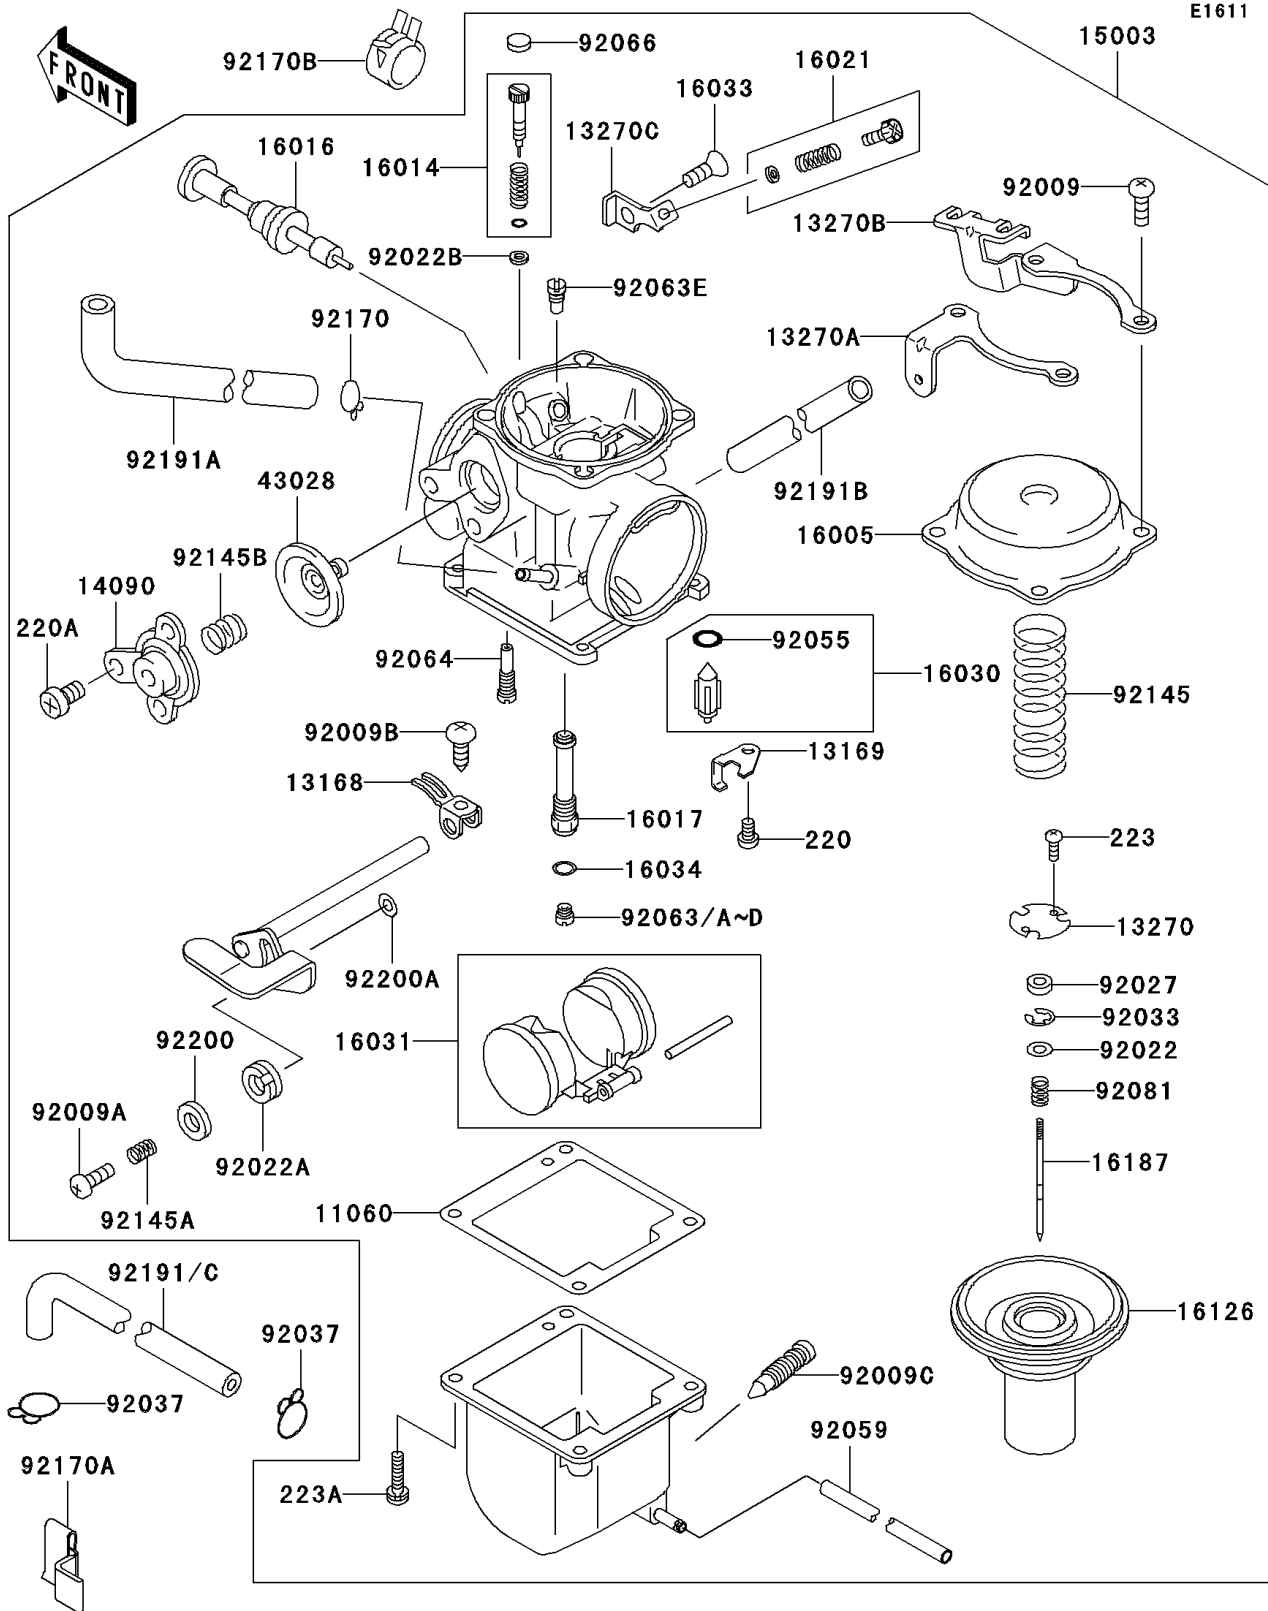

2001 Eliminator 125 PARTS DIAGRAM

Carburetor

2001 Eliminator 125 PARTS LIST

Carburetor

ITEM NAME	PART NUMBER	QUANTITY
GASKET,FLOAT CHAMBER (Ref # 11060)	11060-1849	1
LEVER,STARTER (Ref # 13168)	13168-1642	1
PLATE,FLOAT VALVE (Ref # 13169)	13169-1482	1
PLATE,VACUUM VALVE (Ref # 13270)	13270-1981	1
PLATE,LH (Ref # 13270A)	13270-1982	1
PLATE,RH (Ref # 13270B)	13270-1983	1
PLATE,THROTTLE STOP SCREW (Ref # 13270C)	13270-1984	1
COVER,AIR CUT VALVE (Ref # 14090)	14090-1931	1
CARBURETOR-ASSY (Ref # 15003)	15003-1627	1
TOP-CHAMBER (Ref # 16005)	16005-1087	1
SCREW-PILOT AIR (Ref # 16014)	16014-1117	1
PLUNGER (Ref # 16016)	16016-1106	1
JET-NEEDLE,O-8M (Ref # 16017)	16017-1432	1
SCREW-THROTTLE STOP (Ref # 16021)	16021-1217	1
VALVE-FLOAT (Ref # 16030)	16030-1086	1
FLOAT (Ref # 16031)	16031-1094	1
SCREW,5X8 (Ref # 16033)	16033-024	1
WASHER,MAIN JET (Ref # 16034)	16034-001	1
VALVE,VACUUM (Ref # 16126)	16126-1352	1
NEEDLE-JET,4C17 (Ref # 16187)	16187-1188	1
DIAPHRAGM,COASTING RICHER (Ref # 43028)	43028-1026	1
SCREW,PAN HEAD,5X10,BLACK (Ref # 92009)	92009-1126	4
SCREW,STARTER LEVER (Ref # 92009A)	92009-1823	1
SCREW,STARTER (Ref # 92009B)	92009-1824	1
SCREW,DRAIN (Ref # 92009C)	92009-1826	1
WASHER,JET NEEDLE (Ref # 92022)	92022-1123	1
WASHER,PLAIN,DURACON (Ref # 92022A)	92022-1147	1
WASHER,ADJUST SCREW (Ref # 92022B)	92022-1187	1
COLLAR,THROTTLE VALVE (Ref # 92027)	92027-1103	1