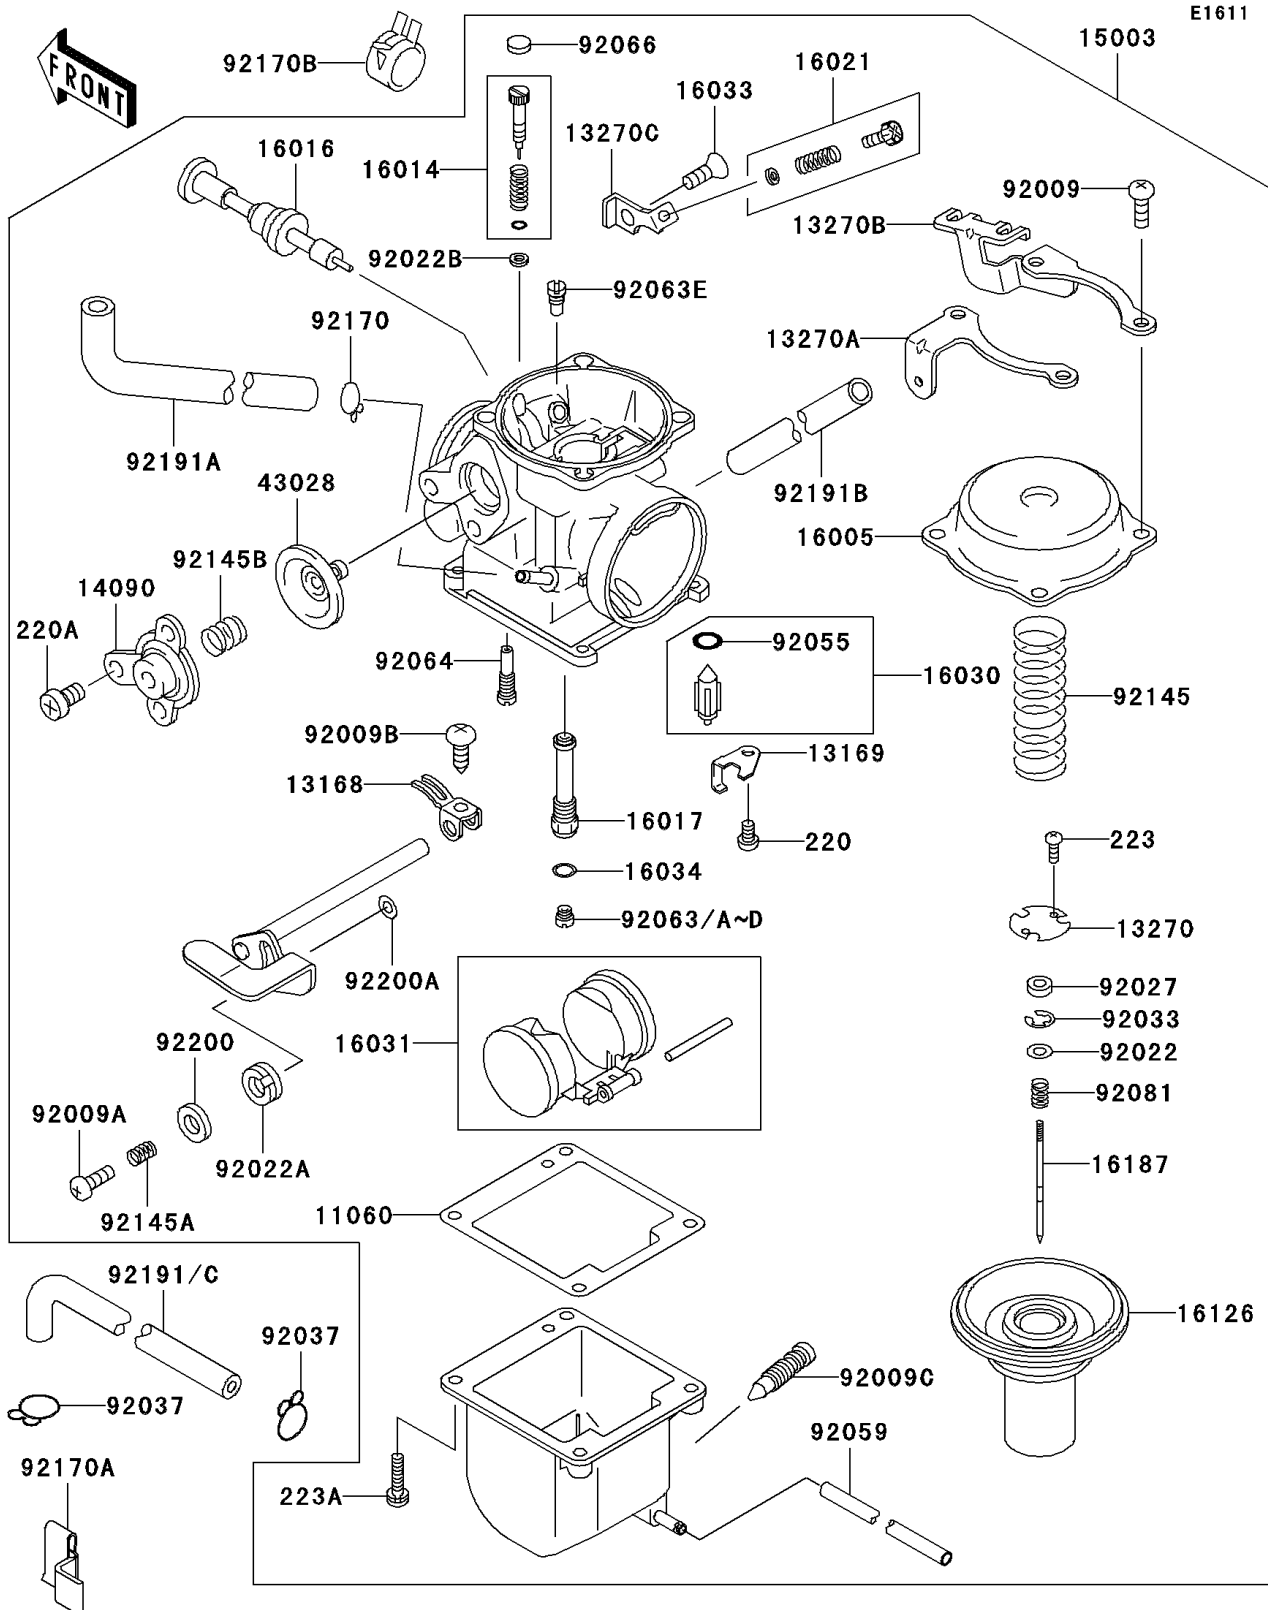

2003 Eliminator 125 (Canada Only) PARTS DIAGRAM

Carburetor

E1611

2003 Eliminator 125 (Canada Only) PARTS LIST

Carburetor

ITEM NAME	PART NUMBER	QUANTITY
GASKET,FLOAT CHAMBER (Ref # 11060)	11060-1849	1
LEVER,STARTER (Ref # 13168)	13168-1642	1
PLATE,FLOAT VALVE (Ref # 13169)	13169-1482	1
PLATE,VACUUM VALVE (Ref # 13270)	13270-1981	1
PLATE,LH (Ref # 13270A)	13270-1982	1
PLATE,RH (Ref # 13270B)	13270-1983	1
PLATE,THROTTLE STOP SCREW (Ref # 13270C)	13270-1984	1
COVER,AIR CUT VALVE (Ref # 14090)	14090-1931	1
CARBURETOR-ASSY (Ref # 15003)	15003-1627	1
TOP-CHAMBER (Ref # 16005)	16005-1087	1
SCREW-PILOT AIR (Ref # 16014)	16014-1117	1
PLUNGER (Ref # 16016)	16016-1106	1
JET-NEEDLE,O-8M (Ref # 16017)	16017-1432	1
SCREW-THROTTLE STOP (Ref # 16021)	16021-1217	1
VALVE-FLOAT (Ref # 16030)	16030-1086	1
FLOAT (Ref # 16031)	16031-1094	1
SCREW,5X8 (Ref # 16033)	16033-024	1
WASHER,MAIN JET (Ref # 16034)	16034-001	1
VALVE,VACUUM (Ref # 16126)	16126-1352	1
NEEDLE-JET,4C17 (Ref # 16187)	16187-1188	1
DIAPHRAGM,COASTING RICHER (Ref # 43028)	43028-1026	1
SCREW,PAN HEAD,5X10,BLACK (Ref # 92009)	92009-1126	4
SCREW,STARTER LEVER (Ref # 92009A)	92009-1823	1
SCREW,STARTER (Ref # 92009B)	92009-1824	1
SCREW,DRAIN (Ref # 92009C)	92009-1826	1
WASHER,JET NEEDLE (Ref # 92022)	92022-1123	1
WASHER,PLAIN,DURACON (Ref # 92022A)	92022-1147	1
WASHER,ADJUST SCREW (Ref # 92022B)	92022-1187	1
COLLAR,THROTTLE VALVE (Ref # 92027)	92027-1103	1