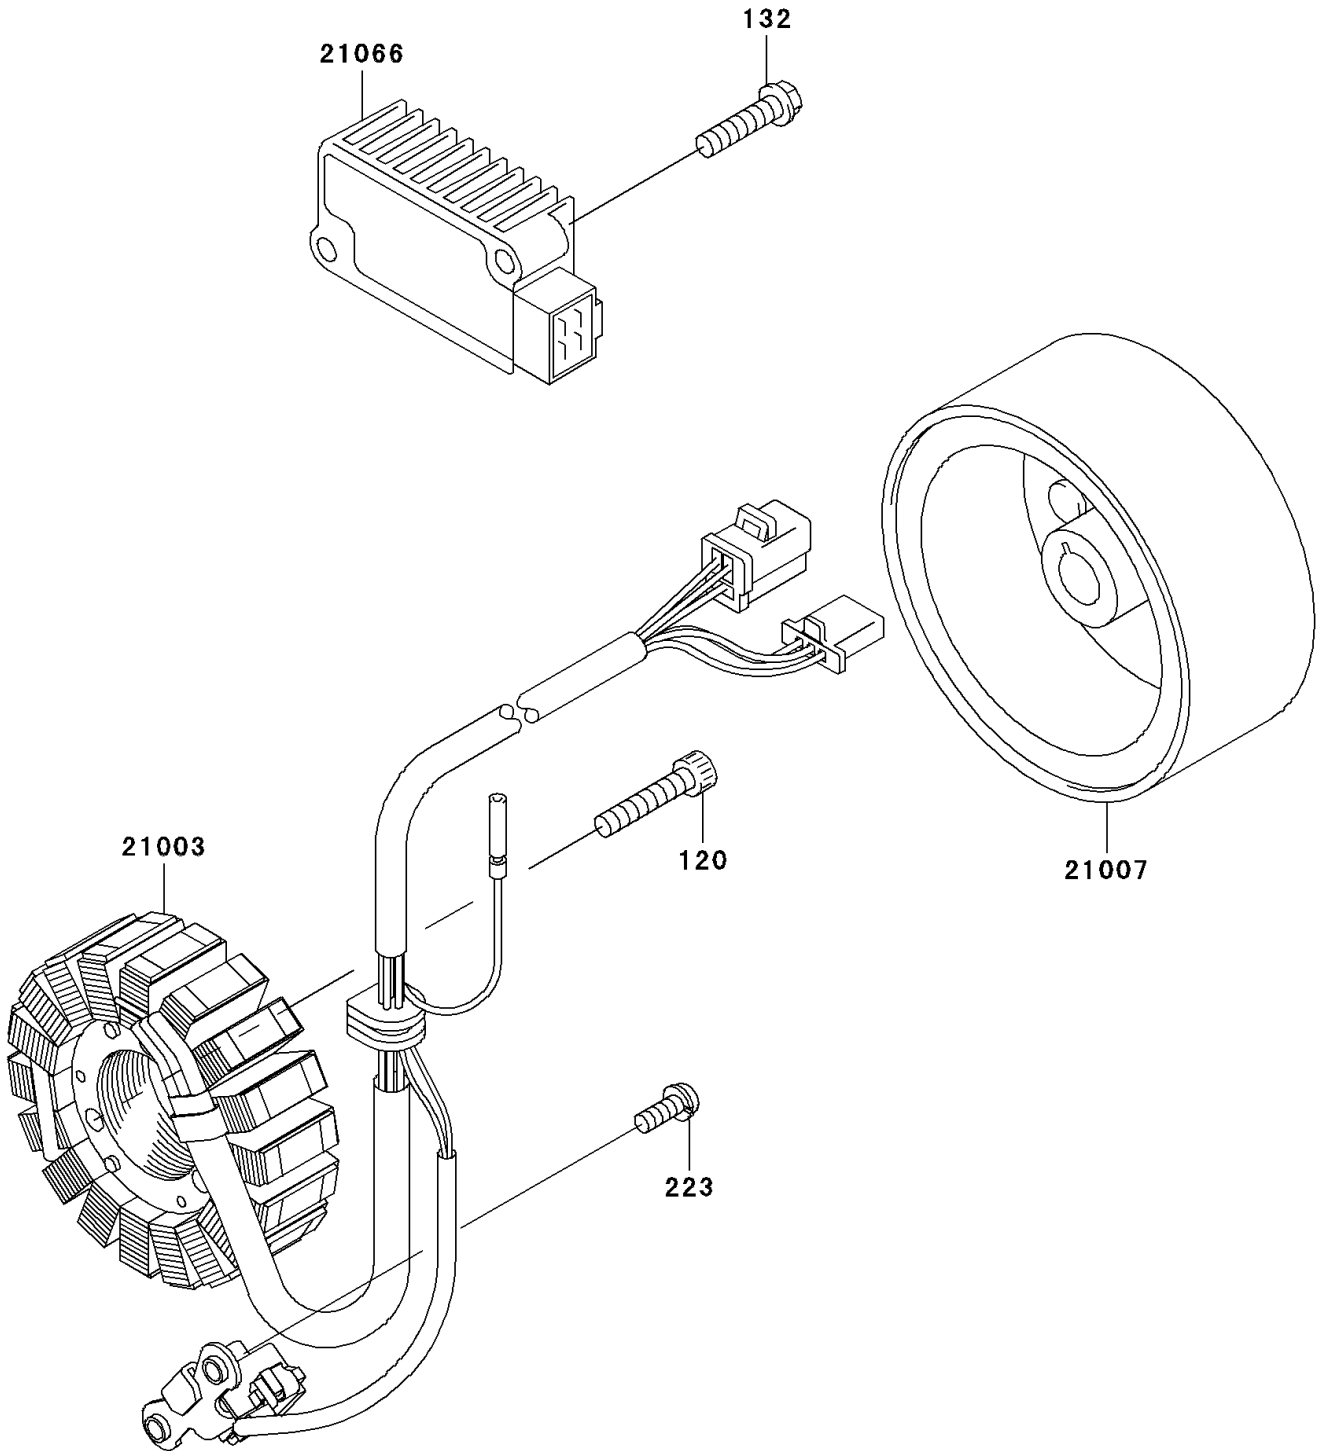

2003 Eliminator 125 (Canada Only) PARTS DIAGRAM

Generator

E1810

2003 Eliminator 125 (Canada Only) PARTS LIST

Generator

ITEM NAME	PART NUMBER	QUANTITY
BOLT-SOCKET,6X30 (Ref # 120)	120P0630	3
BOLT-FLANGED-SMALL (Ref # 132)	132J0625	2
SCREW-PAN-WS-CROS (Ref # 223)	223B0514	2
STATOR (Ref # 21003)	21003-1342	1
ROTOR (Ref # 21007)	21007-1346	1
REGULATOR-VOLTAGE (Ref # 21066)	21066-1108	1