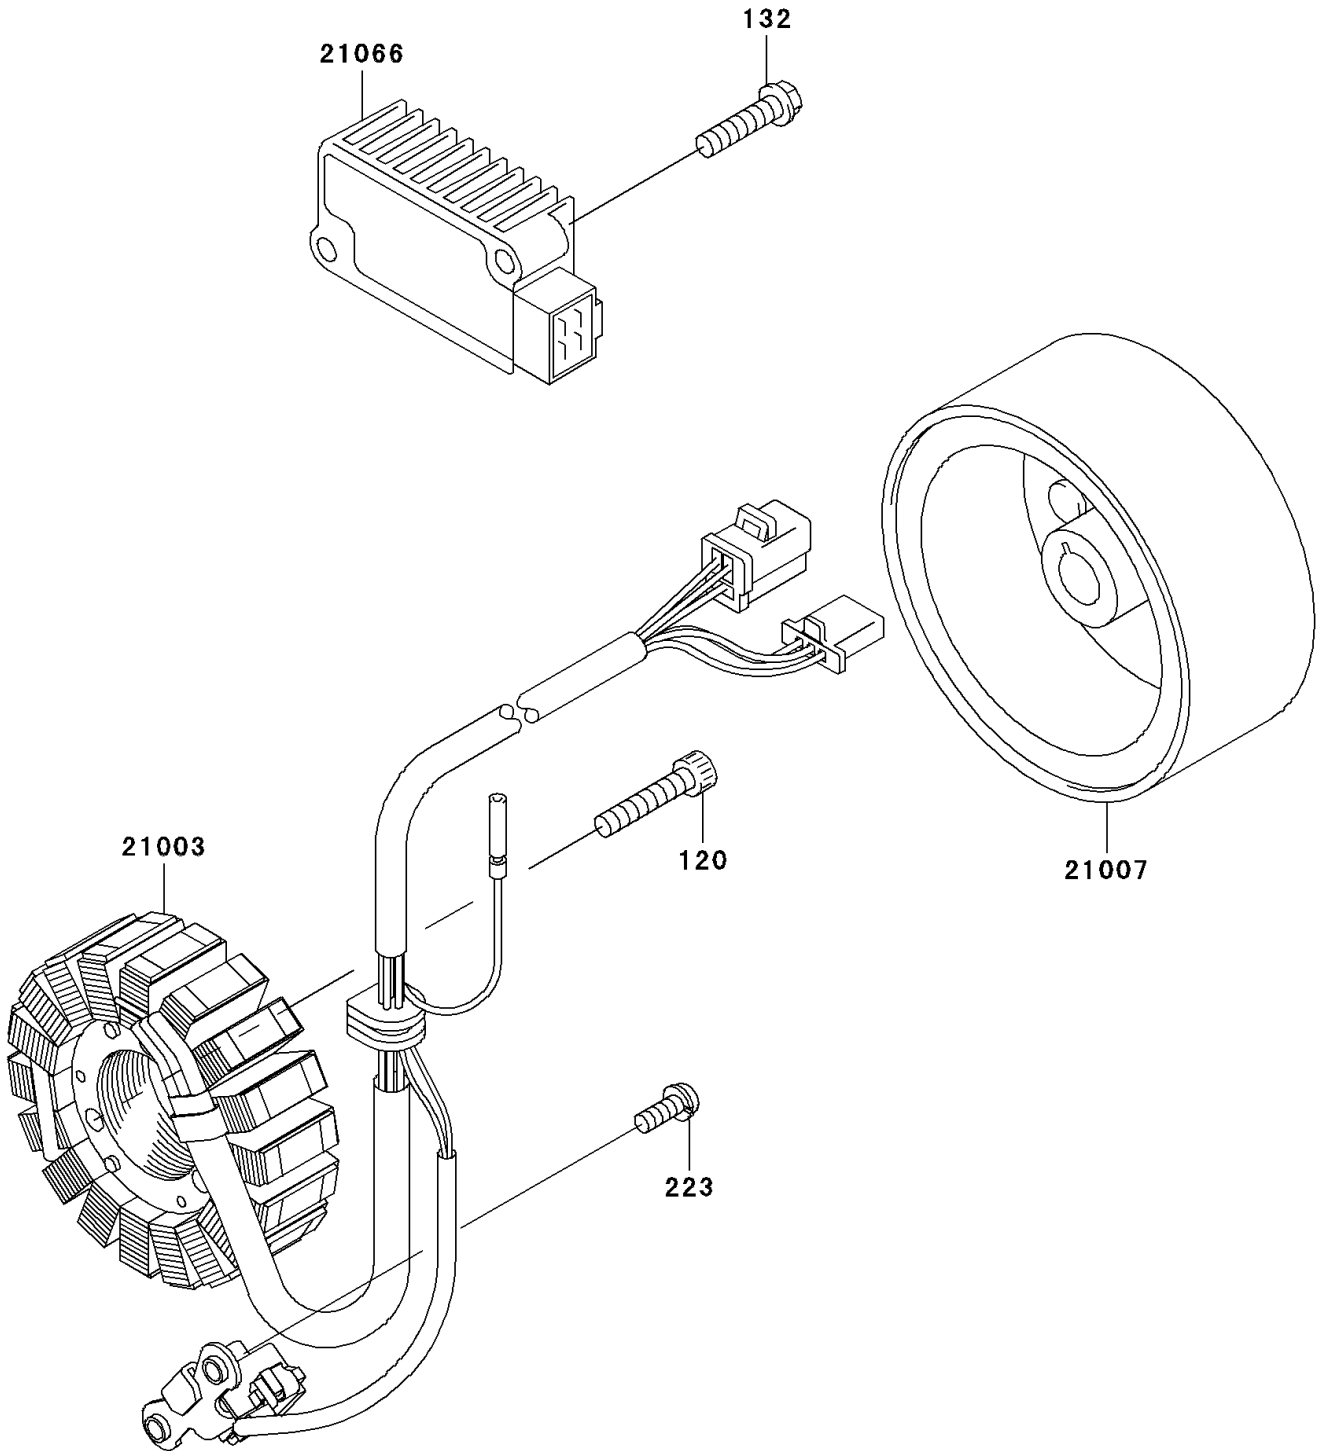

2005 Eliminator 125 PARTS DIAGRAM

Generator

E1810

2005 Eliminator 125 PARTS LIST

Generator

ITEM NAME	PART NUMBER	QUANTITY
BOLT-SOCKET,6X30 (Ref # 120)	120P0630	3
BOLT-FLANGED-SMALL (Ref # 132)	132J0625	2
SCREW-PAN-WS-CROS (Ref # 223)	223B0514	2
STATOR (Ref # 21003)	21003-1342	1
ROTOR (Ref # 21007)	21007-1346	1
REGULATOR-VOLTAGE (Ref # 21066)	21066-1108	1