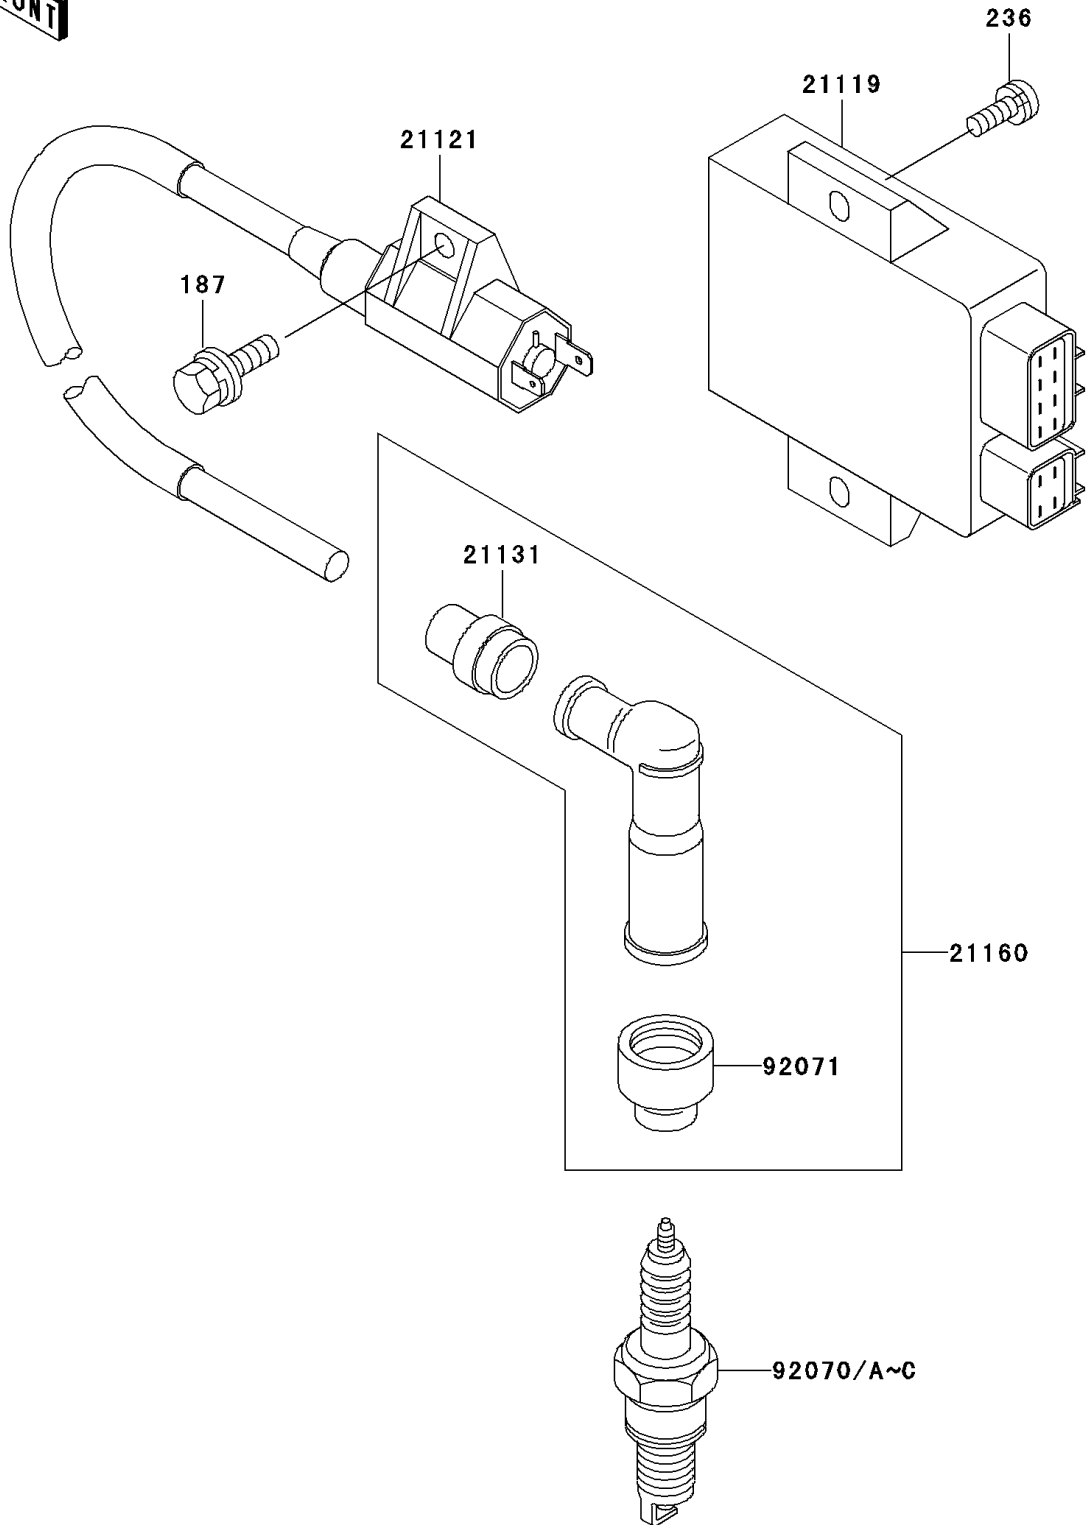

2003 Eliminator 125 (Canada Only) PARTS DIAGRAM

Ignition System

E1830

2003 Eliminator 125 (Canada Only) PARTS LIST

Ignition System

ITEM NAME	PART NUMBER	QUANTITY
BOLT-UPSET-WSP (Ref # 187)	187B0620	1
SCREW-PAN-WSP-CROS (Ref # 236)	236D0616	2
IGNITER (Ref # 21119)	21119-1562	1
COIL-IGNITION (Ref # 21121)	21121-1229	1
GROMMET,HIGH TENSION (Ref # 21131)	21131-005	1
CAP-ASSY-PLUG (Ref # 21160)	21160-1062	1
PLUG-SPARK,CR8E(NGK) (Ref # 92070)	92070-1169	1
PLUG-SPARK,U24ESR-N(ND) (Ref # 92070A)		1
PLUG-SPARK,CR7E(NGK) (Ref # 92070B)	92070-1209	1
PLUG-SPARK,U22ESR-N(ND) (Ref # 92070C)		1
GROMMET,PLUG CAP (Ref # 92071)	92071-1124	1