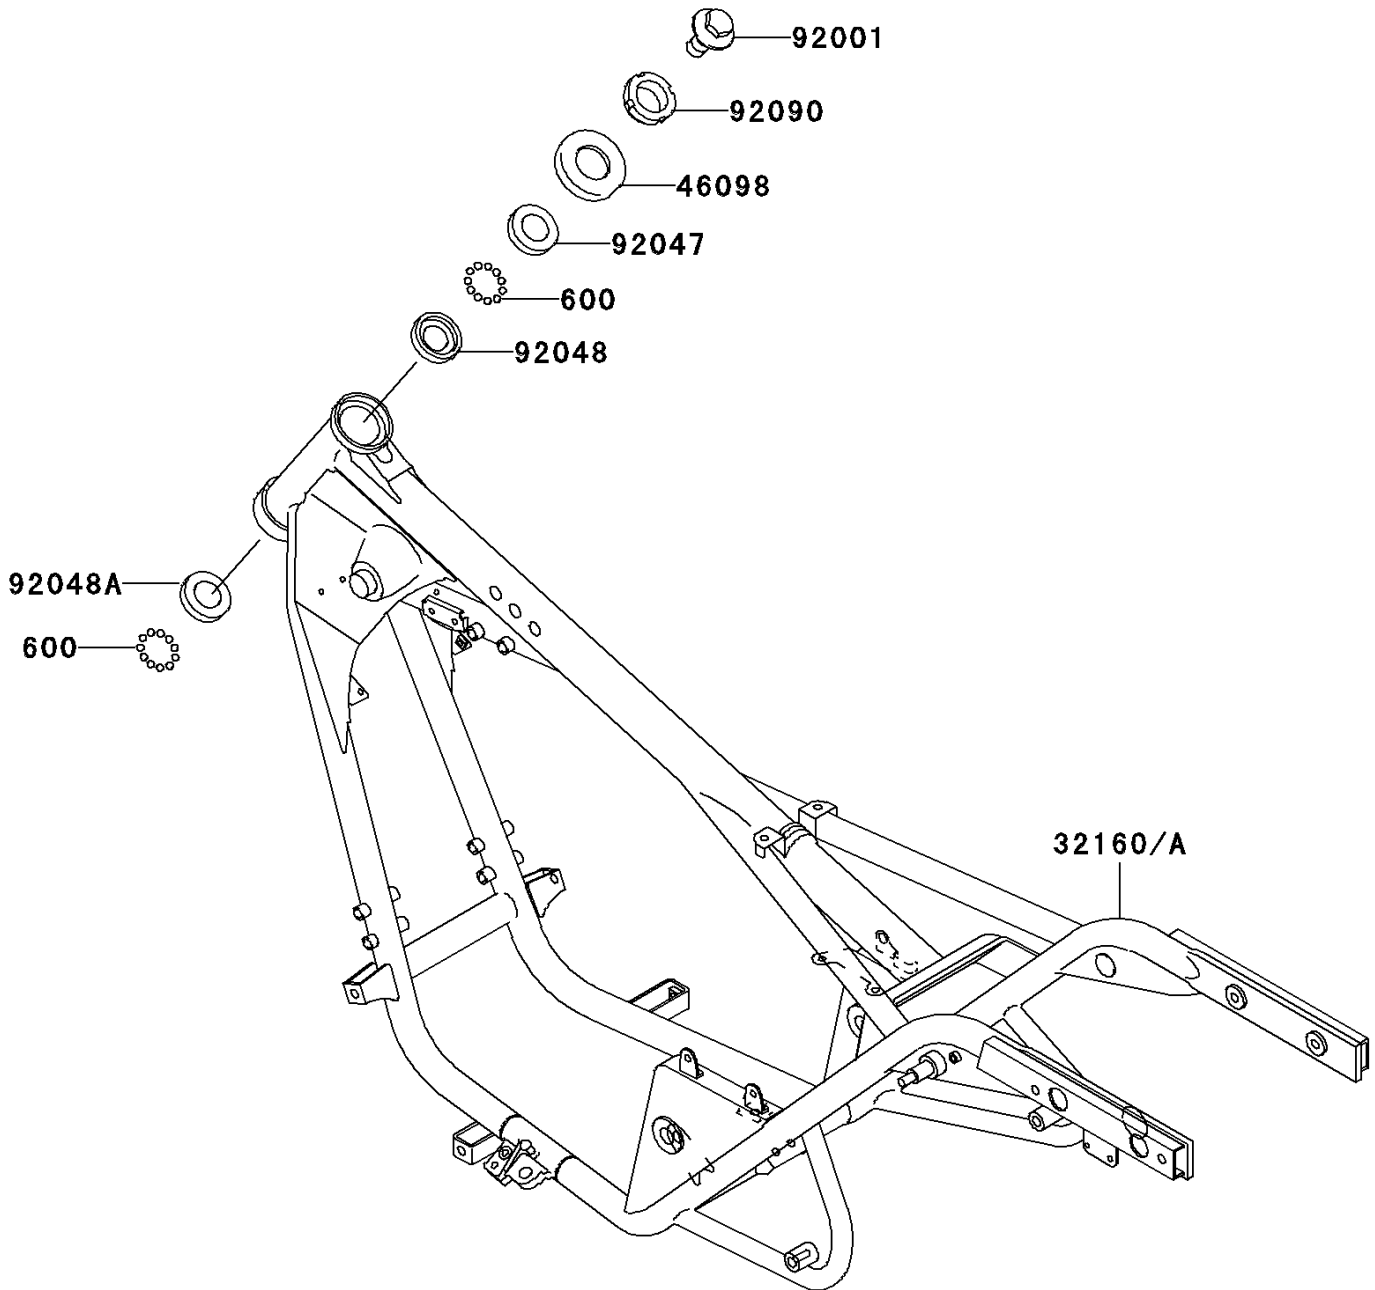

2003 Eliminator 125 (Canada Only) PARTS DIAGRAM

Frame

F2120

2003 Eliminator 125 (Canada Only) PARTS LIST

Frame

ITEM NAME	PART NUMBER	QUANTITY
BALL-STEEL,1/4" (Ref # 600)	600A0800	39
FRAME-COMP (Ref # 32160)	32160-1644	1
CAP,STEERING STEM (Ref # 46098)	46098-016	1
BOLT,FLANGED,16X22 (Ref # 92001)	92001-1488	1
RACE,STEERING STEM BEARING (Ref # 92047)	92047-011	1
RACE,STEERING STEM BEARING (Ref # 92048)	92048-006	1
RACE,STEERING STEM BEARING (Ref # 92048A)	92048-008	1
NUT,30MM (Ref # 92090)	92090-007	1