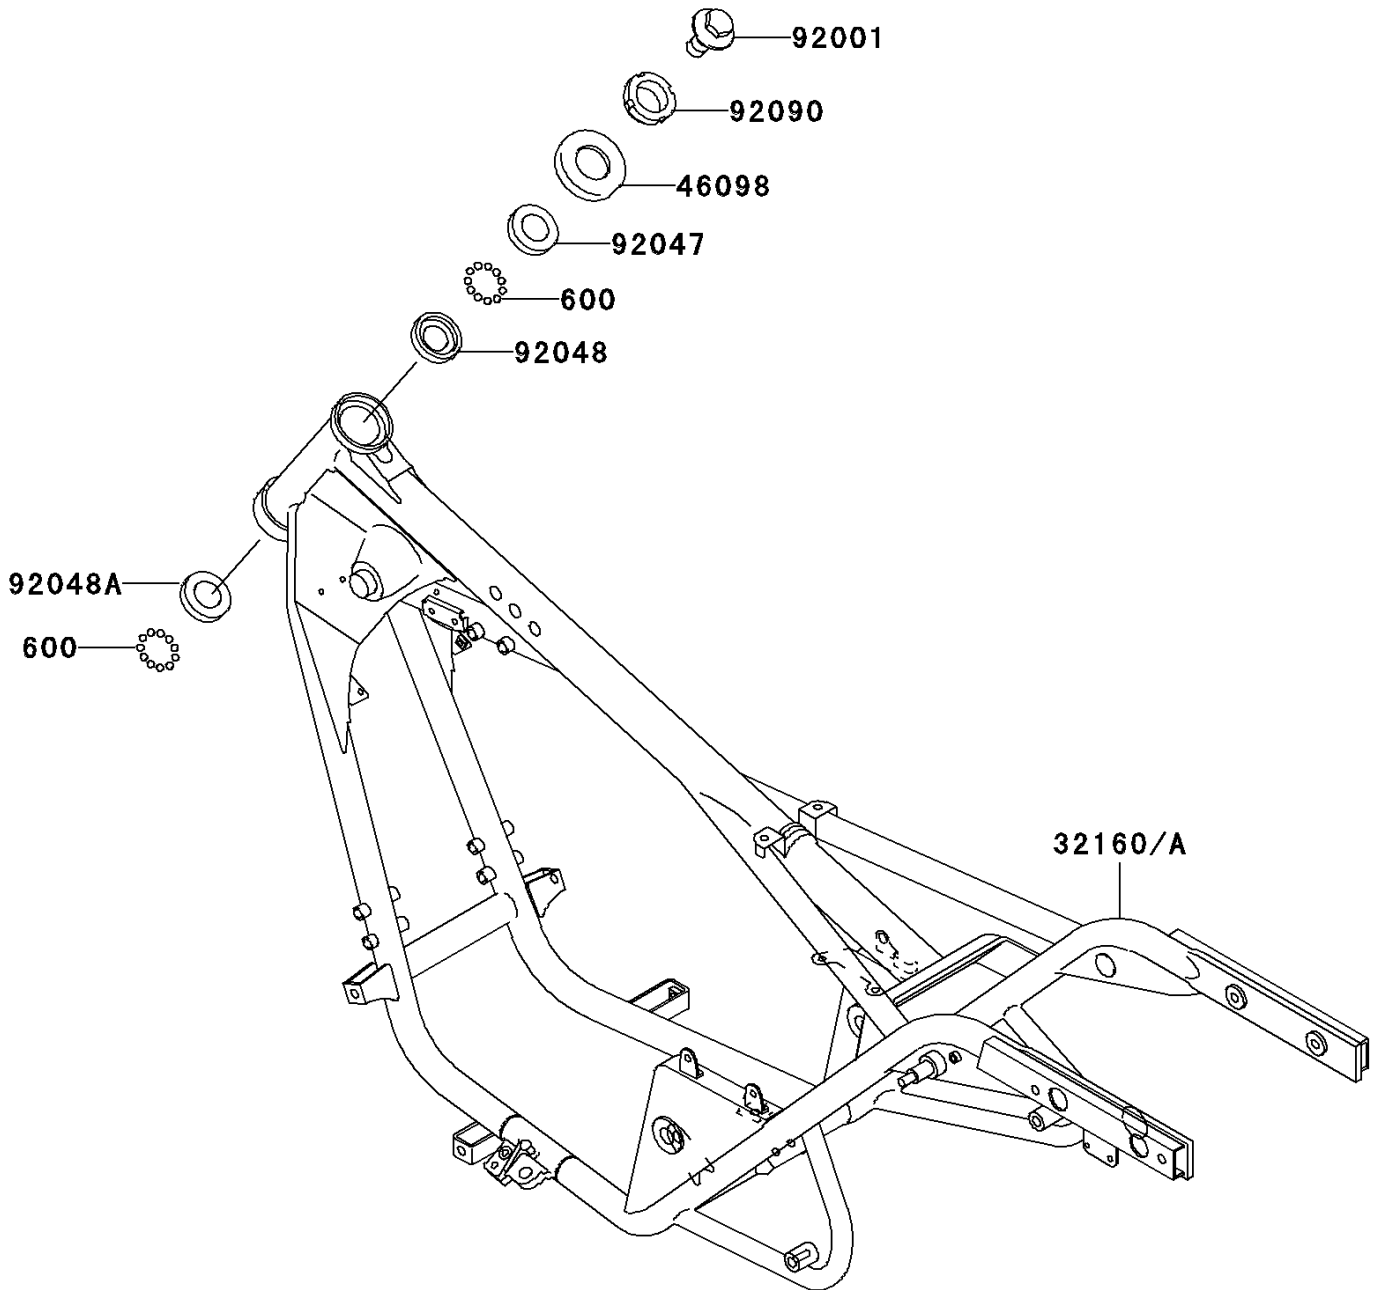

2004 Eliminator 125 PARTS DIAGRAM

Frame

F2120

2004 Eliminator 125 PARTS LIST

Frame

ITEM NAME	PART NUMBER	QUANTITY
BALL-STEEL,1/4" (Ref # 600)	600A0800	39
CAP,STEERING STEM (Ref # 46098)	46098-016	1
BOLT,FLANGED,16X22 (Ref # 92001)	92001-1488	1
RACE,STEERING STEM BEARING (Ref # 92047)	92047-011	1
RACE,STEERING STEM BEARING (Ref # 92048)	92048-006	1
RACE,STEERING STEM BEARING (Ref # 92048A)	92048-008	1
NUT,30MM (Ref # 92090)	92090-007	1
FRAME-COMP (Ref # 32160)	32160-1644	1
FRAME-COMP (Ref # 32160A)	32160-1765	1