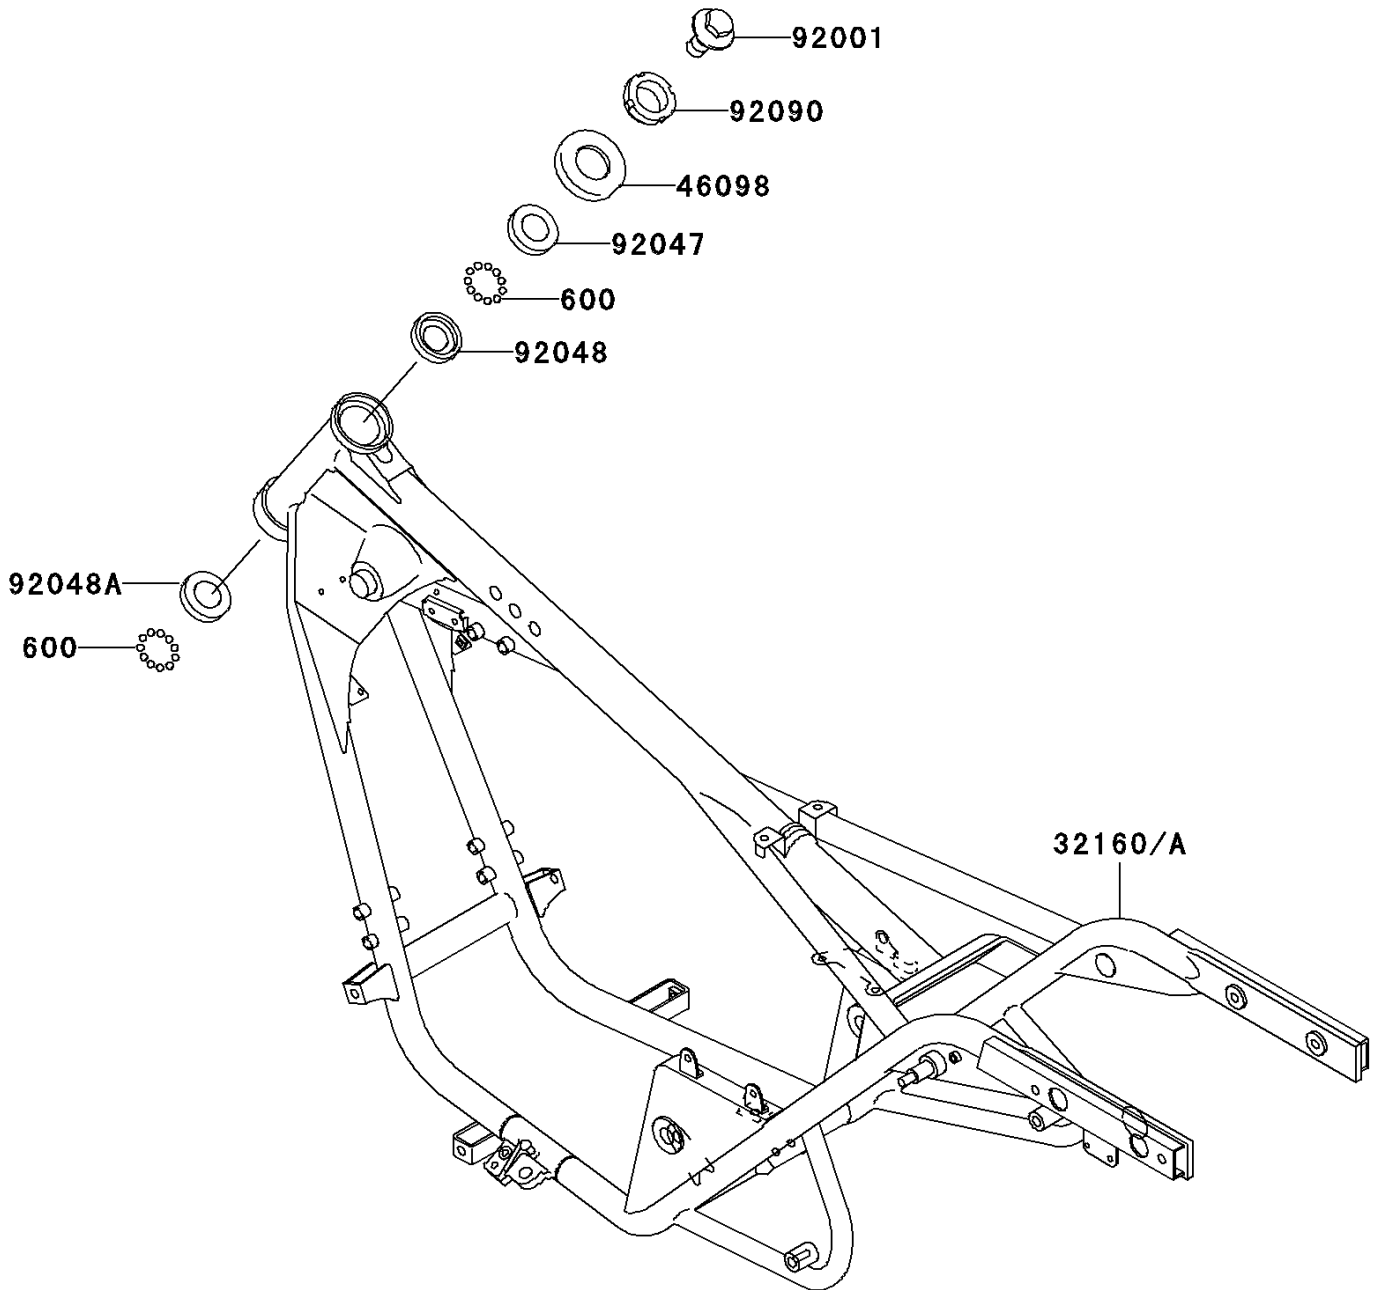

# 2005 Eliminator 125 PARTS DIAGRAM

Frame

F2120

## 2005 Eliminator 125 PARTS LIST

### Frame

ITEM NAME	PART NUMBER	QUANTITY
BALL-STEEL,1/4" (Ref # 600)	600A0800	39
CAP,STEERING STEM (Ref # 46098)	46098-016	1
BOLT,FLANGED,16X22 (Ref # 92001)	92001-1488	1
RACE,STEERING STEM BEARING (Ref # 92047)	92047-011	1
RACE,STEERING STEM BEARING (Ref # 92048)	92048-006	1
RACE,STEERING STEM BEARING (Ref # 92048A)	92048-008	1
NUT,30MM (Ref # 92090)	92090-007	1
FRAME-COMP (Ref # 32160)	32160-1644	1
FRAME-COMP (Ref # 32160A)	32160-1765	1