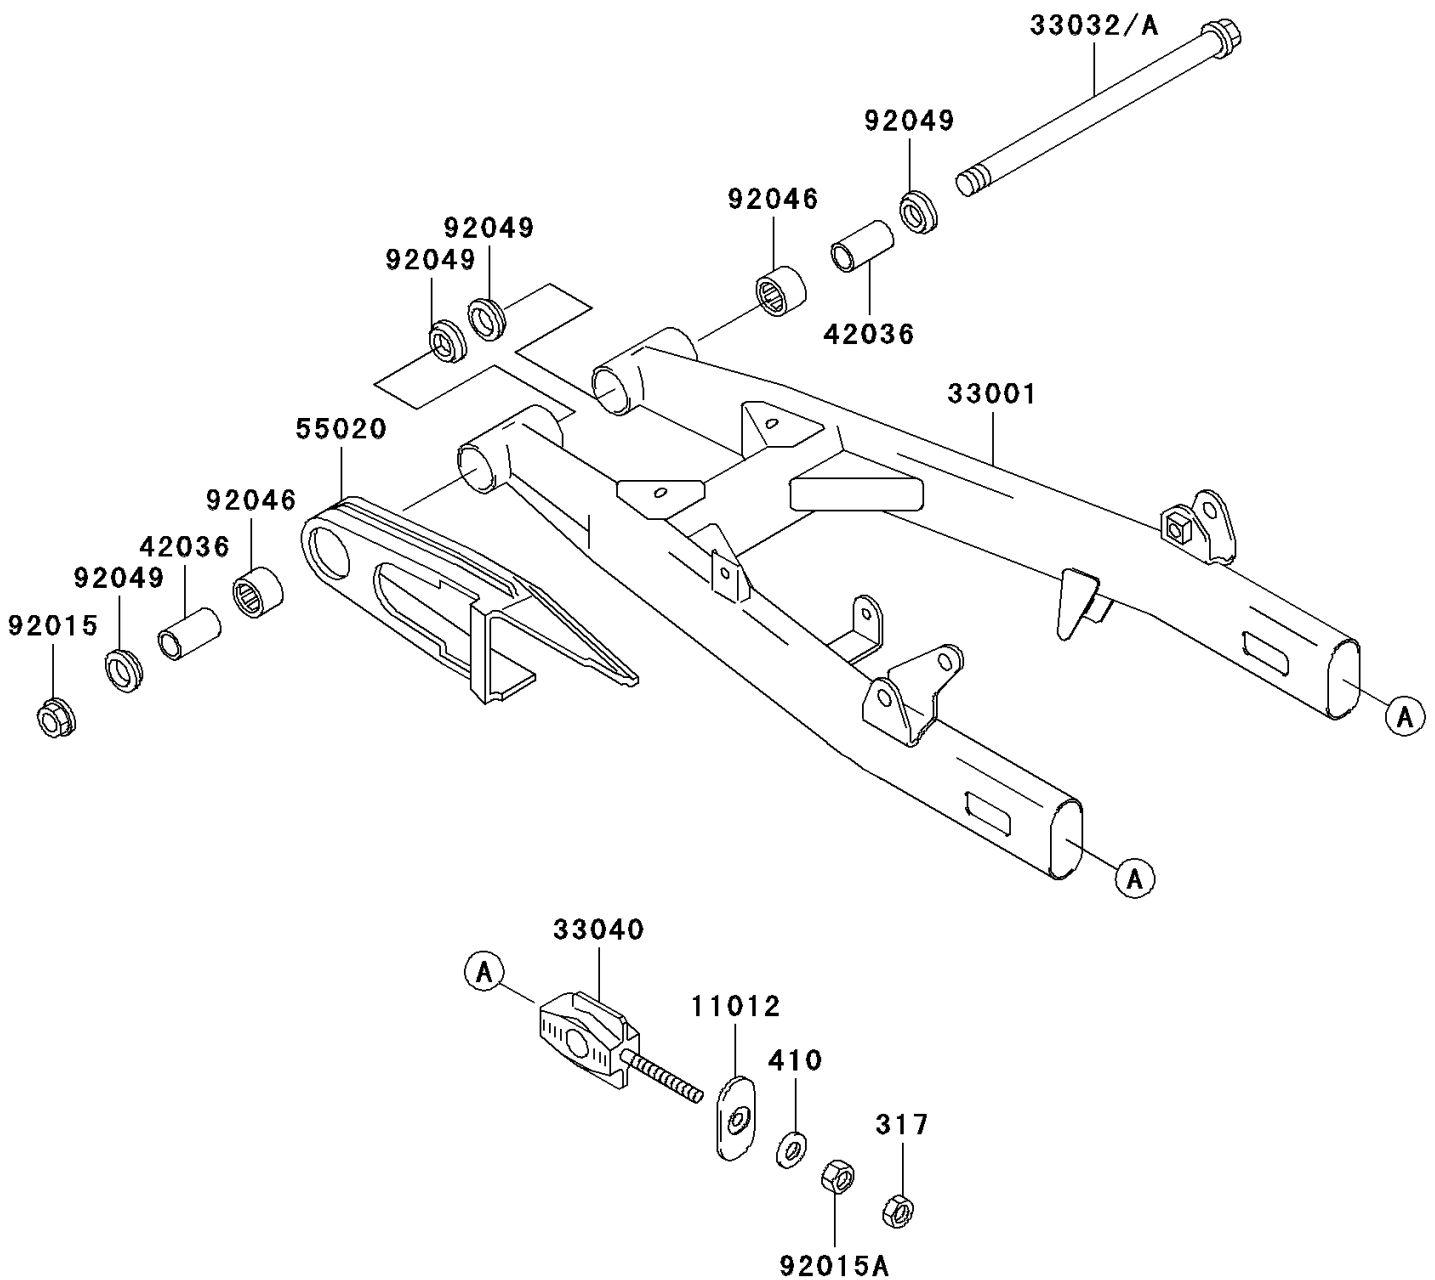

# 2003 Eliminator 125 (Canada Only) PARTS DIAGRAM

Swingarm

F2141

## 2003 Eliminator 125 (Canada Only) PARTS LIST

### Swingarm

ITEM NAME	PART NUMBER	QUANTITY
NUT-HEX-SMALL,8MM,BLACK (Ref # 317)	317C0800	2
WASHER-PLAIN-SMALL,8MM,BLACK (Ref # 410)	410F0800	2
CAP,CHAIN ADJUSTER (Ref # 11012)	11012-1819	2
ARM-COMP-SWING (Ref # 33001)	33001-1599	1
SHAFT-SWING ARM (Ref # 33032A)	33032-1109	1
ADJUSTER-CHAIN,INNER (Ref # 33040)	33040-1178	2
SLEEVE,14.1X22X57 (Ref # 42036)	42036-1371	2
GUARD,CHAIN (Ref # 55020)	55020-1689	1
NUT,14MM (Ref # 92015)	92015-1407	1
NUT,8MM (Ref # 92015A)	92015-1959	2
BEARING-NEEDLE,TA2230Z (Ref # 92046)	92046-1174	2
SEAL-OIL,MHA22X29X5.7F (Ref # 92049)	92049-1289	4