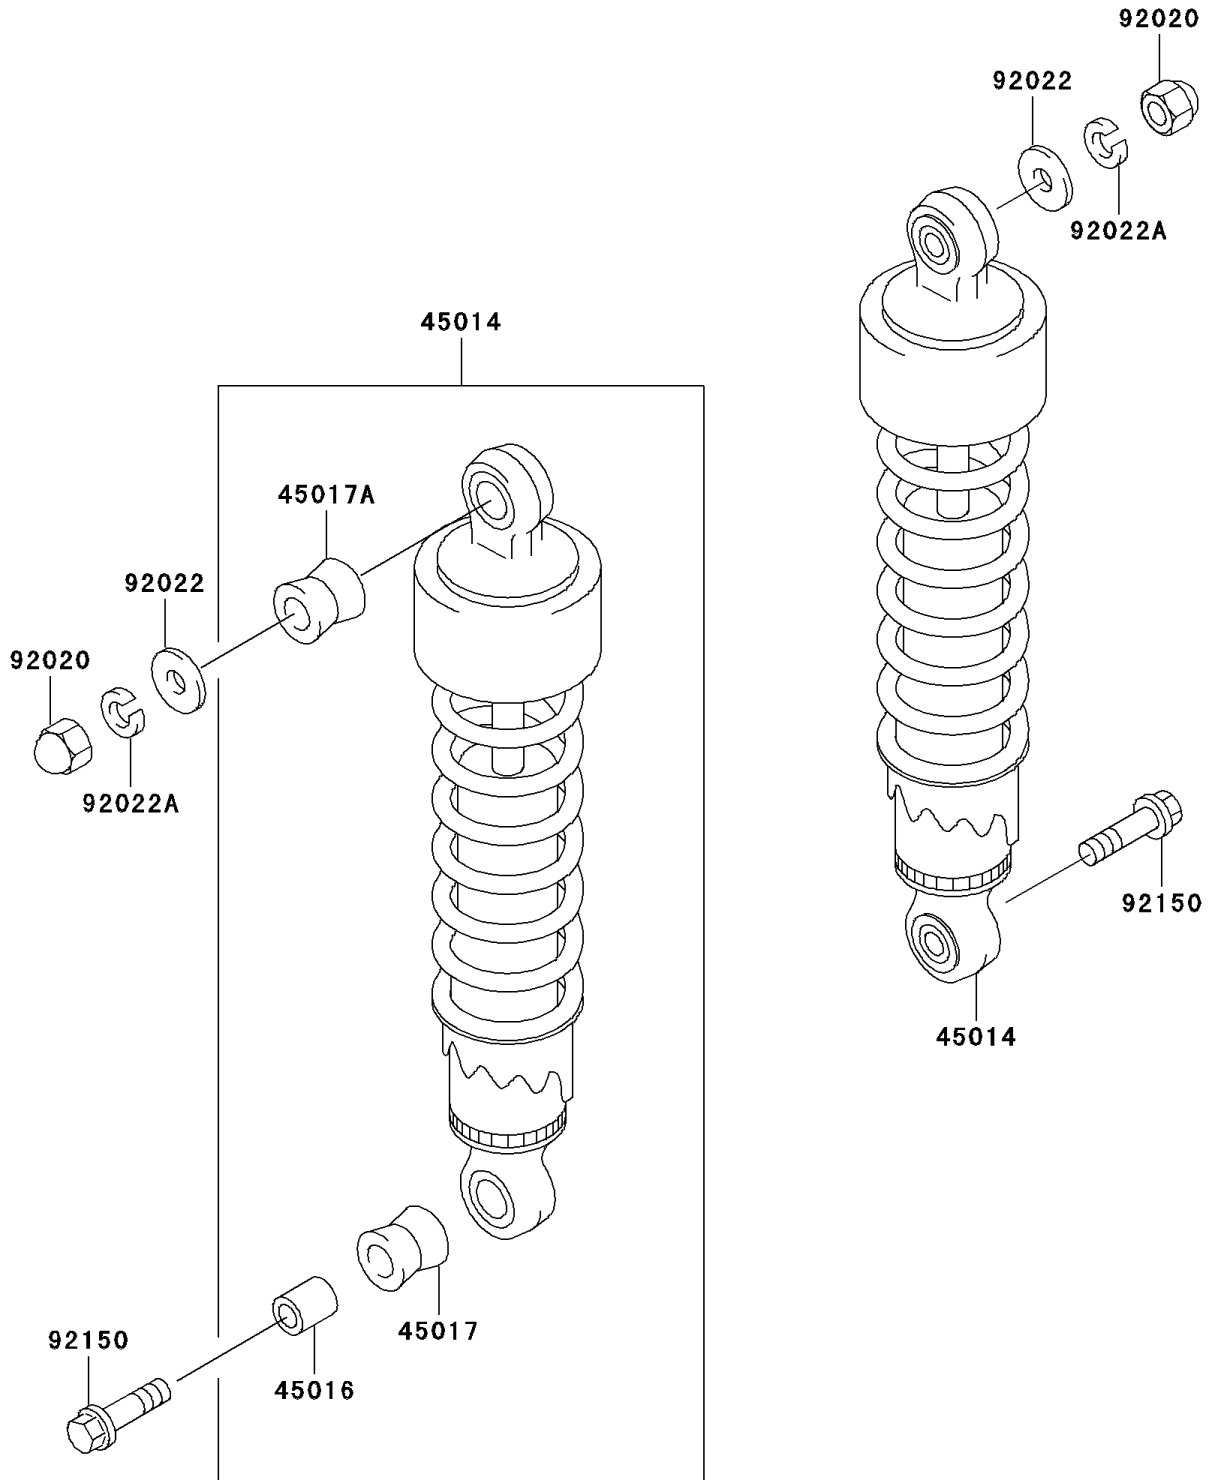

2004 Eliminator 125 PARTS DIAGRAM

Suspension/Shock Absorber

F2151

2004 Eliminator 125 PARTS LIST

Suspension/Shock Absorber

ITEM NAME	PART NUMBER	QUANTITY
-----------	-------------	----------