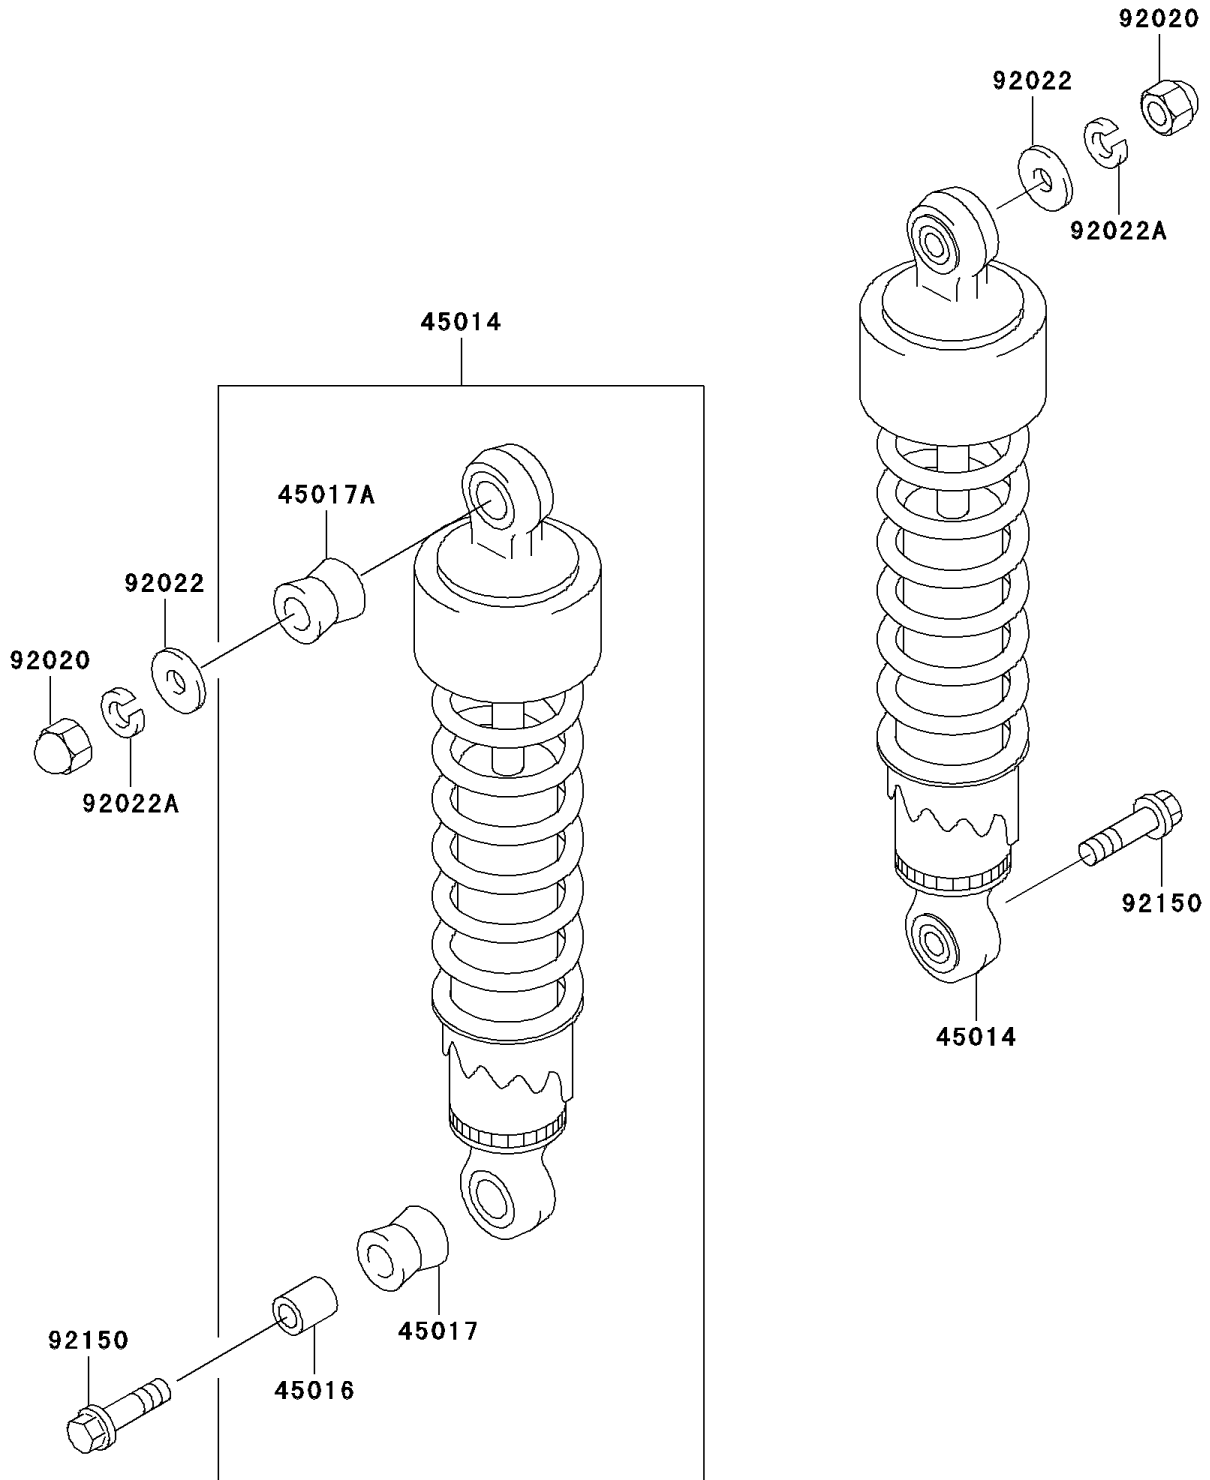

# 2005 Eliminator 125 PARTS DIAGRAM

Suspension/Shock Absorber

F2151

## 2005 Eliminator 125 PARTS LIST

### Suspension/Shock Absorber

ITEM NAME	PART NUMBER	QUANTITY
SHOCKABSORBER (Ref # 45014)	45014-1685	2
COLLAR,SHOCKABSORBER (Ref # 45016)	45016-008	2
DAMPER,SHOCKABSORBER (Ref # 45017)	45017-012	2
DAMPER,SHOCKABSORBER (Ref # 45017A)	45017-015	2
NUT,CAP,10MM (Ref # 92020)	92020-003	2
WASHER,10.5X26X2.3 (Ref # 92022)	92022-044	2
WASHER,SPRING,10MM (Ref # 92022A)	92022-1540	2
BOLT,FLANGED,10X38 (Ref # 92150)	92150-1297	2