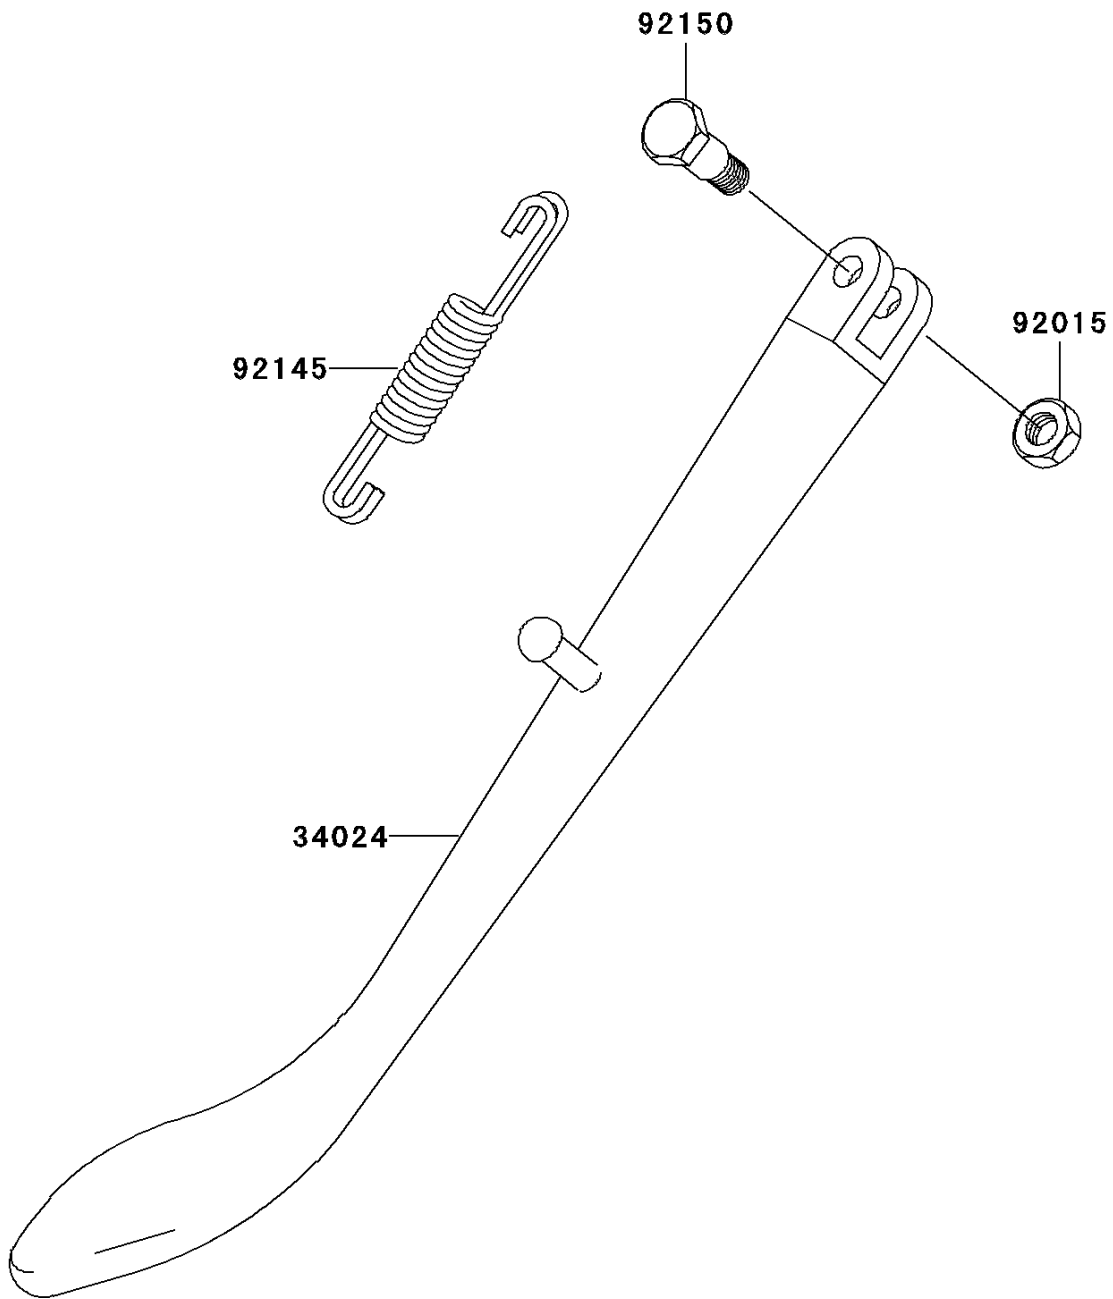

2001 Eliminator 125 PARTS DIAGRAM

Stand(s)

F2190

2001 Eliminator 125 PARTS LIST

Stand(s)

ITEM NAME	PART NUMBER	QUANTITY
STAND-SIDE (Ref # 34024)	34024-1343	1
NUT,LOCK,10MM,BLACK (Ref # 92015)	92015-1188	1
SPRING,SIDE STAND (Ref # 92145)	92145-0084	1
BOLT,SIDE STAND (Ref # 92150)	92150-1975	1