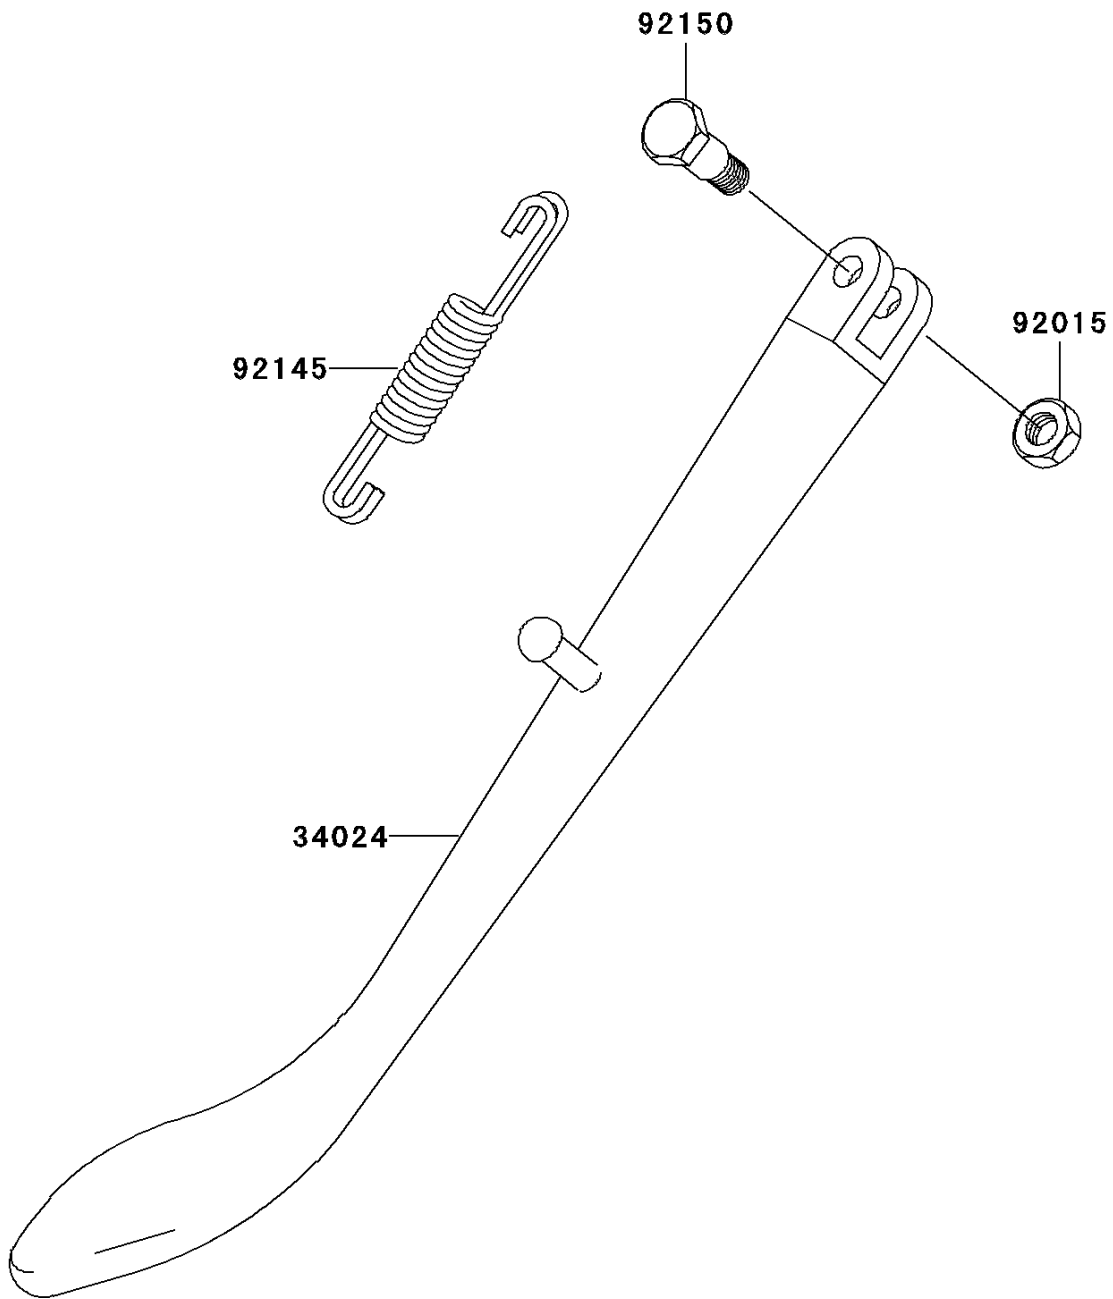

2002 Eliminator 125 PARTS DIAGRAM

Stand(s)

F2190

2002 Eliminator 125 PARTS LIST

Stand(s)

ITEM NAME	PART NUMBER	QUANTITY
STAND-SIDE (Ref # 34024)	34024-1343	1
NUT,LOCK,10MM,BLACK (Ref # 92015)	92015-1188	1
SPRING,SIDE STAND (Ref # 92145)	92145-0084	1
BOLT,SIDE STAND (Ref # 92150)	92150-1975	1