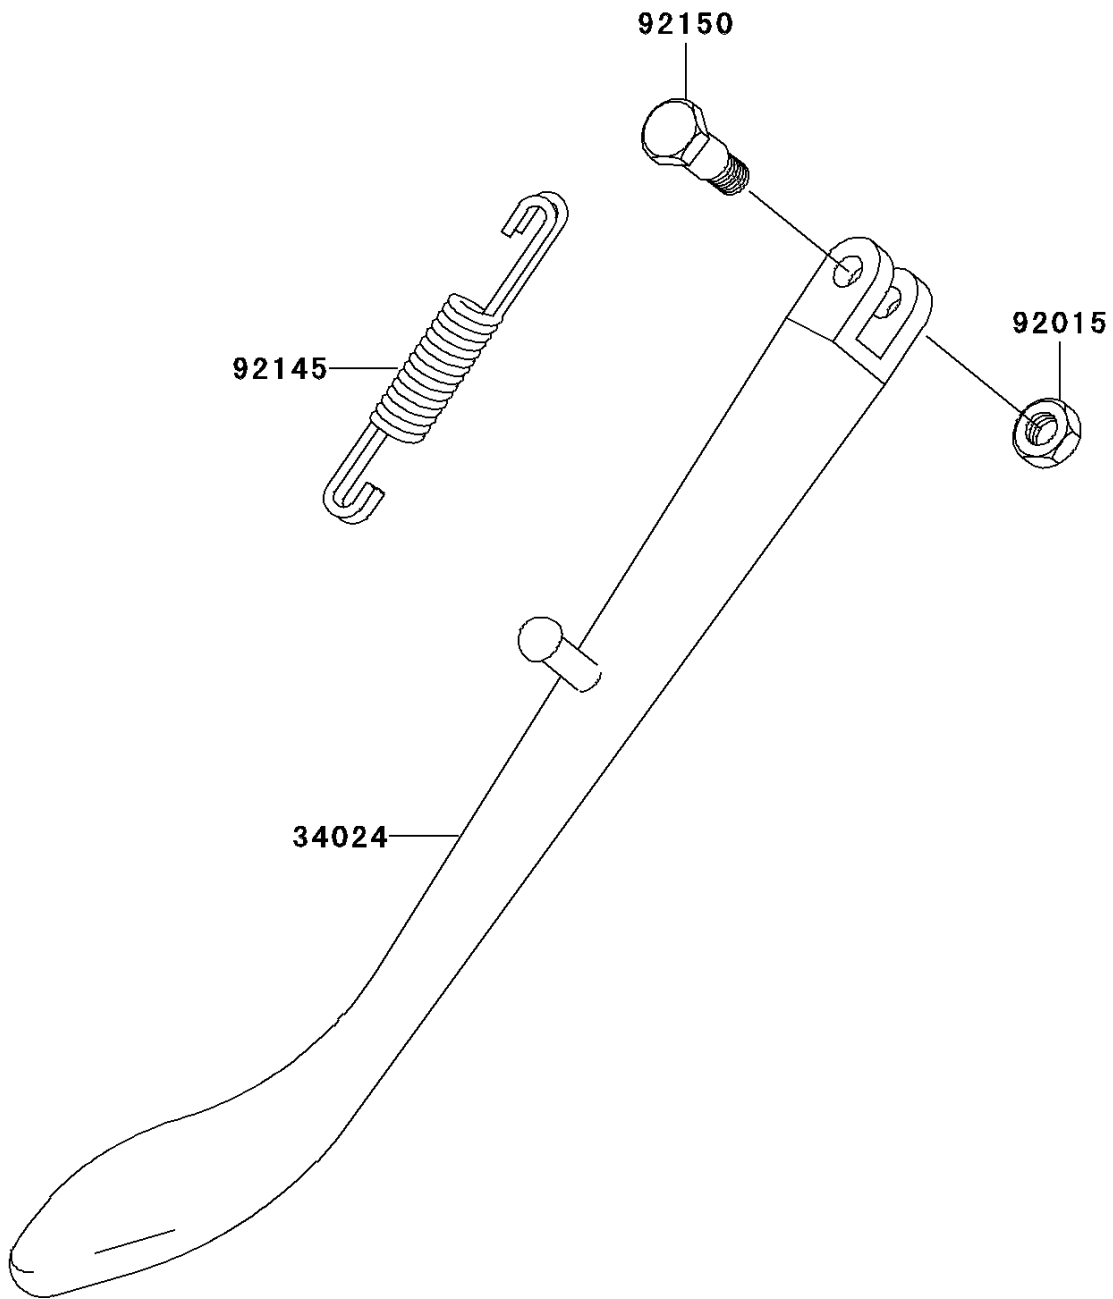

2003 Eliminator 125 (Canada Only) PARTS DIAGRAM

Stand(s)

F2190

2003 Eliminator 125 (Canada Only) PARTS LIST

Stand(s)

ITEM NAME	PART NUMBER	QUANTITY
STAND-SIDE (Ref # 34024)	34024-1343	1
NUT,LOCK,10MM,BLACK (Ref # 92015)	92015-1188	1
SPRING,SIDE STAND (Ref # 92145)	92145-0084	1
BOLT,SIDE STAND (Ref # 92150)	92150-1975	1