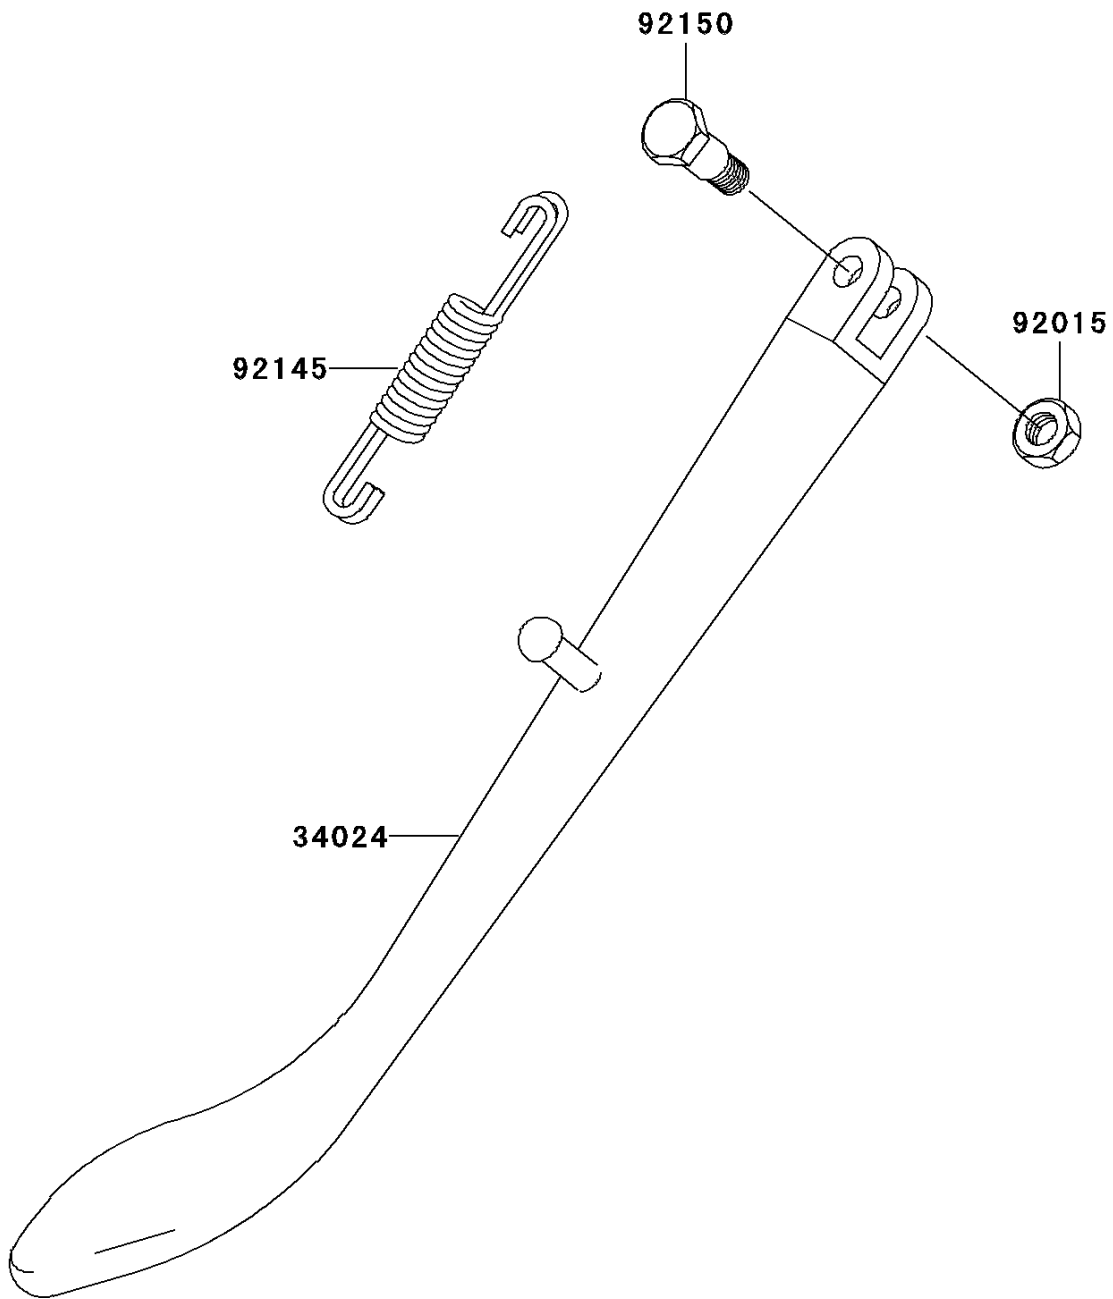

2004 Eliminator 125 PARTS DIAGRAM

Stand(s)

F2190

2004 Eliminator 125 PARTS LIST

Stand(s)

ITEM NAME	PART NUMBER	QUANTITY
STAND-SIDE (Ref # 34024)	34024-1343	1
NUT,LOCK,10MM,BLACK (Ref # 92015)	92015-1188	1
SPRING,SIDE STAND (Ref # 92145)	92145-0084	1
BOLT,SIDE STAND (Ref # 92150)	92150-1975	1