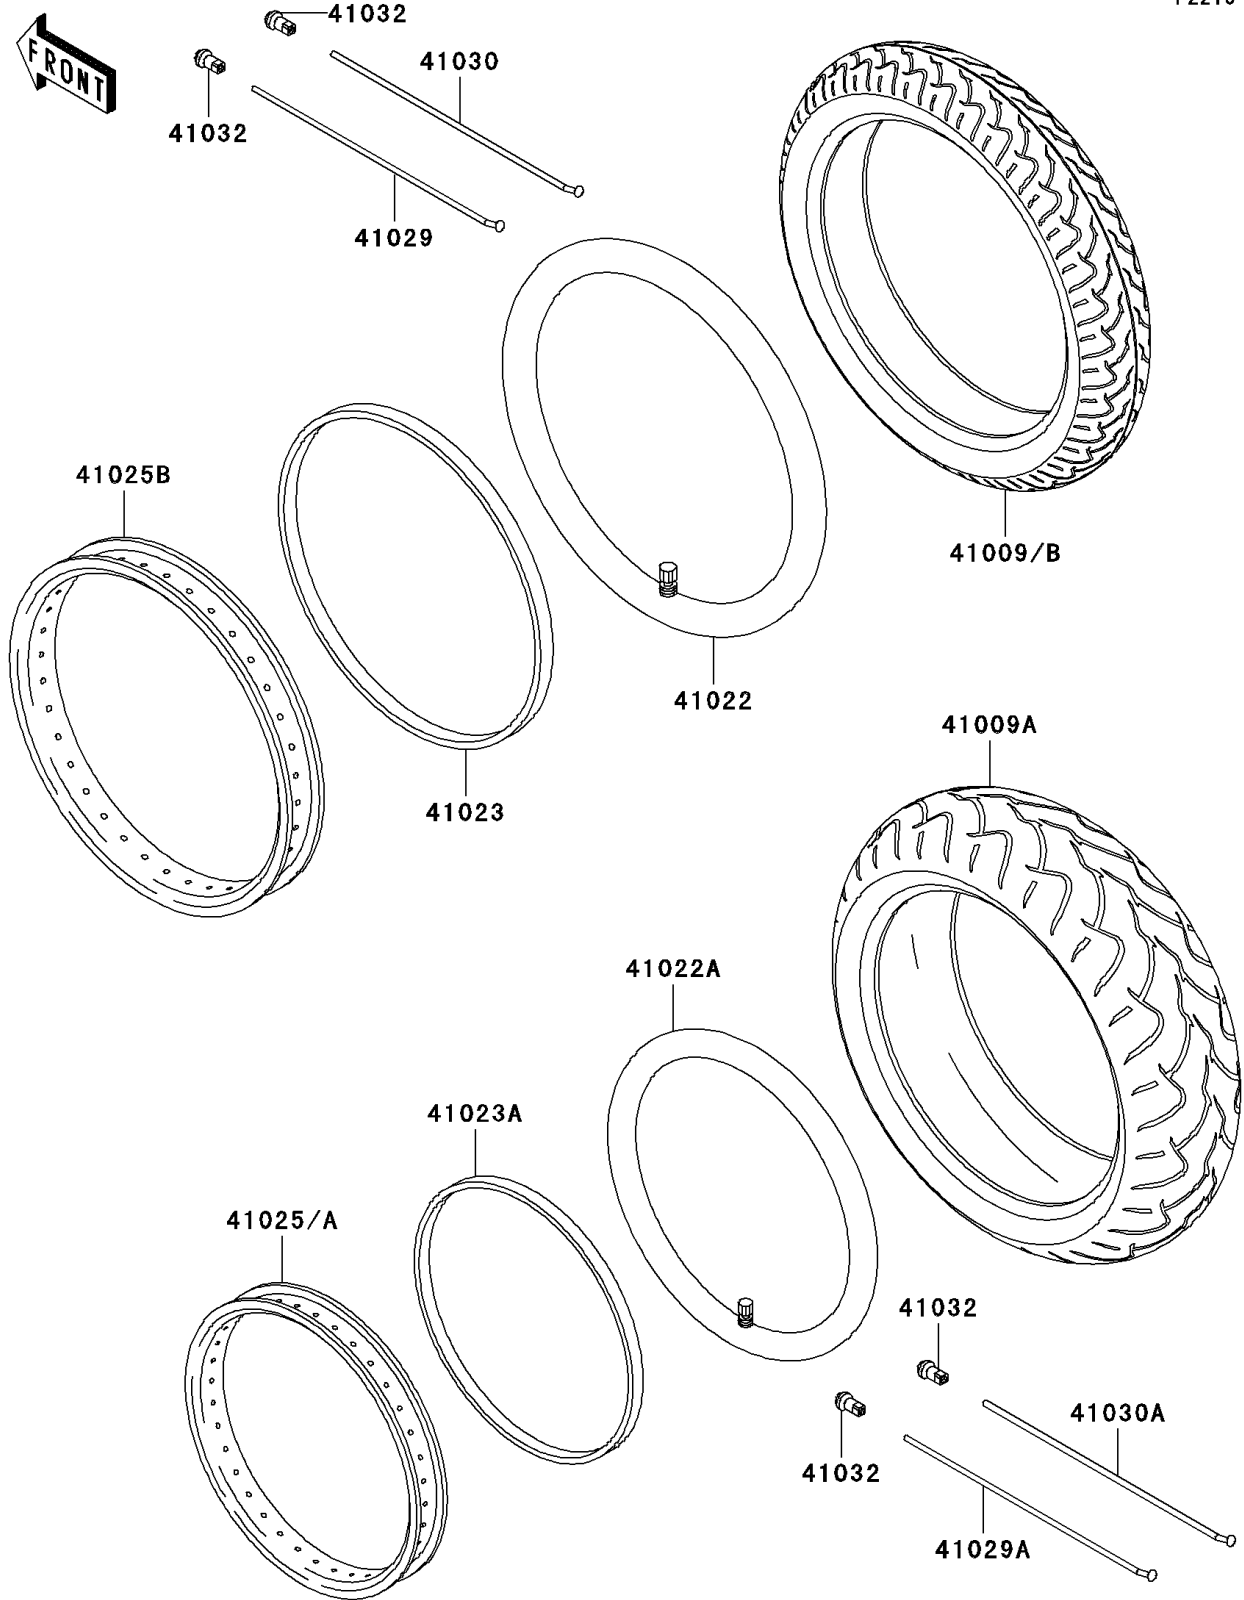

2004 Eliminator 125 PARTS DIAGRAM

Tires

F2210

2004 Eliminator 125 PARTS LIST

Tires

ITEM NAME	PART NUMBER	QUANTITY
TIRE,RR,130/90-15 66P,NR67(IRC (Ref # 41009A)	41009-1323	1
TIRE,FR,90/90-17 49P,NF53(IRC) (Ref # 41009B)	41009-1435	1
TUBE-TIRE,2.75/3.00-17(IRC) (Ref # 41022)	41022-1224	1
TUBE-TIRE,130/90-15(IRC) (Ref # 41022A)	41022-1225	1
BAND-RIM,22-17 (Ref # 41023)	41023-1126	1
BAND-RIM,28-15 (Ref # 41023A)	41023-1127	1
RIM,RR,2.75X15 (Ref # 41025A)	41025-1351	1
RIM,FR,1.85X17 (Ref # 41025B)	41025-1405	1
SPOKE-INNER,FR,173MMX115D (Ref # 41029)	41029-1280	18
SPOKE-INNER,RR,96.5MMX153D (Ref # 41029A)	41029-1281	18
SPOKE-OUTER,FR,168.5MMX116D (Ref # 41030)	41030-1154	18
SPOKE-OUTER,RR,94.5MMX155D (Ref # 41030A)	41030-1155	18
NIPPLE-SPOKE (Ref # 41032)	41032-1080	72