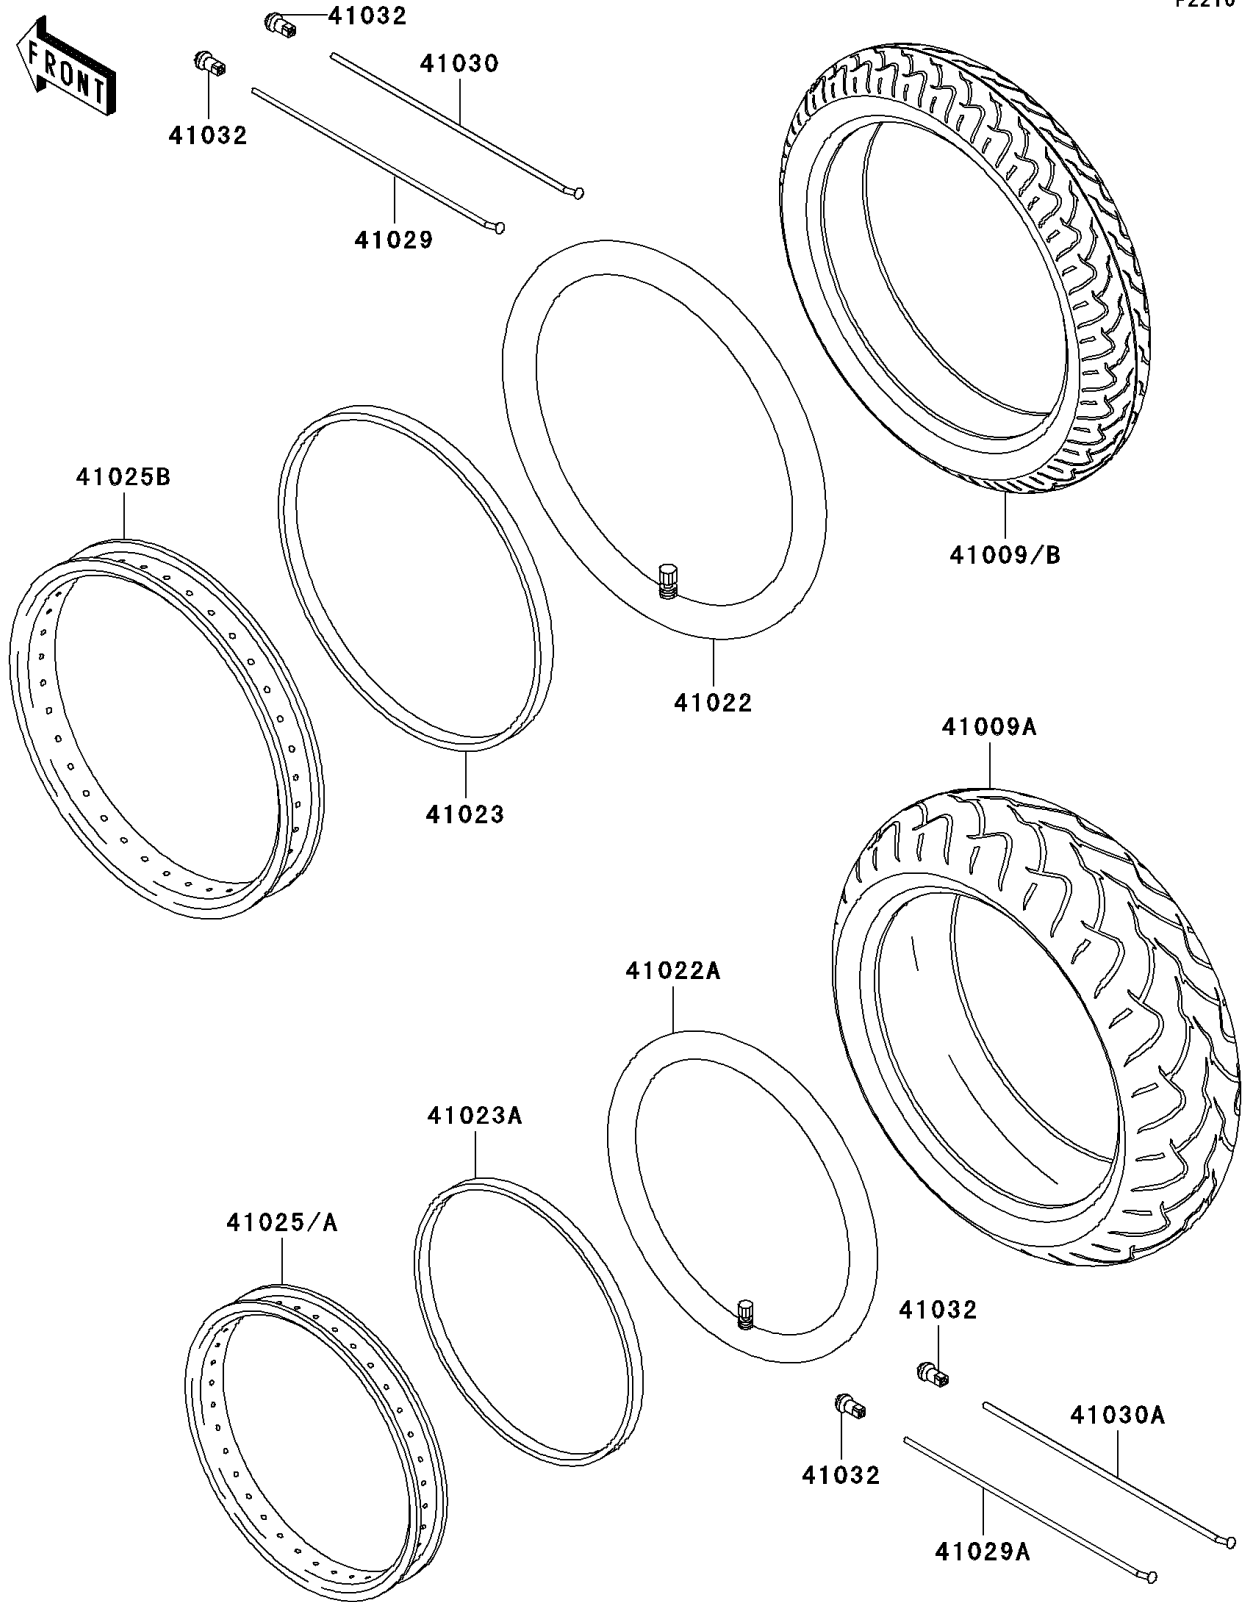

2005 Eliminator 125 PARTS DIAGRAM

Tires

F2210

2005 Eliminator 125 PARTS LIST

Tires

ITEM NAME	PART NUMBER	QUANTITY
TIRE,RR,130/90-15 66P,NR67(IRC (Ref # 41009A)	41009-1323	1
TIRE,FR,90/90-17 49P,NF53(IRC) (Ref # 41009B)	41009-1435	1
TUBE-TIRE,2.75/3.00-17(IRC) (Ref # 41022)	41022-1224	1
TUBE-TIRE,130/90-15(IRC) (Ref # 41022A)	41022-1225	1
BAND-RIM,22-17 (Ref # 41023)	41023-1126	1
BAND-RIM,28-15 (Ref # 41023A)	41023-1127	1
RIM,RR,2.75X15 (Ref # 41025)	41025-0020	1
RIM,FR,1.85X17 (Ref # 41025B)	41025-1405	1
SPOKE-INNER,FR,173MMX115D (Ref # 41029)	41029-1280	18
SPOKE-INNER,RR,96.5MMX153D (Ref # 41029A)	41029-1281	18
SPOKE-OUTER,FR,168.5MMX116D (Ref # 41030)	41030-1154	18
SPOKE-OUTER,RR,94.5MMX155D (Ref # 41030A)	41030-1155	18
NIPPLE-SPOKE (Ref # 41032)	41032-1080	72