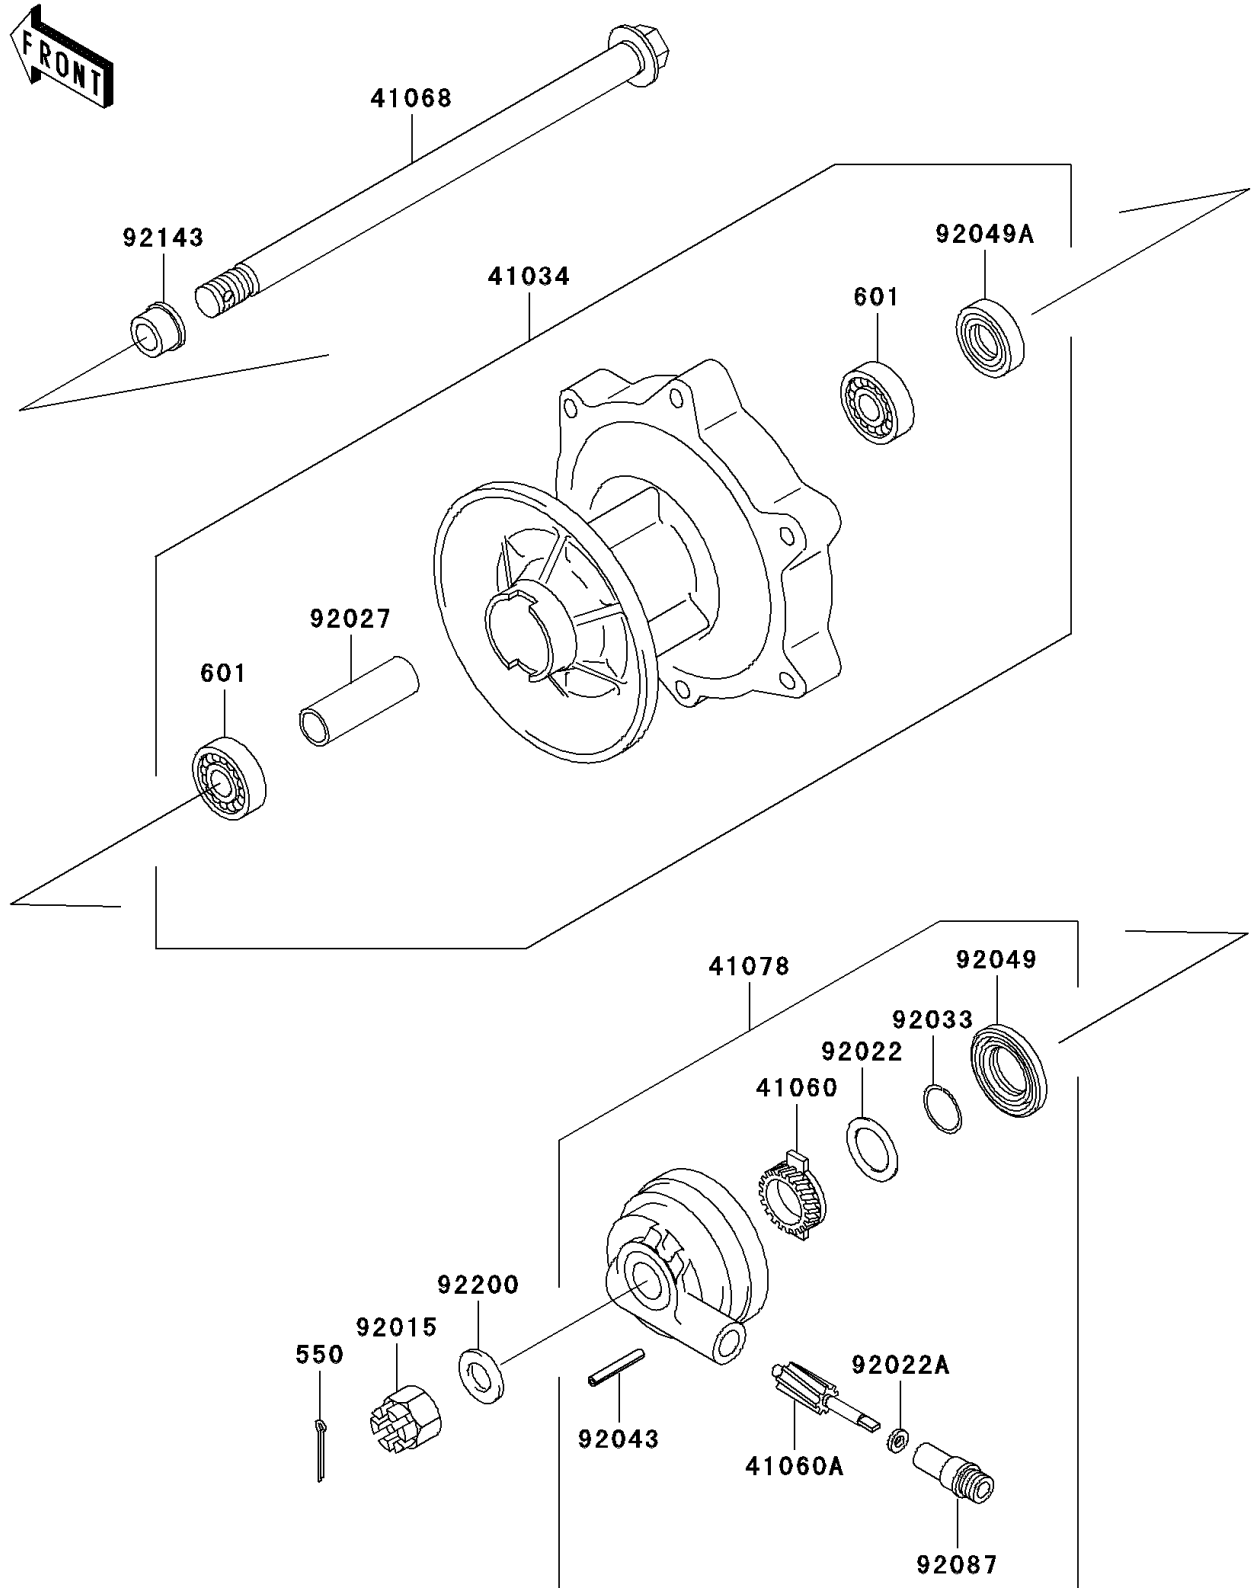

2004 Eliminator 125 PARTS DIAGRAM

Front Wheel

F2230

2004 Eliminator 125 PARTS LIST

Front Wheel

ITEM NAME	PART NUMBER	QUANTITY
PIN-COTTER,3X25 (Ref # 550)	550S3025	1
BEARING-BALL,#6202G (Ref # 601)	601B6202G	2
DRUM-ASSY,FRONT BRAKE (Ref # 41034)	41034-1312	1
GEAR-METER SCREW,20T (Ref # 41060)	41060-1133	1
GEAR-METER SCREW,8T (Ref # 41060A)	41060-1134	1
AXLE,FR (Ref # 41068)	41068-1421	1
CASE-ASSY-METER GEAR (Ref # 41078)	41078-1087	1
NUT,CASTLE,14MM (Ref # 92015)	92015-1765	1
WASHER,20X29X1.0 (Ref # 92022)	92022-1510	1
WASHER,5X9.5X0.8 (Ref # 92022A)	92022-1511	1
COLLAR,L=70 (Ref # 92027)	92027-1866	1
RING-SNAP,19MM (Ref # 92033)	92033-1160	1
PIN,SPRING,2X14 (Ref # 92043)	92043-1220	1
SEAL-OIL,SD42 50 6 (Ref # 92049)	92049-1173	1
SEAL-OIL,22X35X8 (Ref # 92049A)	92049-1348	1
BUSHING-METER GEAR (Ref # 92087)	92087-1051	1
COLLAR,FR AXLE,L=23.5 (Ref # 92143)	92143-1949	1
WASHER,15X30X3.2 (Ref # 92200)	92200-1366	1