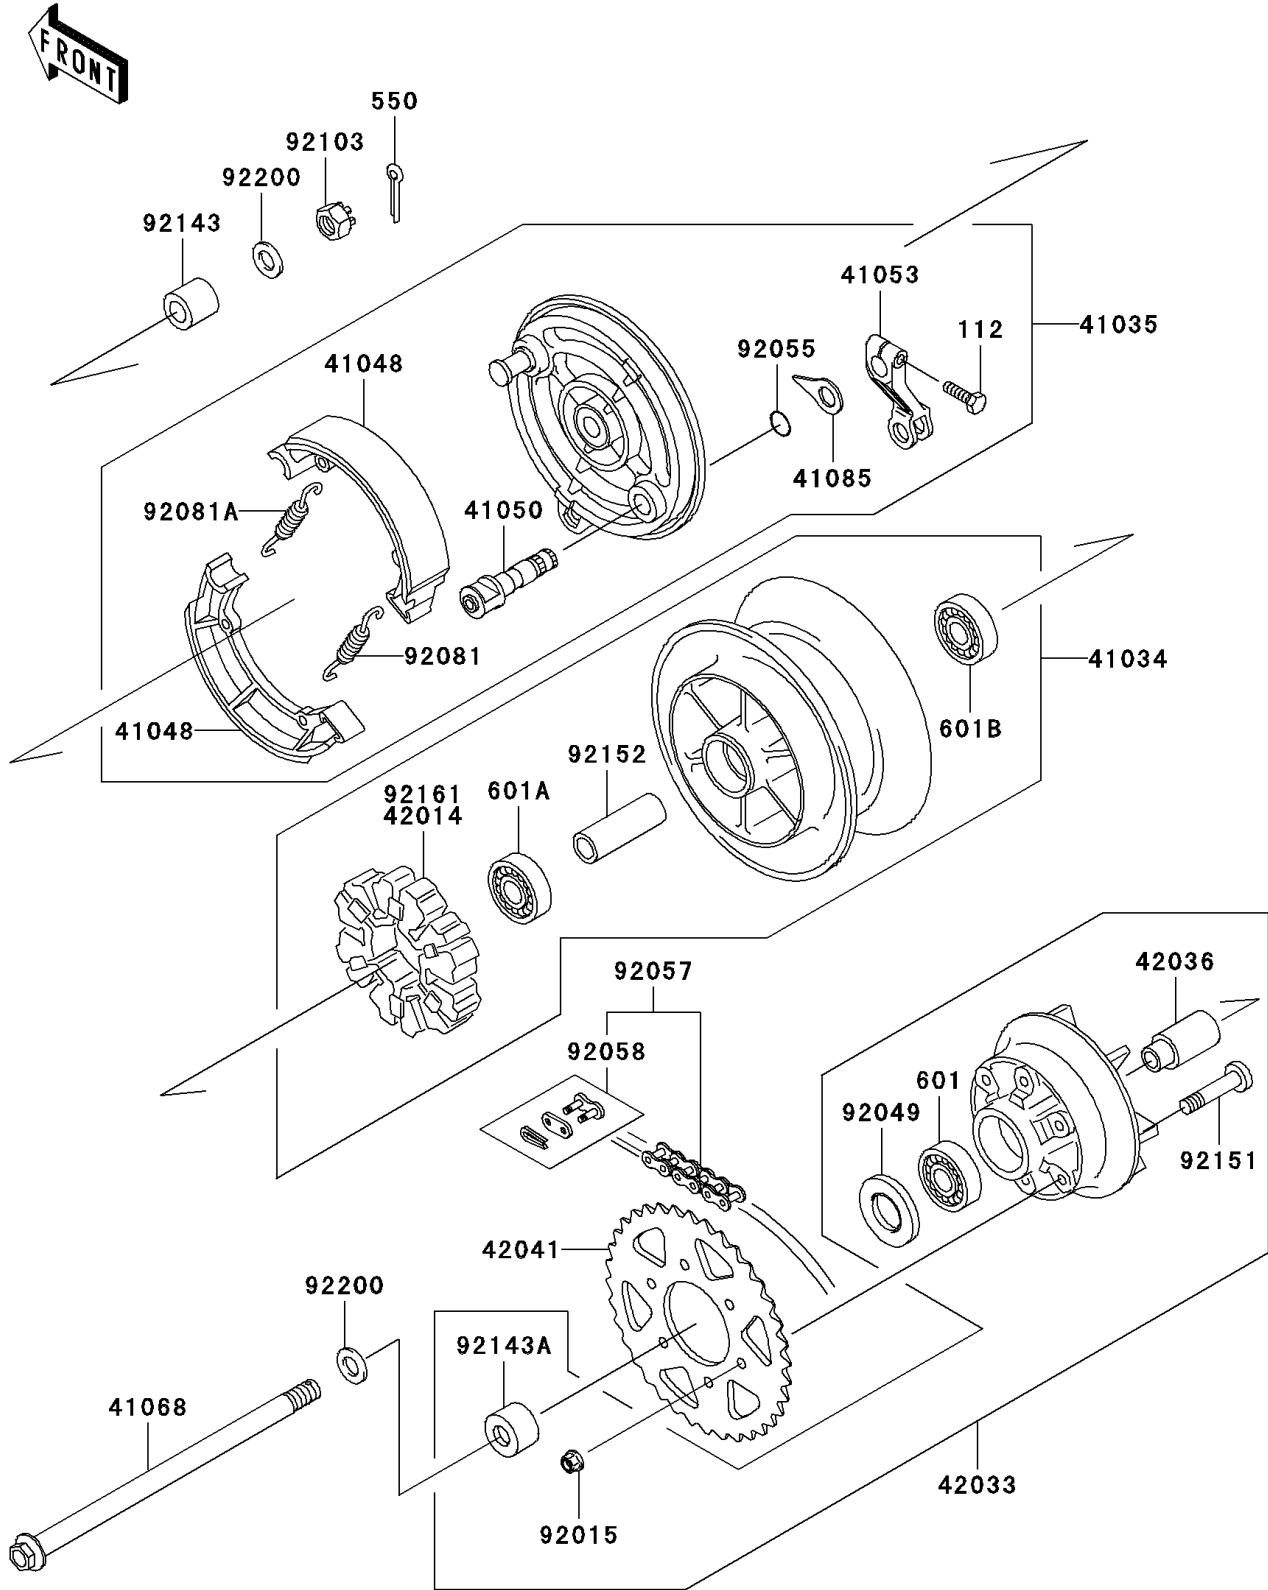

2001 Eliminator 125 PARTS DIAGRAM

Rear Wheel/Chain(A4-A6)

F2240

2001 Eliminator 125 PARTS LIST

Rear Wheel/Chain(A4-A6)

ITEM NAME	PART NUMBER	QUANTITY
BOLT-UPSET,6X22 (Ref # 112)	112P0622	1
PIN-COTTER,4X35 (Ref # 550)	550D4035	1
BEARING-BALL,#6004UUC3 (Ref # 601)	601B6004UU	1
BEARING-BALL (Ref # 601A)	601B6202UU	1
BEARING-BALL,#6302UU (Ref # 601B)	601B6302UU	1
DRUM-ASSY,REAR BRAKE (Ref # 41034)	41034-1318	1
PANEL-ASSY-BRAKE,RR (Ref # 41035)	41035-1511	1
SHOE-BRAKE (Ref # 41048)	41048-1076	2
CAM-BRAKE (Ref # 41050)	41050-1096	1
LEVER-BRAKE CAM (Ref # 41053)	41053-1087	1
AXLE,RR (Ref # 41068)	41068-1392	1
INDICATOR,BRAKE SHOE (Ref # 41085)	41085-013	1
DAMPER,REAR HUB SHOCK (Ref # 42014)	42014-030	1
COUPLING-ASSY,RR HUB (Ref # 42033)	42033-1202	1
SLEEVE,RR HUB COUPLING (Ref # 42036)	42036-030	1
SPROCKET-HUB,46T (Ref # 42041)	42041-1534	1
NUT,8MM (Ref # 92015)	92015-1432	6
SEAL-OIL,KCY26X42X8 (Ref # 92049)	92049-1487	1
RING-O,BRAKE CAM (Ref # 92055)	92055-004	1
CHAIN,DRIVE,132L (Ref # 92057)	92057-1485	1
JOINT-CHAIN,DRIVE (Ref # 92058)	92058-1080	1
SPRING,BRAKE SHOE (Ref # 92081)	92081-1550	1
SPRING,BRAKE SHOE (Ref # 92081A)	92081-1766	1
NUT,CASTLE,14MM (Ref # 92103)	92103-006	1
COLLAR,RR AXLE,L=34.5 (Ref # 92143)	92143-1950	1
COLLAR,RR HUB COUPLING,L=20 (Ref # 92143A)	92143-1951	1
BOLT,8X41 (Ref # 92151)	92151-1320	6
COLLAR,REAR BRAKE DRUM,L=100 (Ref # 92152)	92152-1289	1
WASHER,15X30X3.2 (Ref # 92200)	92200-1366	2