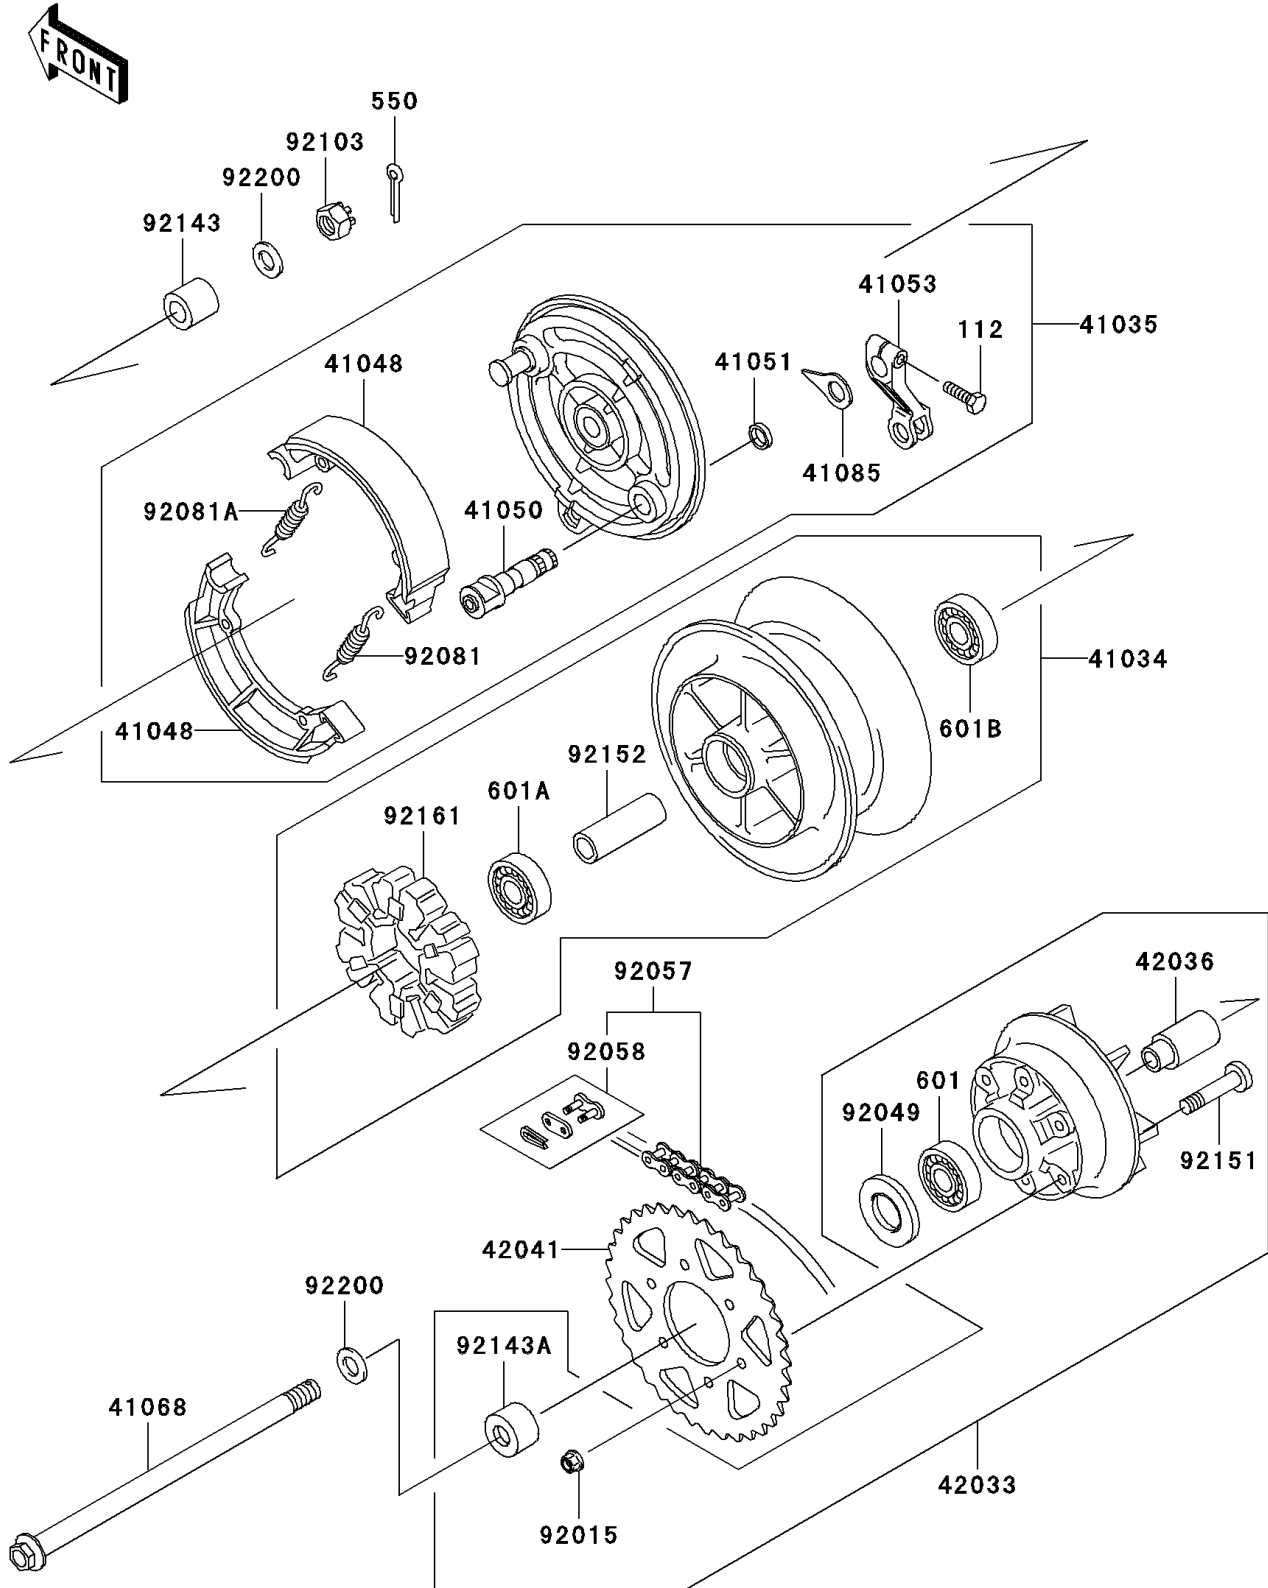

2005 Eliminator 125 PARTS DIAGRAM

Rear Wheel/Chain(A7/A8)

F2240A

2005 Eliminator 125 PARTS LIST

Rear Wheel/Chain(A7/A8)

ITEM NAME	PART NUMBER	QUANTITY
BOLT-UPSET,6X22 (Ref # 112)	112P0622	1
PIN-COTTER,4X35 (Ref # 550)	550S4035	1
BEARING-BALL,#6004UUC3 (Ref # 601)	601B6004UU	1
BEARING-BALL (Ref # 601A)	601B6202UU	1
BEARING-BALL,#6302UU (Ref # 601B)	601B6302UU	1
DRUM-ASSY,REAR BRAKE (Ref # 41034)	41034-1318	1
PANEL-ASSY-BRAKE,RR (Ref # 41035)	41035-0007	1
SHOE-BRAKE (Ref # 41048)	41048-1076	2
CAM-BRAKE (Ref # 41050)	41050-0004	1
SEAL,BRAKE CAM (Ref # 41051)	41051-001	1
LEVER-BRAKE CAM (Ref # 41053)	41053-0001	1
AXLE,RR (Ref # 41068)	41068-1392	1
INDICATOR (Ref # 41085)	41085-0002	1
COUPLING-ASSY,RR HUB (Ref # 42033)	42033-1202	1
SLEEVE,RR HUB COUPLING (Ref # 42036)	42036-030	1
SPROCKET-HUB,46T (Ref # 42041)	42041-1534	1
NUT,8MM (Ref # 92015)	92015-1432	6
SEAL-OIL,KCY26X42X8 (Ref # 92049)	92049-1487	1
CHAIN,DRIVE,132L (Ref # 92057)	92057-1485	1
JOINT-CHAIN,DRIVE (Ref # 92058)	92058-1080	1
SPRING,BRAKE SHOE (Ref # 92081)	92081-1550	1
SPRING,BRAKE SHOE (Ref # 92081A)	92081-1766	1
NUT,CASTLE,14MM (Ref # 92103)	92103-006	1
COLLAR,RR AXLE,L=34.5 (Ref # 92143)	92143-1950	1
COLLAR,RR HUB COUPLING,L=20 (Ref # 92143A)	92143-1951	1
BOLT,8X41 (Ref # 92151)	92151-1320	6
COLLAR,REAR BRAKE DRUM,L=100 (Ref # 92152)	92152-1289	1
DAMPER,REAR HUB SHOCK (Ref # 92161)	92161-1327	1
WASHER,15X30X3.2 (Ref # 92200)	92200-1366	2