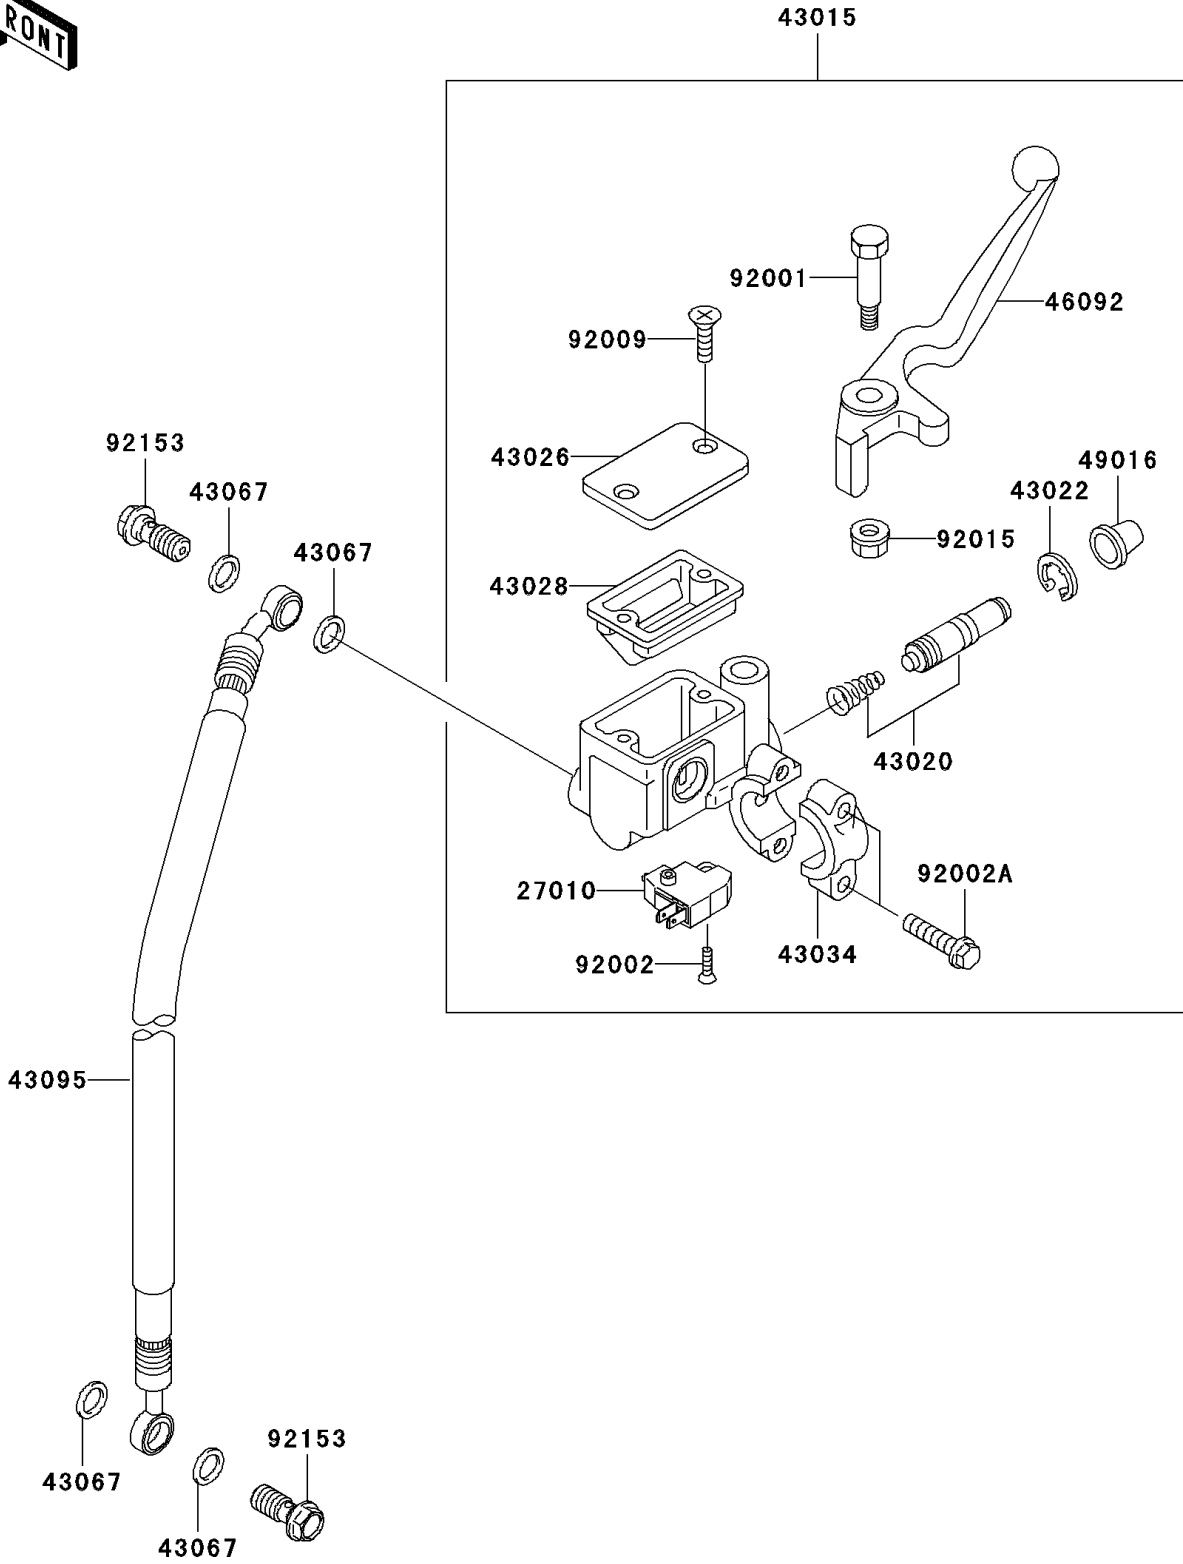

# 2001 Eliminator 125 PARTS DIAGRAM

Front Master Cylinder

F2291

## 2001 Eliminator 125 PARTS LIST

### Front Master Cylinder

ITEM NAME	PART NUMBER	QUANTITY
SWITCH,BRAKE (Ref # 27010)	27010-0025	1
CYLINDER-ASSY-MASTER,FR (Ref # 43015)	43015-1669	1
PISTON-COMP-BRAKE (Ref # 43020)	43020-1095	1
STOPPER-BRAKE,PISTON (Ref # 43022)	43022-1010	1
CAP-BRAKE (Ref # 43026)	43026-1074	1
DIAPHRAGM (Ref # 43028)	43028-1061	1
HOLDER-BRAKE,MASTER CYLINDER (Ref # 43034)	43034-1016	1
WASHER,10.5X15X1.5 (Ref # 43067)	43067-001	4
HOSE-BRAKE,FR (Ref # 43095)	43095-1182	1
LEVER-GRIP,FRONT BRAKE (Ref # 46092)	46092-1203	1
COVER-SEAL,MASTER CYLINDER (Ref # 49016)	49016-1044	1
BOLT,FRONT BRAKE LEVER (Ref # 92001)	92001-1728	1
BOLT,SCREW,4X12 (Ref # 92002)	92002-1323	1
BOLT (Ref # 92002A)	92002-1894	2
SCREW,4MM (Ref # 92009)	92009-1458	2
NUT,FLANGED,6MM,BLACK (Ref # 92015)	92015-1233	1
BOLT,OIL,L=23 (Ref # 92153)	92153-0627	2