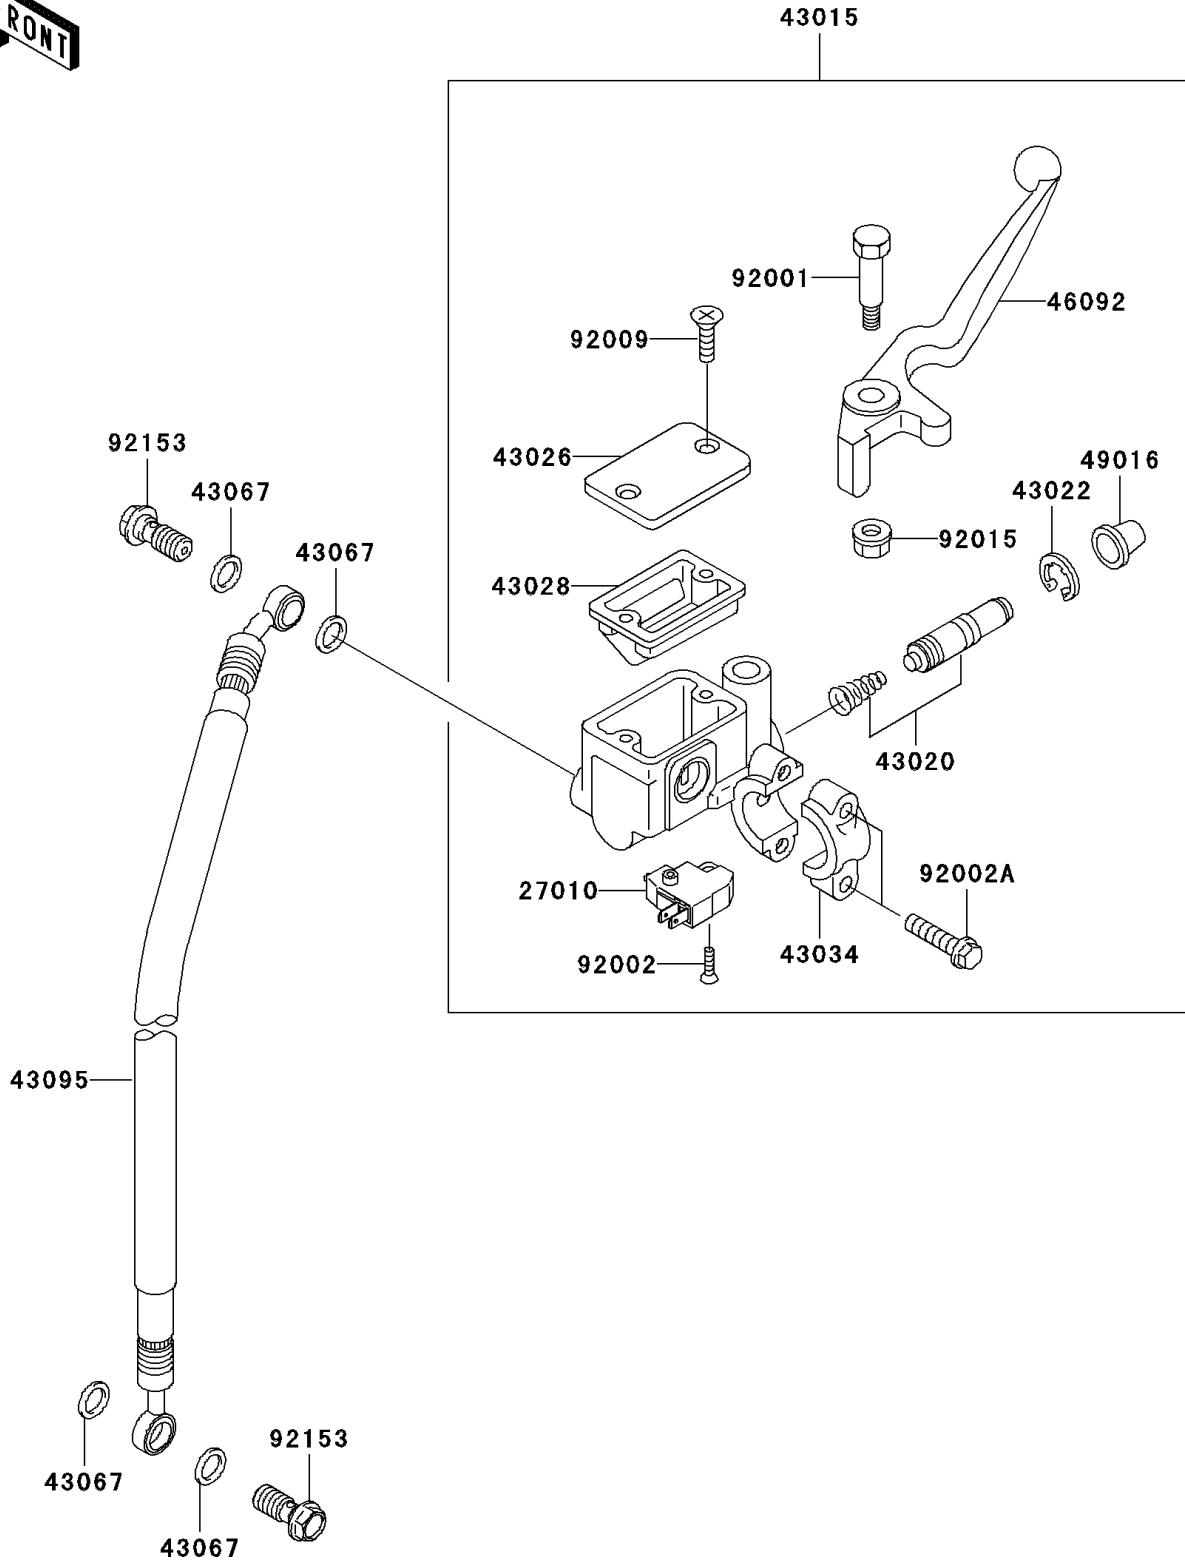

2002 Eliminator 125 PARTS DIAGRAM

Front Master Cylinder

F2291

2002 Eliminator 125 PARTS LIST

Front Master Cylinder

ITEM NAME	PART NUMBER	QUANTITY
SWITCH,BRAKE (Ref # 27010)	27010-0025	1
CYLINDER-ASSY-MASTER,FR (Ref # 43015)	43015-1669	1
PISTON-COMP-BRAKE (Ref # 43020)	43020-1095	1
STOPPER-BRAKE,PISTON (Ref # 43022)	43022-1010	1
CAP-BRAKE (Ref # 43026)	43026-1074	1
DIAPHRAGM (Ref # 43028)	43028-1061	1
HOLDER-BRAKE,MASTER CYLINDER (Ref # 43034)	43034-1016	1
WASHER,10.5X15X1.5 (Ref # 43067)	43067-001	4
HOSE-BRAKE,FR (Ref # 43095)	43095-1182	1
LEVER-GRIP,FRONT BRAKE (Ref # 46092)	46092-1203	1
COVER-SEAL,MASTER CYLINDER (Ref # 49016)	49016-1044	1
BOLT,FRONT BRAKE LEVER (Ref # 92001)	92001-1728	1
BOLT,SCREW,4X12 (Ref # 92002)	92002-1323	1
BOLT (Ref # 92002A)	92002-1894	2
SCREW,4MM (Ref # 92009)	92009-1458	2
NUT,FLANGED,6MM,BLACK (Ref # 92015)	92015-1233	1
BOLT,OIL,L=23 (Ref # 92153)	92153-0627	2