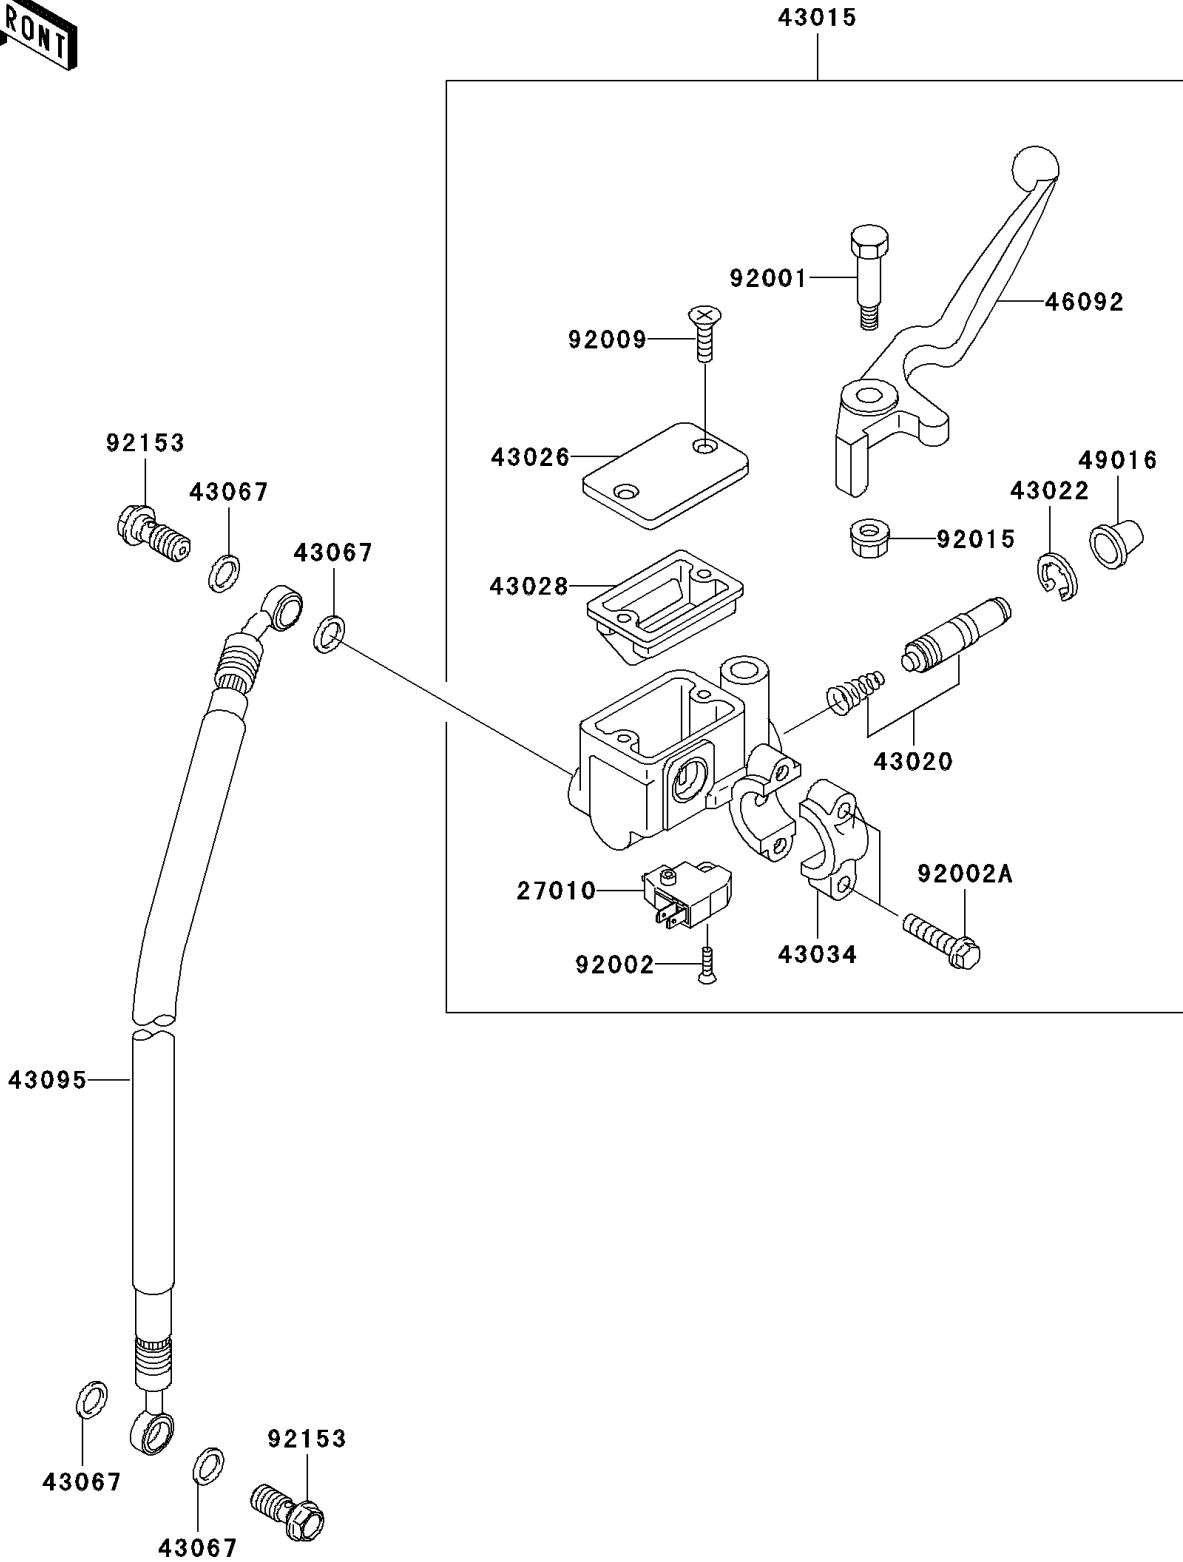

# 2003 Eliminator 125 (Canada Only) PARTS DIAGRAM

Front Master Cylinder

F2291

## 2003 Eliminator 125 (Canada Only) PARTS LIST

### Front Master Cylinder

ITEM NAME	PART NUMBER	QUANTITY
SWITCH,BRAKE (Ref # 27010)	27010-0025	1
CYLINDER-ASSY-MASTER,FR (Ref # 43015)	43015-1669	1
PISTON-COMP-BRAKE (Ref # 43020)	43020-1095	1
STOPPER-BRAKE,PISTON (Ref # 43022)	43022-1010	1
CAP-BRAKE (Ref # 43026)	43026-1074	1
DIAPHRAGM (Ref # 43028)	43028-1061	1
HOLDER-BRAKE,MASTER CYLINDER (Ref # 43034)	43034-1016	1
WASHER,10.5X15X1.5 (Ref # 43067)	43067-001	4
HOSE-BRAKE,FR (Ref # 43095)	43095-1182	1
LEVER-GRIP,FRONT BRAKE (Ref # 46092)	46092-1203	1
COVER-SEAL,MASTER CYLINDER (Ref # 49016)	49016-1044	1
BOLT,FRONT BRAKE LEVER (Ref # 92001)	92001-1728	1
BOLT,SCREW,4X12 (Ref # 92002)	92002-1323	1
BOLT (Ref # 92002A)	92002-1894	2
SCREW,4MM (Ref # 92009)	92009-1458	2
NUT,FLANGED,6MM,BLACK (Ref # 92015)	92015-1233	1
BOLT,OIL,L=23 (Ref # 92153)	92153-0627	2