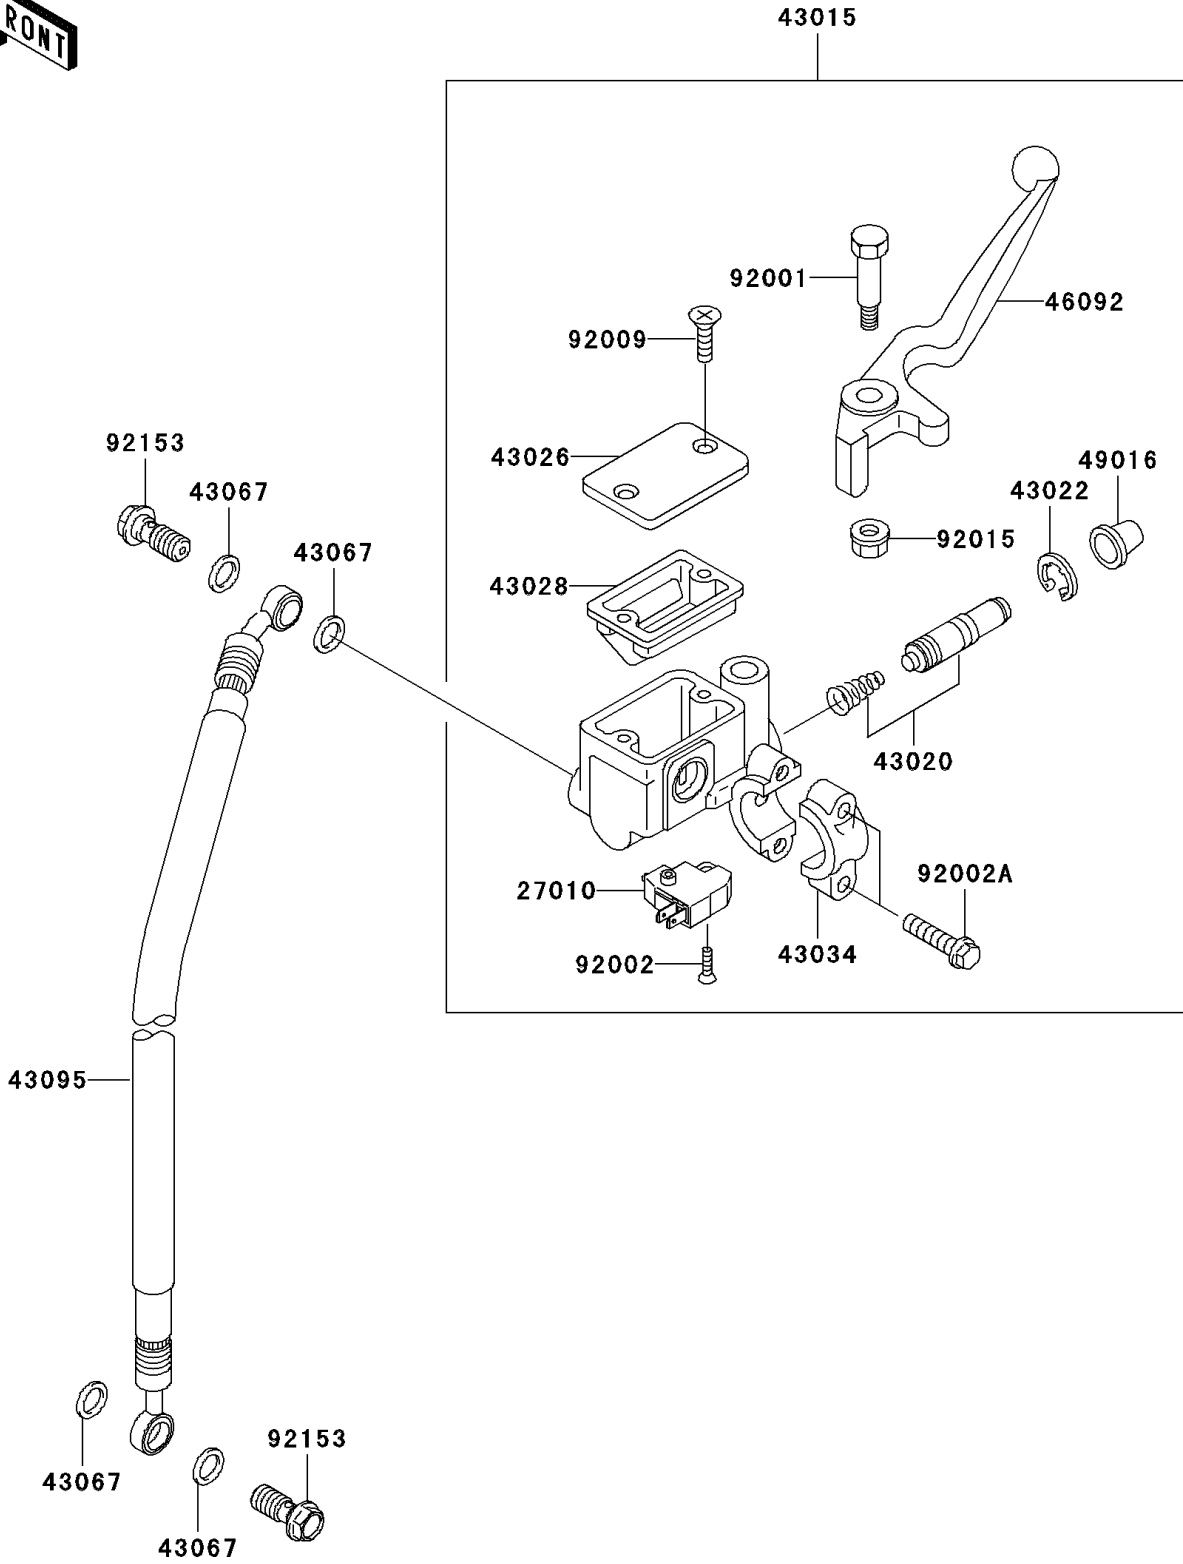

2004 Eliminator 125 PARTS DIAGRAM

Front Master Cylinder

F2291

2004 Eliminator 125 PARTS LIST

Front Master Cylinder

ITEM NAME	PART NUMBER	QUANTITY
SWITCH,BRAKE (Ref # 27010)	27010-0025	1
CYLINDER-ASSY-MASTER,FR (Ref # 43015)	43015-1669	1
PISTON-COMP-BRAKE (Ref # 43020)	43020-1095	1
STOPPER-BRAKE,PISTON (Ref # 43022)	43022-1010	1
CAP-BRAKE (Ref # 43026)	43026-1074	1
DIAPHRAGM (Ref # 43028)	43028-1061	1
HOLDER-BRAKE,MASTER CYLINDER (Ref # 43034)	43034-1016	1
WASHER,10.5X15X1.5 (Ref # 43067)	43067-001	4
HOSE-BRAKE,FR (Ref # 43095)	43095-1182	1
LEVER-GRIP,FRONT BRAKE (Ref # 46092)	46092-1203	1
COVER-SEAL,MASTER CYLINDER (Ref # 49016)	49016-1044	1
BOLT,FRONT BRAKE LEVER (Ref # 92001)	92001-1728	1
BOLT,SCREW,4X12 (Ref # 92002)	92002-1323	1
BOLT (Ref # 92002A)	92002-1894	2
SCREW,4MM (Ref # 92009)	92009-1458	2
NUT,FLANGED,6MM,BLACK (Ref # 92015)	92015-1233	1
BOLT,OIL,L=23 (Ref # 92153)	92153-0627	2