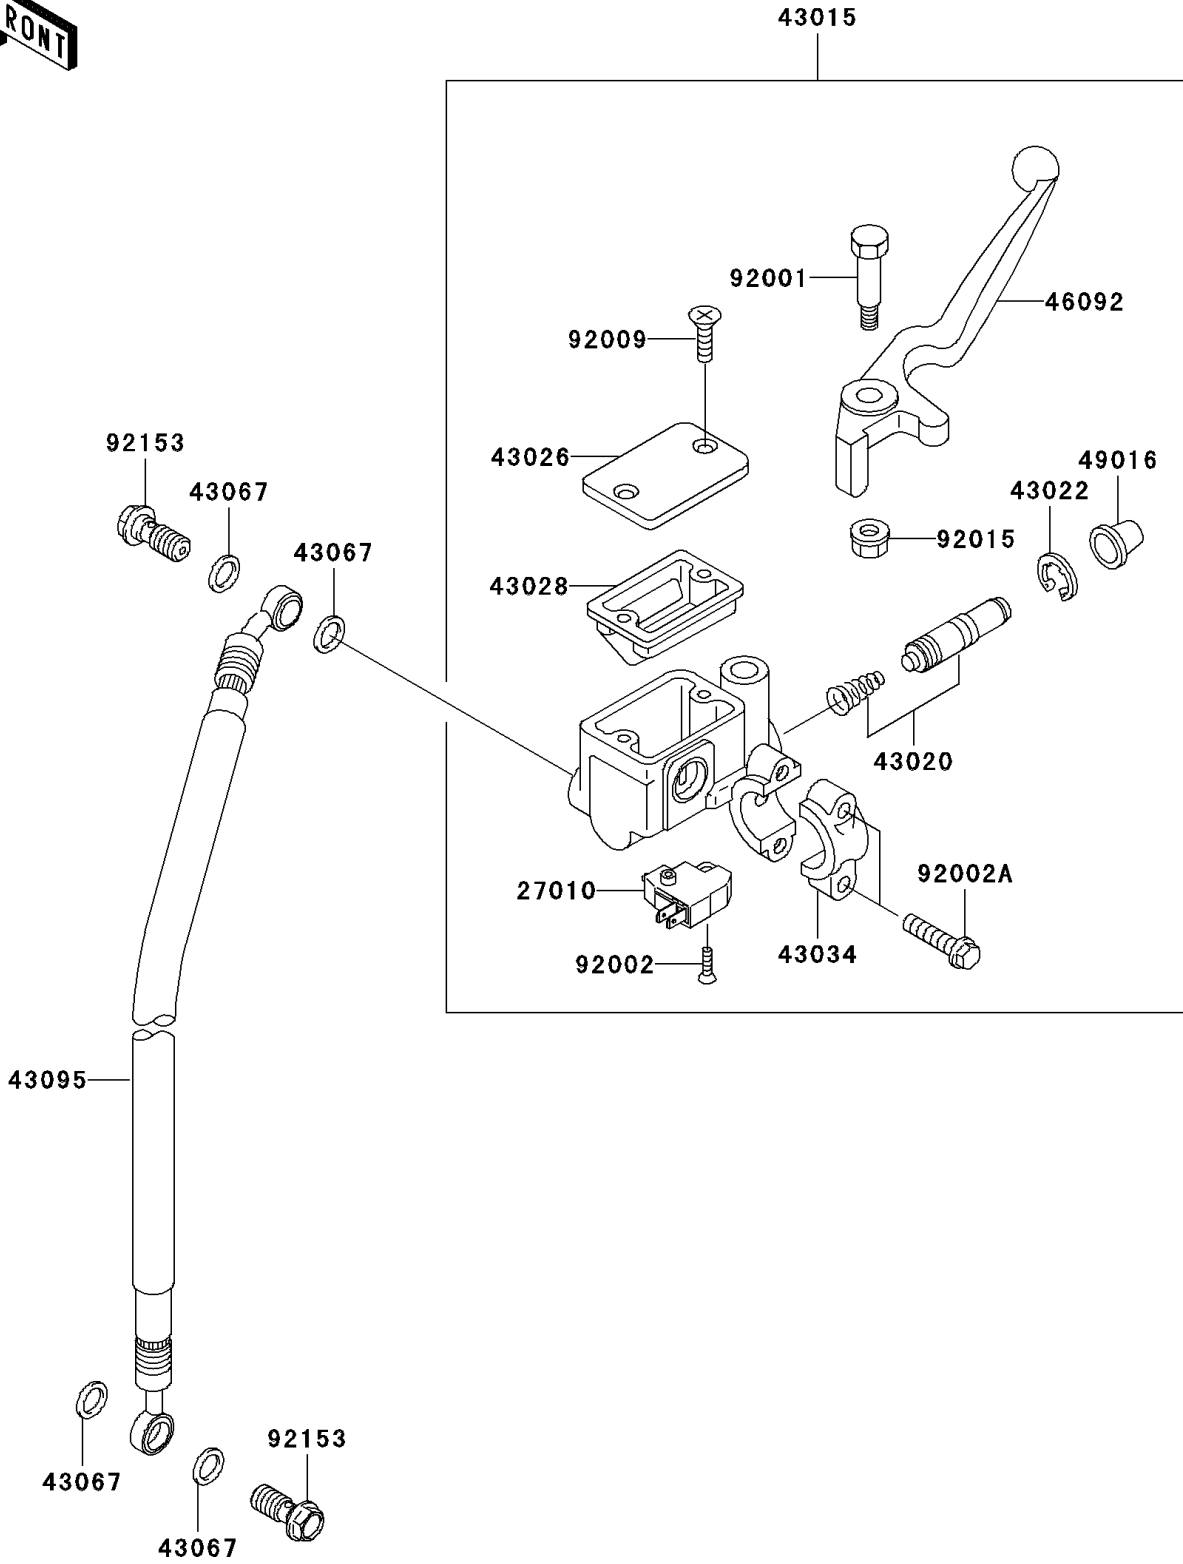

# 2005 Eliminator 125 PARTS DIAGRAM

Front Master Cylinder

F2291

## 2005 Eliminator 125 PARTS LIST

### Front Master Cylinder

ITEM NAME	PART NUMBER	QUANTITY
SWITCH,BRAKE (Ref # 27010)	27010-0025	1
CYLINDER-ASSY-MASTER,FR (Ref # 43015)	43015-1669	1
PISTON-COMP-BRAKE (Ref # 43020)	43020-1095	1
STOPPER-BRAKE,PISTON (Ref # 43022)	43022-1010	1
CAP-BRAKE (Ref # 43026)	43026-1074	1
DIAPHRAGM (Ref # 43028)	43028-1061	1
HOLDER-BRAKE,MASTER CYLINDER (Ref # 43034)	43034-1016	1
WASHER,10.5X15X1.5 (Ref # 43067)	43067-001	4
HOSE-BRAKE,FR (Ref # 43095)	43095-1182	1
LEVER-GRIP,FRONT BRAKE (Ref # 46092)	46092-1203	1
COVER-SEAL,MASTER CYLINDER (Ref # 49016)	49016-1044	1
BOLT,FRONT BRAKE LEVER (Ref # 92001)	92001-1728	1
BOLT,SCREW,4X12 (Ref # 92002)	92002-1323	1
BOLT (Ref # 92002A)	92002-1894	2
SCREW,4MM (Ref # 92009)	92009-1458	2
NUT,FLANGED,6MM,BLACK (Ref # 92015)	92015-1233	1
BOLT,OIL,L=23 (Ref # 92153)	92153-0627	2