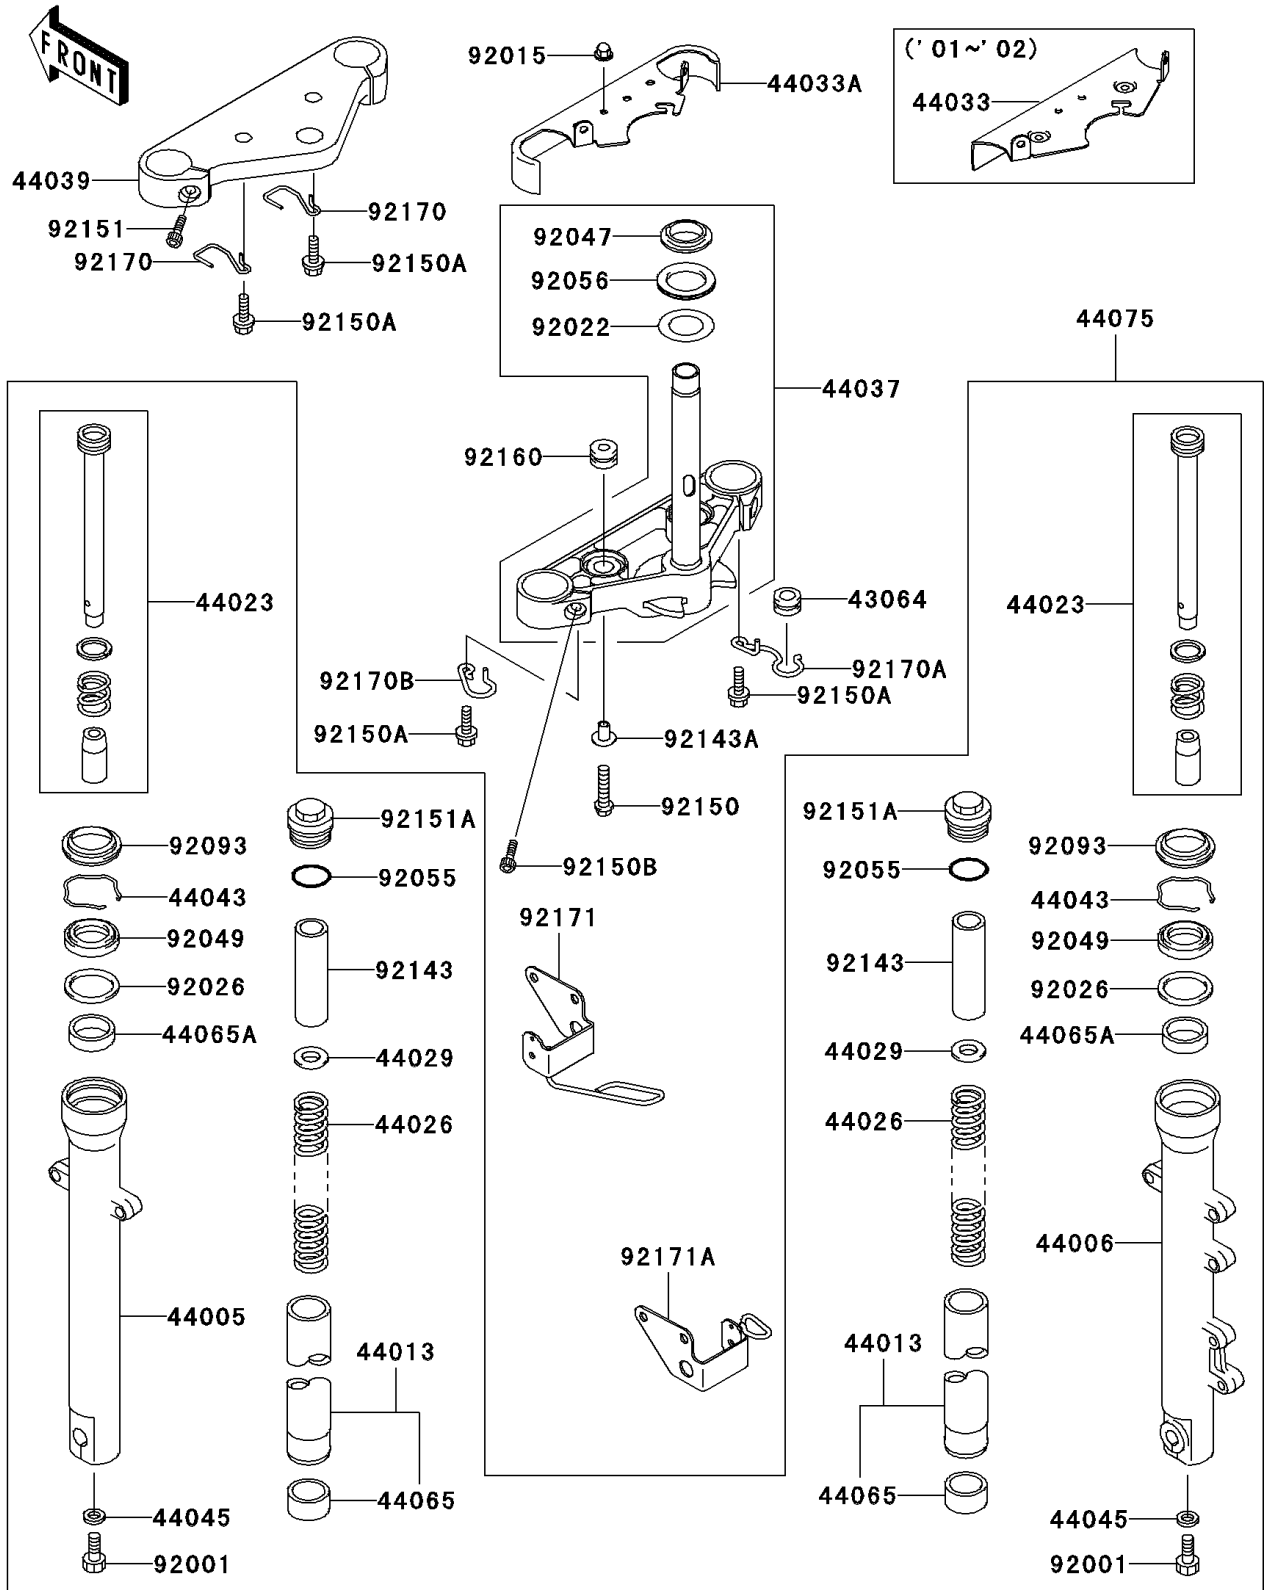

2003 Eliminator 125 (Canada Only) PARTS DIAGRAM

Front Fork

F2340

2003 Eliminator 125 (Canada Only) PARTS LIST

Front Fork

ITEM NAME	PART NUMBER	QUANTITY
GROMMET,HOSE CLAMP (Ref # 43064)	43064-007	2
PIPE-LEFT FORK OUTER (Ref # 44005)	44005-1391	1
PIPE-RIGHT FORK OUTER (Ref # 44006)	44006-1390	1
PIPE-FORK INNER (Ref # 44013)	44013-1444	2
CYLINDER-SET-FORK (Ref # 44023)	44023-1128	2
SPRING-FRONT FORK (Ref # 44026)	44026-1680	2
SEAT-FORK SPRING (Ref # 44029)	44029-1136	2
COVER-FORK (Ref # 44033A)	44033-1270	1
HOLDER-FORK UNDER (Ref # 44037)	44037-1361	1
HOLDER-FORK UPPER (Ref # 44039)	44039-1275	1
RING,OIL SEAL STOPPER (Ref # 44043)	44043-057	2
GASKET,FORK CYLINDER BOLT (Ref # 44045)	44045-051	2
BUSHING-FRONT FORK,INNER PIPE (Ref # 44065)	44065-1123	2
BUSHING-FRONT FORK,OUTER TUBE (Ref # 44065A)	44065-1124	2
DAMPER-SET-FORK (Ref # 44075)	44075-1076	1
BOLT,FORK CYLINDER (Ref # 92001)	92001-1464	2
NUT,CAP,6MM (Ref # 92015)	92015-1385	2
WASHER,30.5X50X0.6 (Ref # 92022)	92022-231	1
SPACER (Ref # 92026)	92026-1365	2
RACE,STEERING STEM BEARING (Ref # 92047)	92047-012	1
SEAL-OIL,FORK OUTER TUBE (Ref # 92049)	92049-1340	2
RING-O,FORK TOP (Ref # 92055)	92055-1367	2
SEAL-OIL,STEERING STEM (Ref # 92056)	92056-003	1
SEAL,FORK OUTER TUBE (Ref # 92093)	92093-1280	2
COLLAR,FORK (Ref # 92143)	92143-1311	2
COLLAR,L=12 (Ref # 92143A)	92143-1683	2
BOLT,FLANGED,6X27 (Ref # 92150)	92150-1124	2
BOLT,6X14 (Ref # 92150A)	92150-1340	4
BOLT,SOCKET,10X25 (Ref # 92150B)	92150-1387	2

2003 Eliminator 125 (Canada Only) PARTS LIST

Front Fork

ITEM NAME	PART NUMBER	QUANTITY
BOLT (Ref # 92151)	92151-1261	2
BOLT,FORK TOP (Ref # 92151A)	92151-1262	2
DAMPER (Ref # 92160)	92160-1167	2
CLAMP,CABLE (Ref # 92170)	92170-1769	2
CLAMP,HOSE (Ref # 92170A)	92170-1840	1
CLAMP,CABLE (Ref # 92170B)	92170-1841	1
CLAMP,CABLE (Ref # 92171)	92171-1294	1
CLAMP,BRAKE HOSE (Ref # 92171A)	92171-1295	1