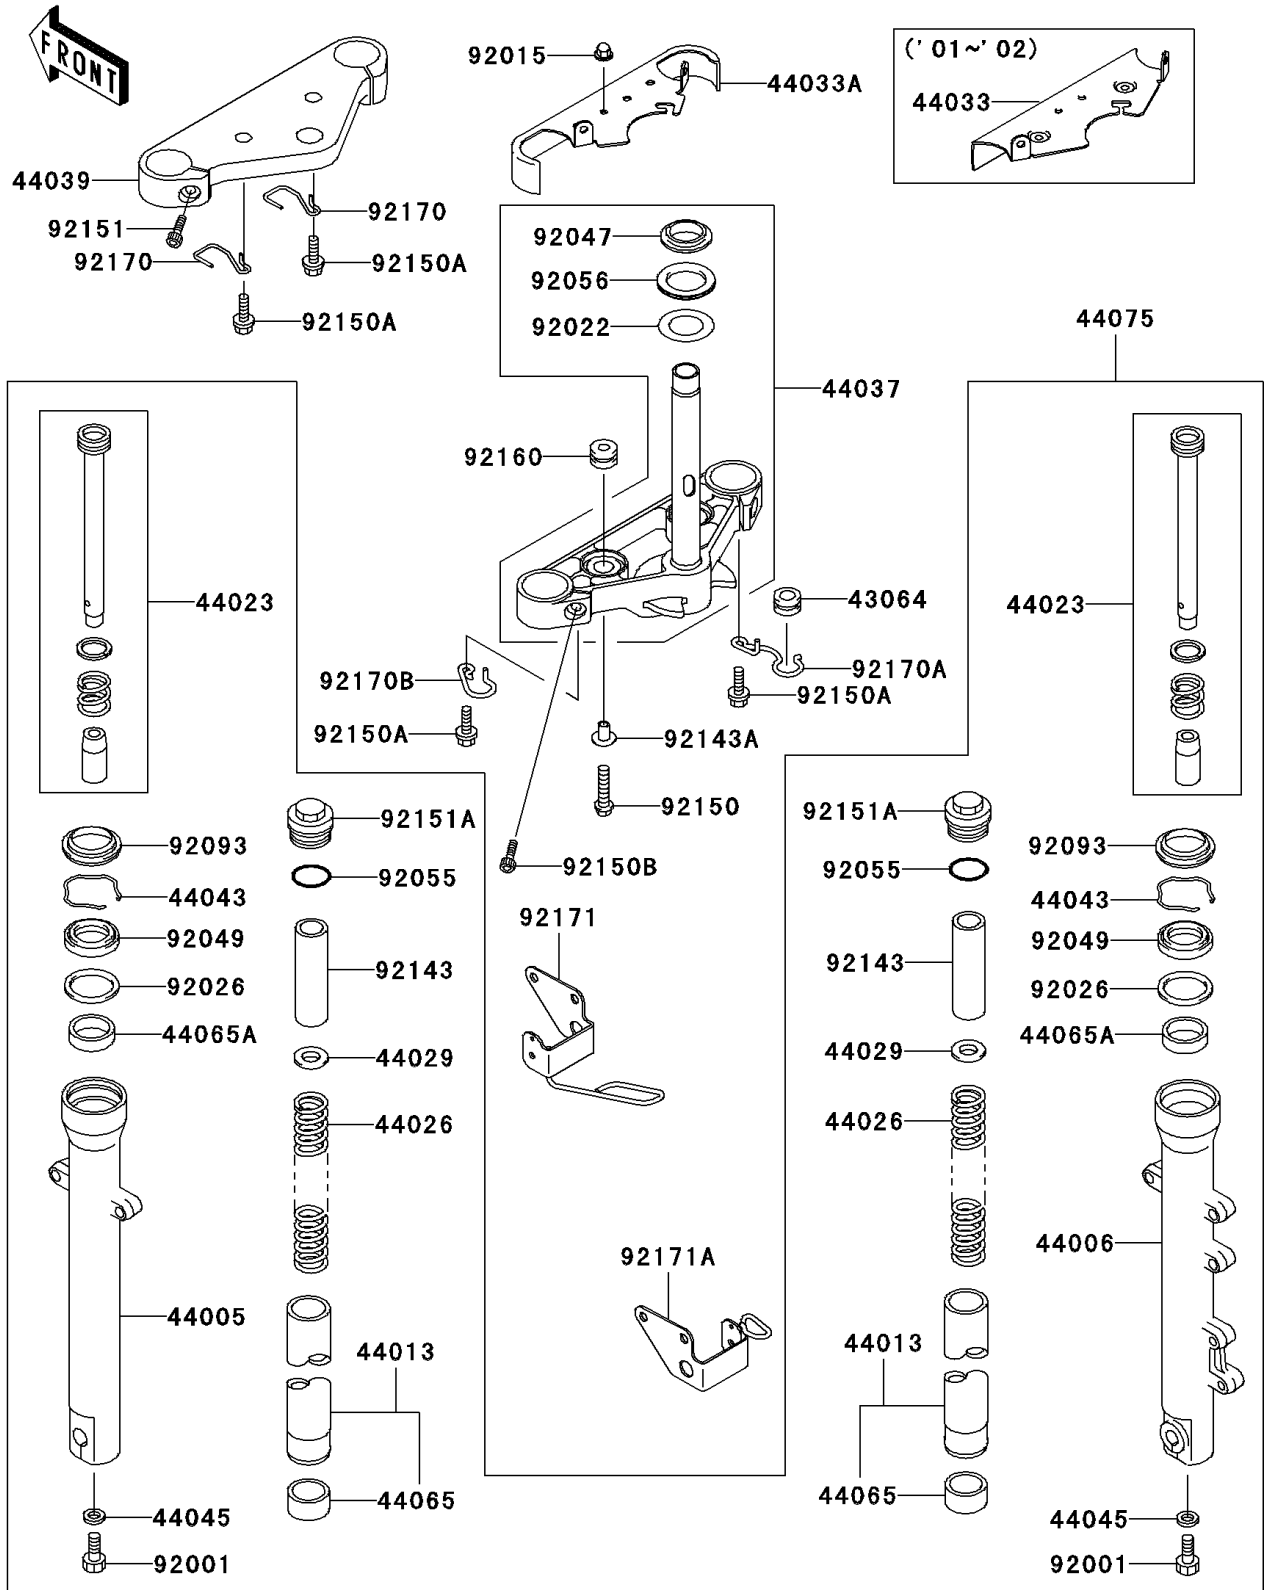

2005 Eliminator 125 PARTS DIAGRAM

Front Fork

F2340

2005 Eliminator 125 PARTS LIST

Front Fork

ITEM NAME	PART NUMBER	QUANTITY
GROMMET,HOSE CLAMP (Ref # 43064)	43064-007	2
PIPE-LEFT FORK OUTER (Ref # 44005)	44005-1391	1
PIPE-RIGHT FORK OUTER (Ref # 44006)	44006-1390	1
PIPE-FORK INNER (Ref # 44013)	44013-1444	2
CYLINDER-SET-FORK (Ref # 44023)	44023-1128	2
SPRING-FRONT FORK (Ref # 44026)	44026-1680	2
SEAT-FORK SPRING (Ref # 44029)	44029-1136	2
COVER-FORK (Ref # 44033A)	44033-1270	1
HOLDER-FORK UNDER (Ref # 44037)	44037-1361	1
HOLDER-FORK UPPER (Ref # 44039)	44039-1275	1
RING,OIL SEAL STOPPER (Ref # 44043)	44043-057	2
GASKET,FORK CYLINDER BOLT (Ref # 44045)	44045-051	2
BUSHING-FRONT FORK,INNER PIPE (Ref # 44065)	44065-1123	2
BUSHING-FRONT FORK,OUTER TUBE (Ref # 44065A)	44065-1124	2
DAMPER-SET-FORK (Ref # 44075)	44075-1076	1
BOLT,FORK CYLINDER (Ref # 92001)	92001-1464	2
NUT,CAP,6MM (Ref # 92015)	92015-1385	2
WASHER,30.5X50X0.6 (Ref # 92022)	92022-231	1
SPACER (Ref # 92026)	92026-1365	2
RACE,STEERING STEM BEARING (Ref # 92047)	92047-012	1
SEAL-OIL,FORK OUTER TUBE (Ref # 92049)	92049-1340	2
RING-O,FORK TOP (Ref # 92055)	92055-1367	2
SEAL-OIL,STEERING STEM (Ref # 92056)	92056-003	1
SEAL,FORK OUTER TUBE (Ref # 92093)	92093-1280	2
COLLAR,FORK (Ref # 92143)	92143-1311	2
COLLAR,L=12 (Ref # 92143A)	92143-1683	2
BOLT,FLANGED,6X27 (Ref # 92150)	92150-1124	2
BOLT,6X14 (Ref # 92150A)	92150-1340	4
BOLT,SOCKET,10X25 (Ref # 92150B)	92150-1387	2

2005 Eliminator 125 PARTS LIST

Front Fork

ITEM NAME	PART NUMBER	QUANTITY
BOLT (Ref # 92151)	92151-1261	2
BOLT,FORK TOP (Ref # 92151A)	92151-1262	2
DAMPER (Ref # 92160)	92160-1167	2
CLAMP,CABLE (Ref # 92170)	92170-1769	2
CLAMP,HOSE (Ref # 92170A)	92170-1840	1
CLAMP,CABLE (Ref # 92170B)	92170-1841	1
CLAMP,CABLE (Ref # 92171)	92171-1294	1
CLAMP,BRAKE HOSE (Ref # 92171A)	92171-1295	1