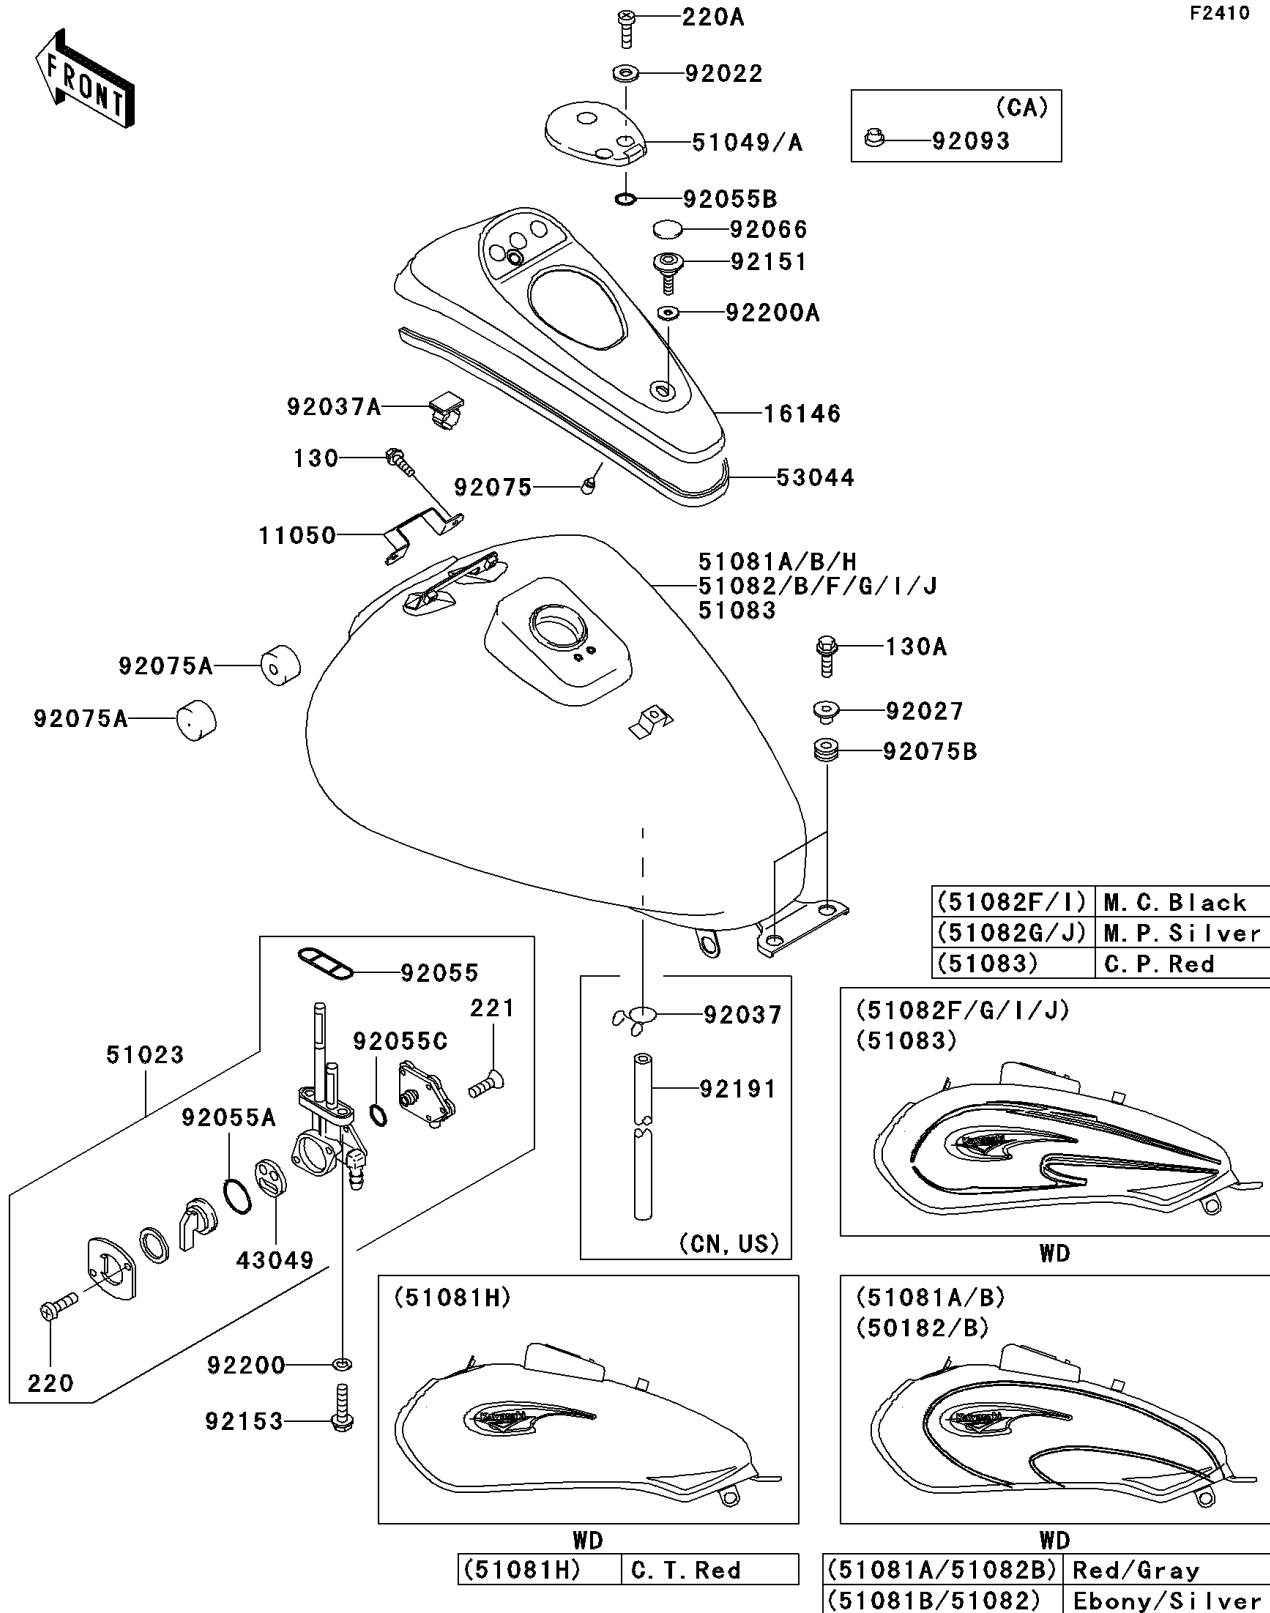

2003 Eliminator 125 (Canada Only) PARTS DIAGRAM

Fuel Tank

F2410

2003 Eliminator 125 (Canada Only) PARTS LIST

Fuel Tank

ITEM NAME	PART NUMBER	QUANTITY
BRACKET,FUEL TANK COVER (Ref # 11050)	11050-1433	1
COVER-ASSY,FUEL TANK (Ref # 16146)	16146-1190	1
PACKING,TAP VALVE (Ref # 43049)	43049-1091	1
TAP-ASSY,FUEL (Ref # 51023)	51023-1279	1
CAP-TANK,FUEL (Ref # 51049A)	51049-1142	1
TANK-COMP-FUEL,RED/GRAY (Ref # 51081A)	51081-5267-II	1
TANK-COMP-FUEL,EBONY/SILVER (Ref # 51081B)	51081-5268-IF	1
TRIM,L=870 (Ref # 53044)	53044-1316	1
WASHER,5.1X10X1.0 (Ref # 92022)	92022-1977	2
COLLAR,L=13.1 (Ref # 92027)	92027-251	2
CLAMP (Ref # 92037)	92037-1712	1
CLAMP,TUBE (Ref # 92037A)	92037-1794	1
RING-O,FUEL TAP PACKING (Ref # 92055)	92055-1112	1
RING-O,TAP LEVER (Ref # 92055A)	92055-1419	1
RING-O,ID=9 (Ref # 92055B)	92055-1552	2
RING-O (Ref # 92055C)	92055-1664	1
PLUG (Ref # 92066)	92066-1301	2
DAMPER (Ref # 92075)	92075-035	2
DAMPER,FUEL TANK (Ref # 92075A)	92075-101	2
DAMPER (Ref # 92075B)	92075-209	2
BOLT,6MM (Ref # 92151)	92151-1248	2
BOLT,FLANGED,6X25 (Ref # 92153)	92153-0514	2
TUBE,7X10X530 (Ref # 92191)	92191-1302	1
WASHER,6.5X11.5X0.8 (Ref # 92200)	92200-0117	2
WASHER,9.3X18X1.6 (Ref # 92200A)	92200-1439	2
BOLT-FLANGED (Ref # 130)	130J0612	2
BOLT-FLANGED (Ref # 130A)	130J0620	2
SCREW-PAN-CROS (Ref # 220)	220B0308	2
SCREW-PAN-CROS (Ref # 220A)	220D0510	2

2003 Eliminator 125 (Canada Only) PARTS LIST

Fuel Tank

ITEM NAME	PART NUMBER	QUANTITY
SCREW-CSK-CROS,4X14 (Ref # 221)	221B0414	5