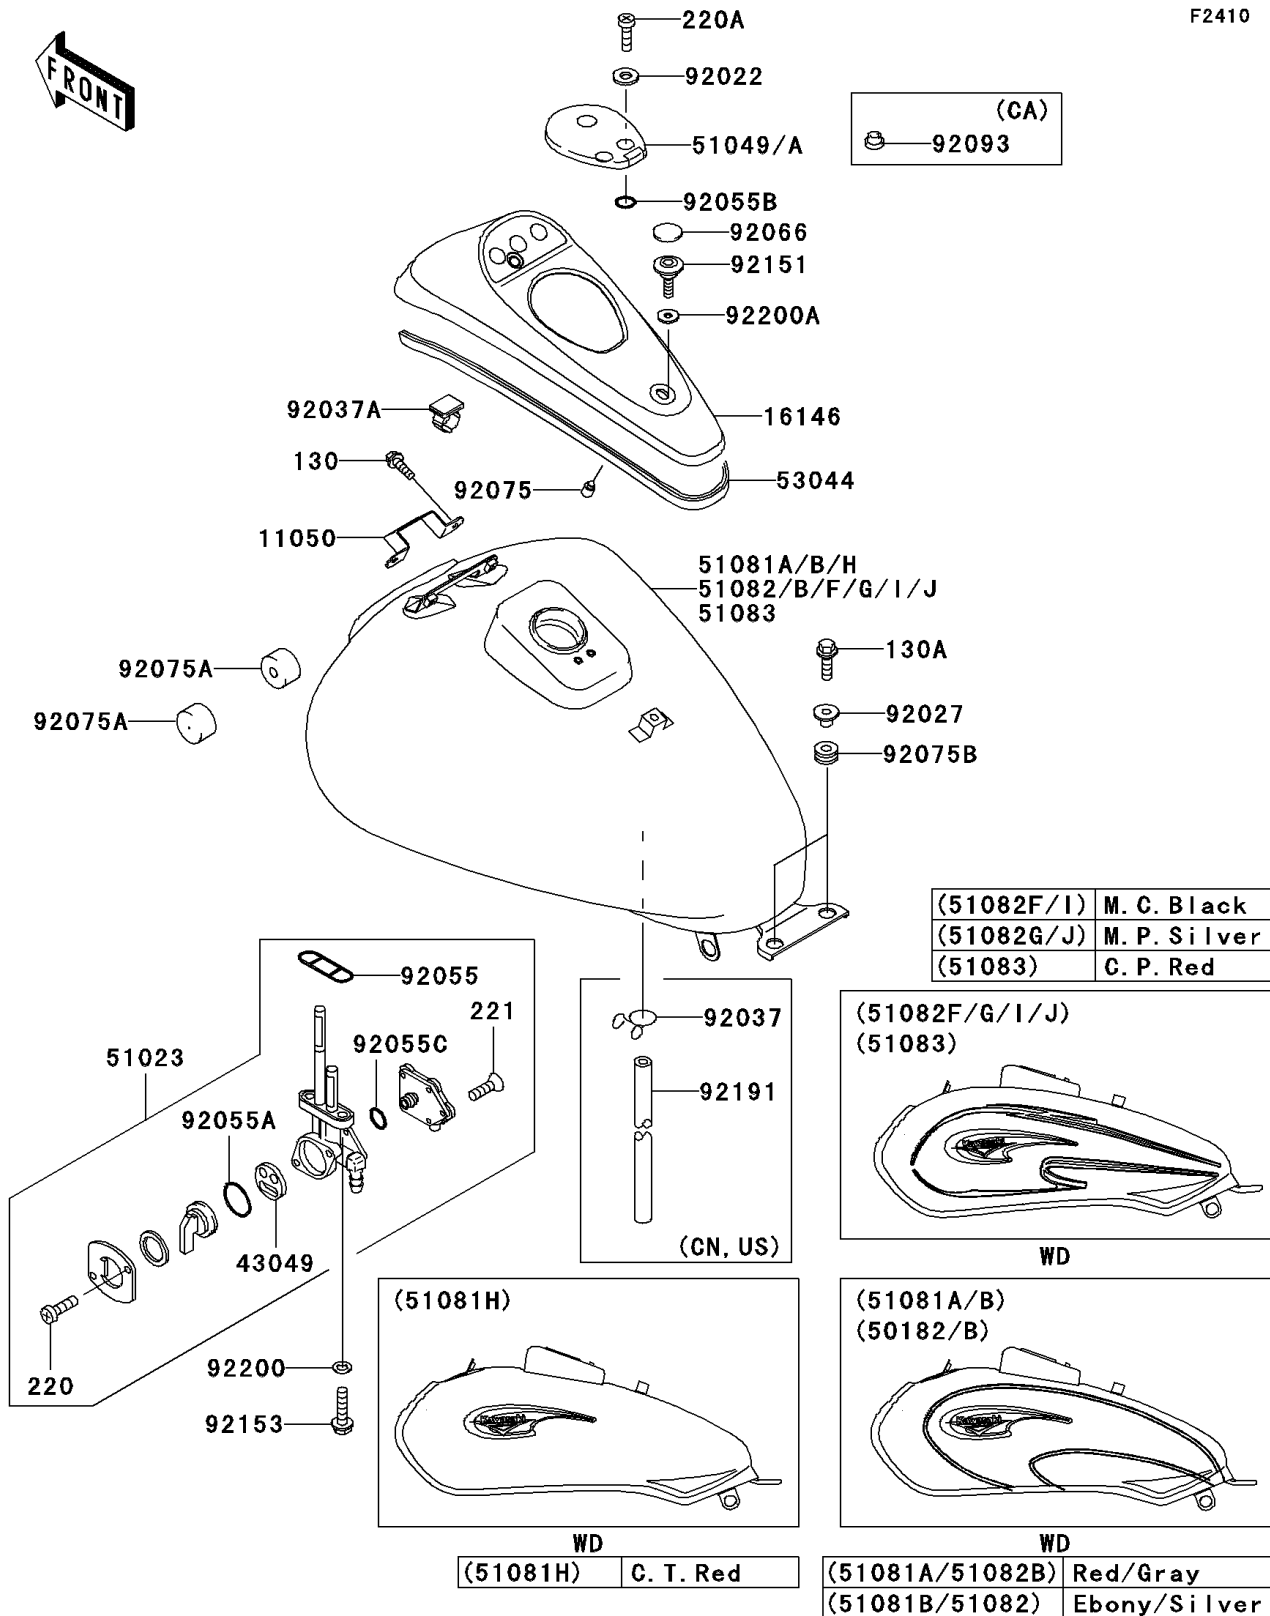

2005 Eliminator 125 PARTS DIAGRAM

Fuel Tank

F2410

2005 Eliminator 125 PARTS LIST

Fuel Tank

ITEM NAME	PART NUMBER	QUANTITY
BRACKET,FUEL TANK COVER (Ref # 11050)	11050-1433	1
COVER-ASSY,FUEL TANK (Ref # 16146)	16146-1190	1
PACKING,TAP VALVE (Ref # 43049)	43049-1091	1
TAP-ASSY,FUEL (Ref # 51023)	51023-1279	1
CAP-TANK,FUEL (Ref # 51049A)	51049-1142	1
TRIM,L=870 (Ref # 53044)	53044-1316	1
WASHER,5.1X10X1.0 (Ref # 92022)	92022-1977	2
COLLAR,L=13.1 (Ref # 92027)	92027-251	2
CLAMP,TUBE (Ref # 92037A)	92037-1794	1
RING-O,FUEL TAP PACKING (Ref # 92055)	92055-1112	1
RING-O,TAP LEVER (Ref # 92055A)	92055-1419	1
RING-O,ID=9 (Ref # 92055B)	92055-1552	2
RING-O (Ref # 92055C)	92055-1664	1
PLUG (Ref # 92066)	92066-1301	2
DAMPER (Ref # 92075)	92075-035	2
DAMPER,FUEL TANK (Ref # 92075A)	92075-101	2
DAMPER (Ref # 92075B)	92075-209	2
BOLT,6MM (Ref # 92151)	92151-1248	2
BOLT,FLANGED,6X25 (Ref # 92153)	92153-0514	2
WASHER,6.5X11.5X0.8 (Ref # 92200)	92200-0117	2
WASHER,9.3X18X1.6 (Ref # 92200A)	92200-1439	2
BOLT-FLANGED (Ref # 130)	130J0612	2
BOLT-FLANGED (Ref # 130A)	130J0620	2
SCREW-PAN-CROS (Ref # 220)	220B0308	2
SCREW-PAN-CROS (Ref # 220A)	220D0510	2
SCREW-CSK-CROS,4X14 (Ref # 221)	221B0414	5
TANK-COMP-FUEL,M.C.BLACK (Ref # 51082F)	51082-5436-167	1
TANK-COMP-FUEL,M.C.BLACK (Ref # 51082I)	51082-5445-167	1
CLAMP (Ref # 92037)	92037-1712	1

2005 Eliminator 125 PARTS LIST

Fuel Tank

ITEM NAME	PART NUMBER	QUANTITY
SEAL,FUEL TANK CAP (Ref # 92093)	92093-1030	1
TUBE,7X10X530 (Ref # 92191)	92191-1302	1