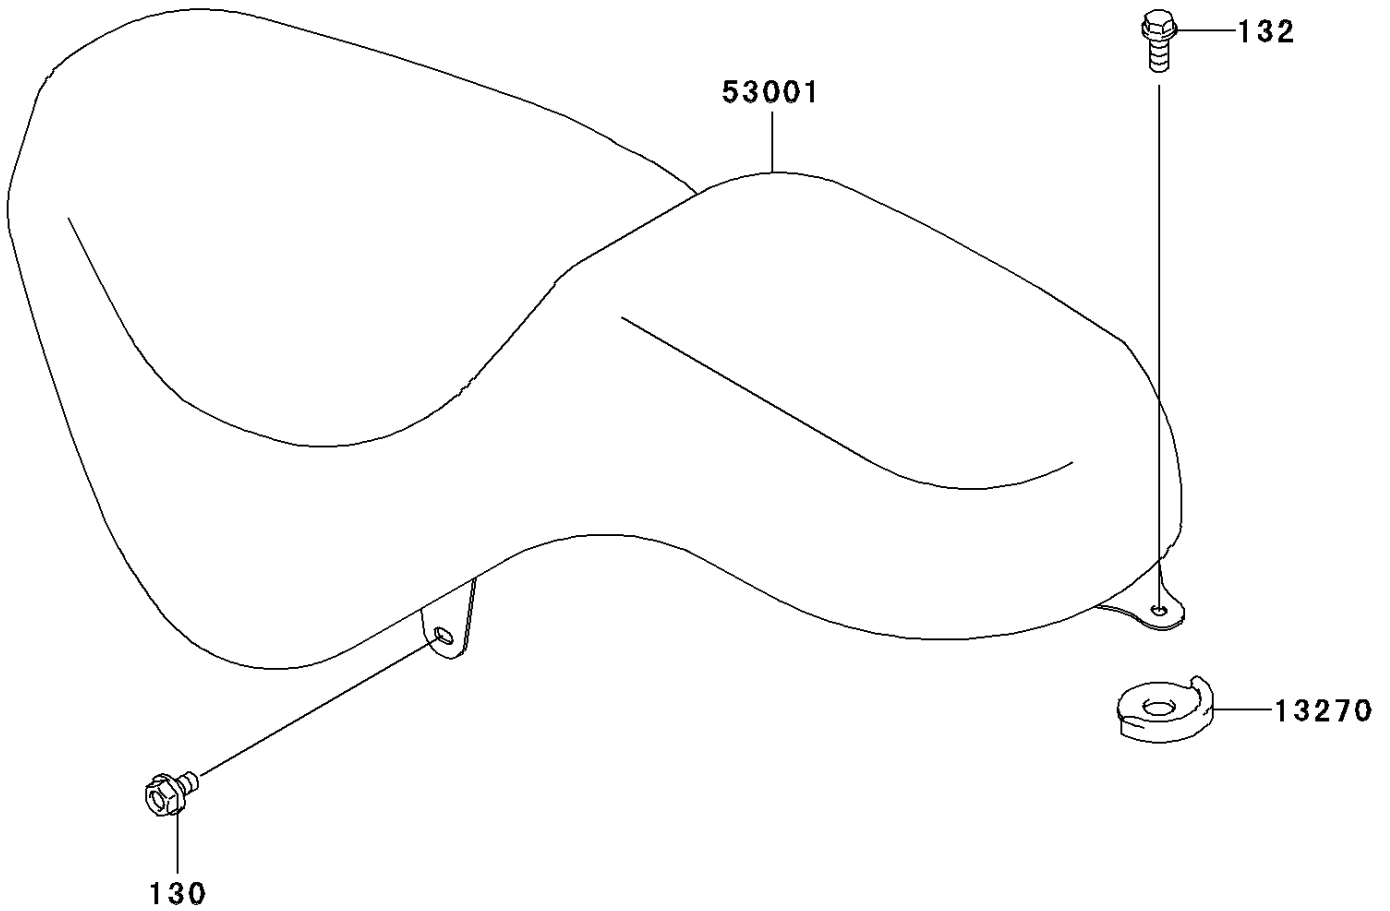

2003 Eliminator 125 (Canada Only) PARTS DIAGRAM

Seat

F2510

2003 Eliminator 125 (Canada Only) PARTS LIST

Seat

ITEM NAME	PART NUMBER	QUANTITY
BOLT-FLANGED (Ref # 130)	130J0610	2
BOLT-FLANGED-SMALL,6X14 (Ref # 132)	132E0614	1
PLATE,RR SEAT,FR (Ref # 13270)	13270-1484	1
SEAT-ASSY,DUAL,W/BAND,BLACK (Ref # 53001)	53001-1847-MA	1