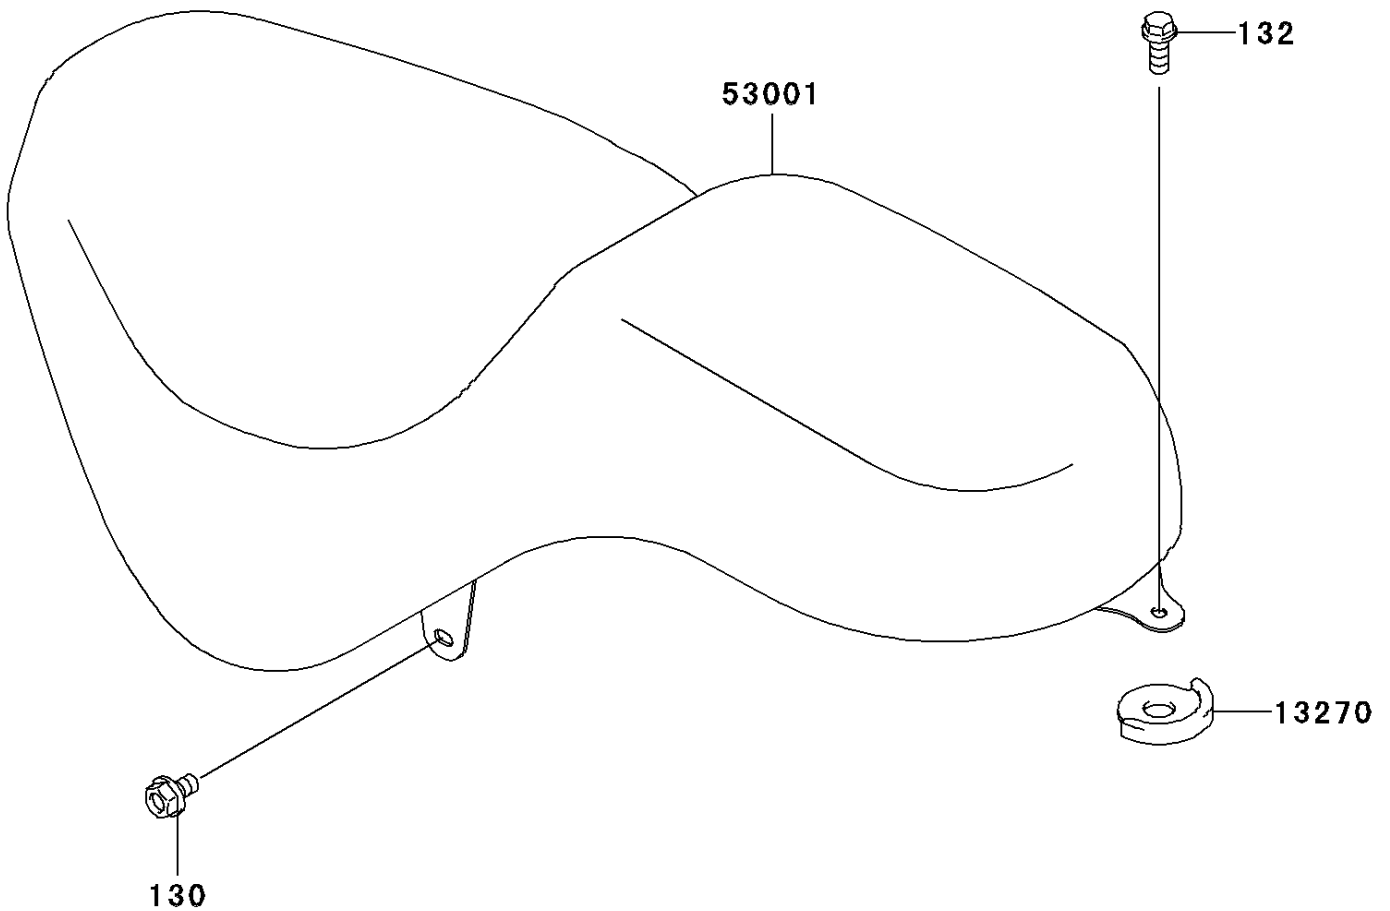

# 2003 Eliminator 125 (Canada Only) PARTS DIAGRAM

Seat

F2510

## 2003 Eliminator 125 (Canada Only) PARTS LIST

### Seat

ITEM NAME	PART NUMBER	QUANTITY
BOLT-FLANGED (Ref # 130)	130J0610	2
BOLT-FLANGED-SMALL,6X14 (Ref # 132)	132E0614	1
PLATE,RR SEAT,FR (Ref # 13270)	13270-1484	1
SEAT-ASSY,DUAL,W/BAND,BLACK (Ref # 53001)	53001-1847-MA	1