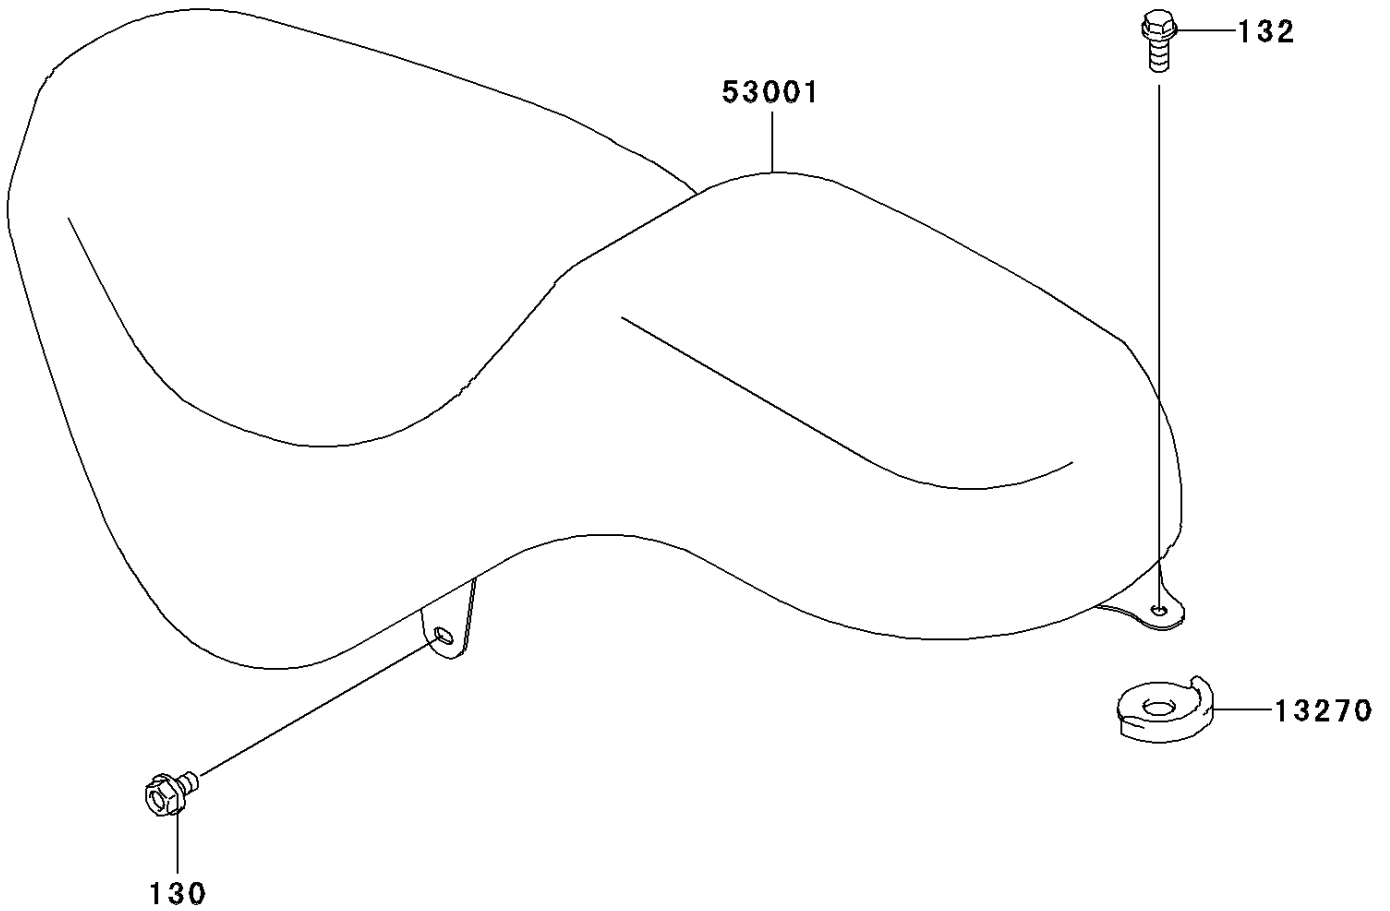

# 2005 Eliminator 125 PARTS DIAGRAM

Seat

F2510

## 2005 Eliminator 125 PARTS LIST

### Seat

ITEM NAME	PART NUMBER	QUANTITY
BOLT-FLANGED (Ref # 130)	130J0610	2
BOLT-FLANGED-SMALL,6X14 (Ref # 132)	132E0614	1
PLATE,RR SEAT,FR (Ref # 13270)	13270-1484	1
SEAT-ASSY,DUAL,W/BAND,BLACK (Ref # 53001)	53001-1847-MA	1