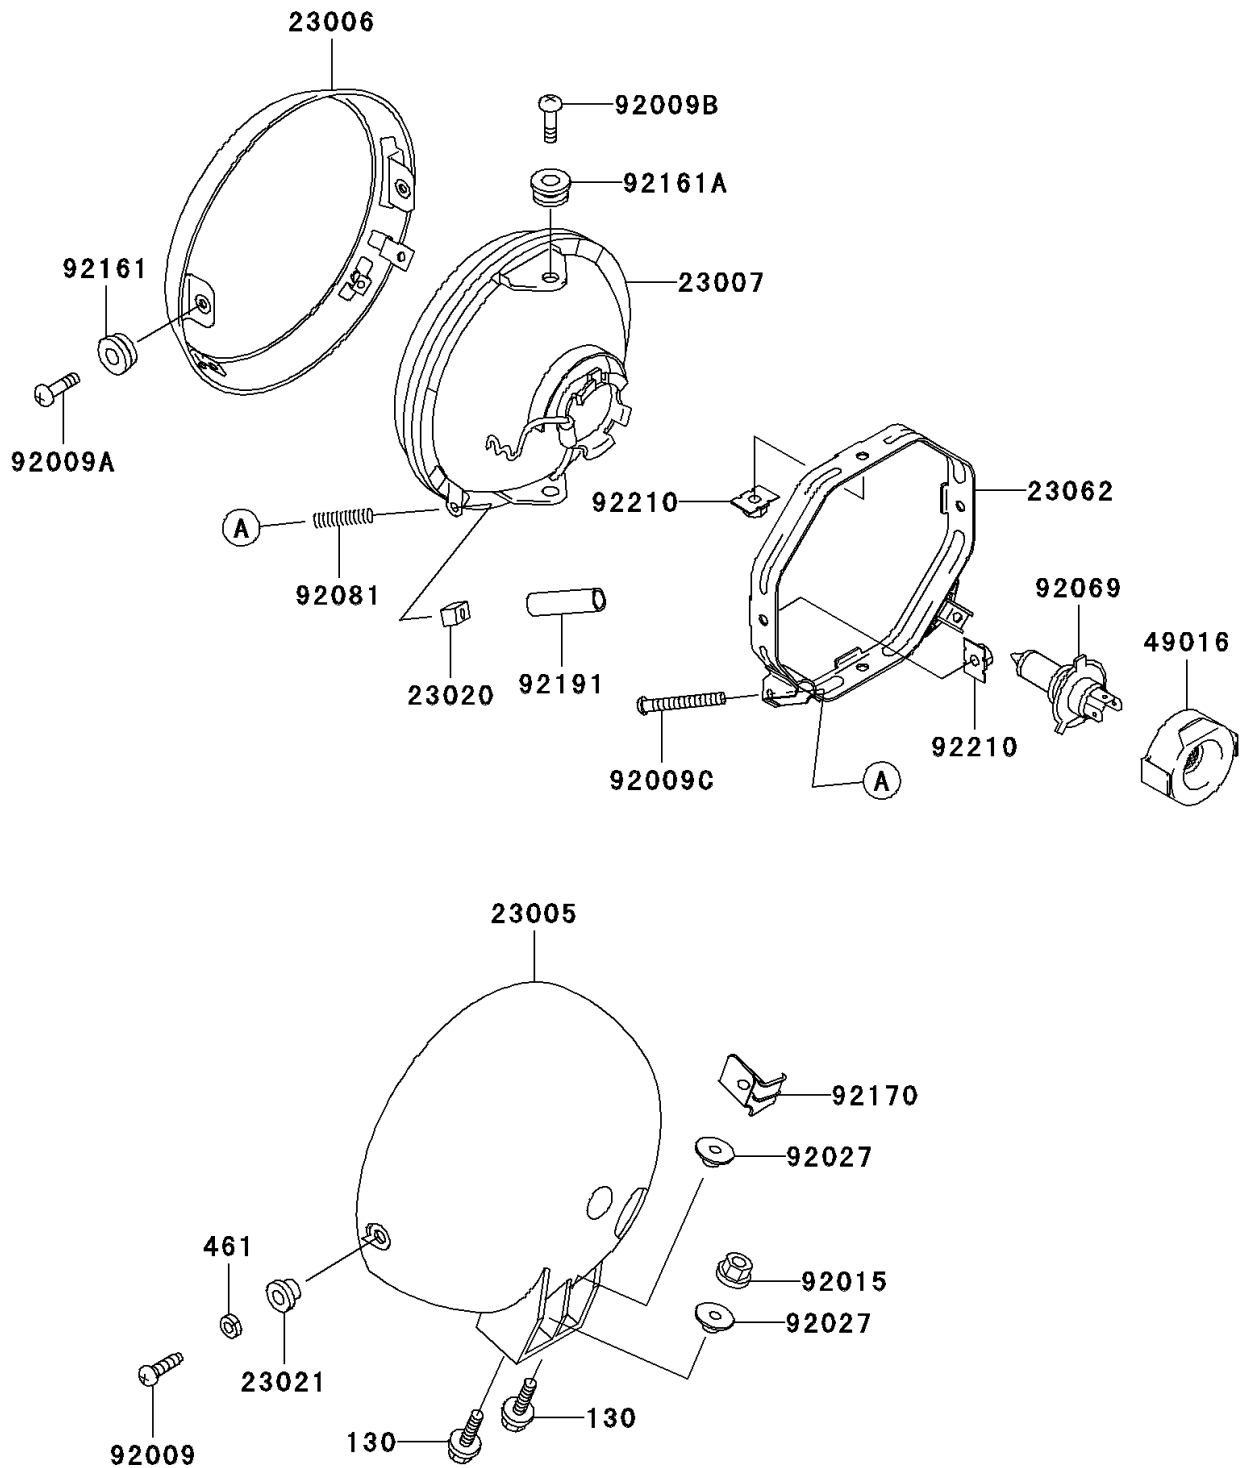

# 2003 Eliminator 125 (Canada Only) PARTS DIAGRAM

Headlight(s)

F2710

## 2003 Eliminator 125 (Canada Only) PARTS LIST

### Headlight(s)

ITEM NAME	PART NUMBER	QUANTITY
BOLT-FLANGED (Ref # 130)	130V0620	2
WASHER-SPRING,5MM (Ref # 461)	461S0500	2
BODY-COMP-HEAD LAMP (Ref # 23005)	23005-1149	1
RIM-LAMP (Ref # 23006)	23006-1084	1
LENS-COMP,HEAD LAMP (Ref # 23007)	23007-1401	1
NUT,4MM,FOCUS ADJUST (Ref # 23020)	23020-018	2
WASHER (Ref # 23021)	23021-010	2
BRACKET-COMP (Ref # 23062)	23062-1134	1
COVER-SEAL,HEAD LAMP SOCKET (Ref # 49016)	49016-1210	1
SCREW,5MM (Ref # 92009)	92009-1947	2
SCREW,5MM (Ref # 92009A)	92009-1955	2
SCREW,5MM (Ref # 92009B)	92009-1956	2
SCREW,4X50 (Ref # 92009C)	92009-1957	2
NUT,FLANGED,6MM (Ref # 92015)	92015-1367	1
COLLAR,L=6.5 (Ref # 92027)	92027-252	2
BULB,12V 60/55W,H4 (Ref # 92069)	92069-1002	1
SPRING,FOCUS ADJUSTING (Ref # 92081)	92081-1701	2
DAMPER (Ref # 92161)	92161-1187	2
DAMPER (Ref # 92161A)	92161-1188	2
CLAMP,HARNESS (Ref # 92170)	92170-1624	1
TUBE,3.5X5.5X19 (Ref # 92191)	92191-1217	2
NUT,SPECIAL,5MM (Ref # 92210)	92210-1060	4