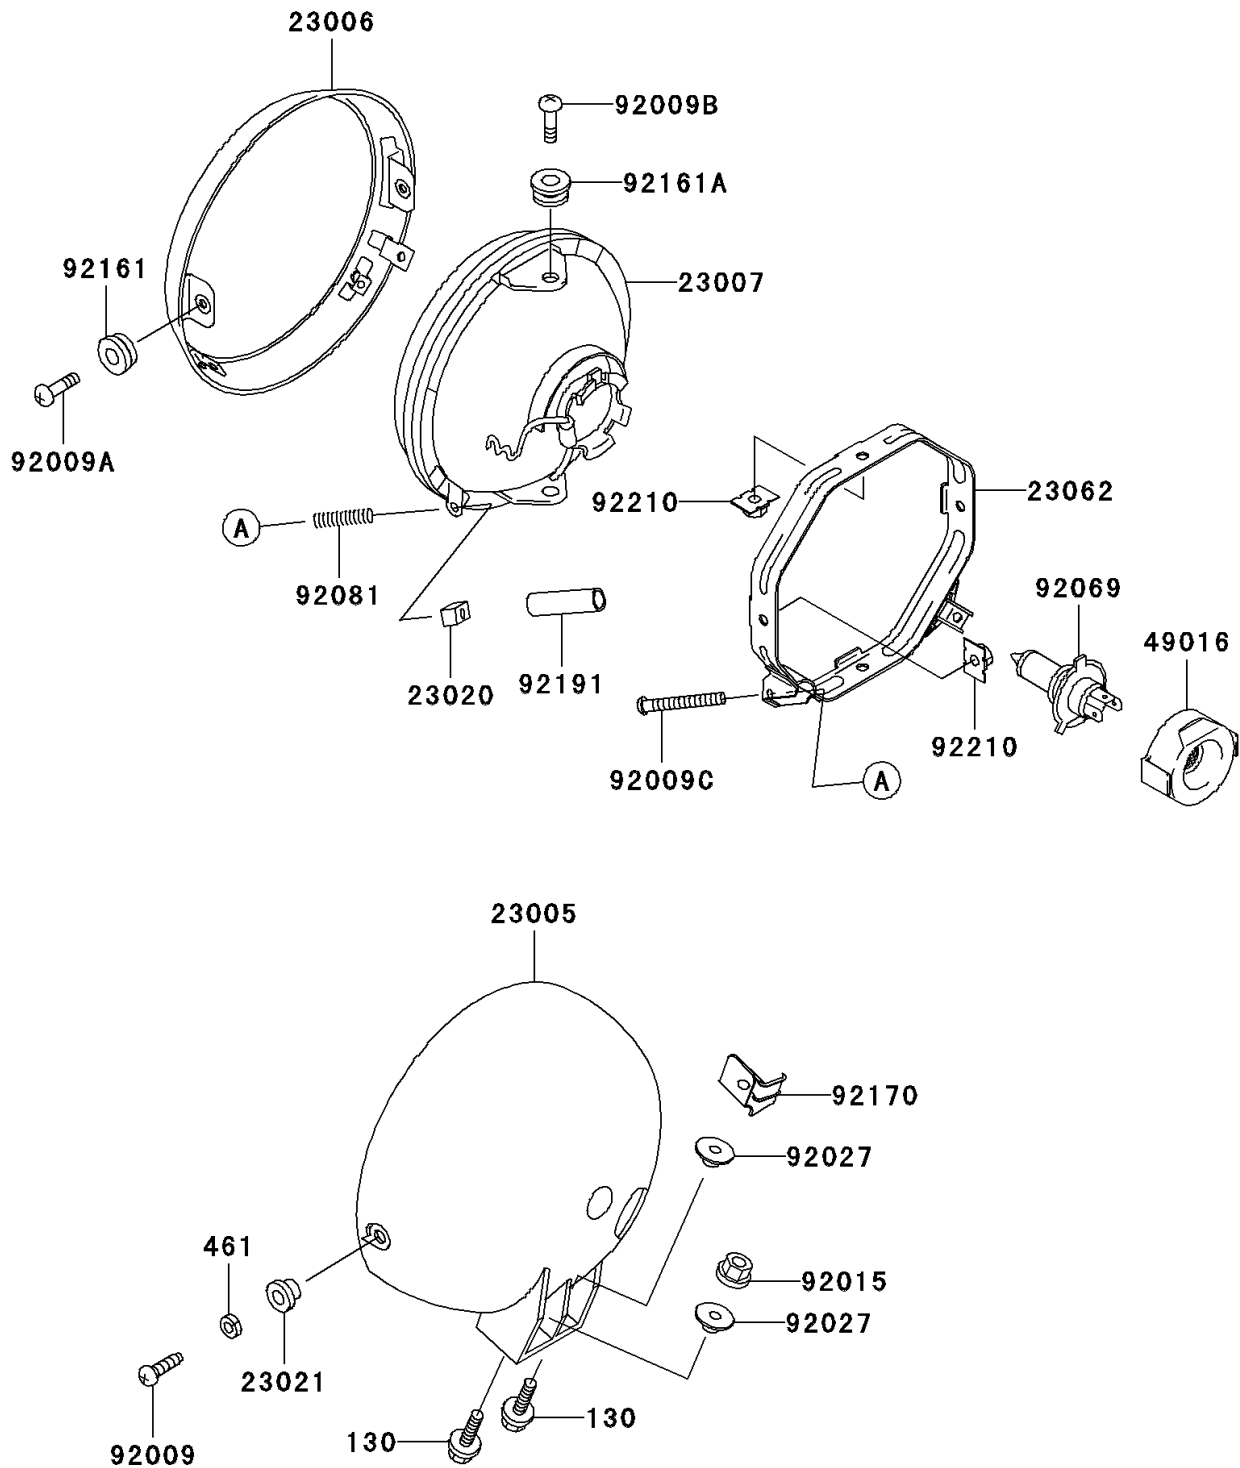

2004 Eliminator 125 PARTS DIAGRAM

Headlight(s)

F2710

2004 Eliminator 125 PARTS LIST

Headlight(s)

ITEM NAME	PART NUMBER	QUANTITY
BOLT-FLANGED (Ref # 130)	130V0620	2
WASHER-SPRING,5MM (Ref # 461)	461S0500	2
BODY-COMP-HEAD LAMP (Ref # 23005)	23005-1149	1
RIM-LAMP (Ref # 23006)	23006-1084	1
LENS-COMP,HEAD LAMP (Ref # 23007)	23007-1401	1
NUT,4MM,FOCUS ADJUST (Ref # 23020)	23020-018	2
WASHER (Ref # 23021)	23021-010	2
BRACKET-COMP (Ref # 23062)	23062-1134	1
COVER-SEAL,HEAD LAMP SOCKET (Ref # 49016)	49016-1210	1
SCREW,5MM (Ref # 92009)	92009-1947	2
SCREW,5MM (Ref # 92009A)	92009-1955	2
SCREW,5MM (Ref # 92009B)	92009-1956	2
SCREW,4X50 (Ref # 92009C)	92009-1957	2
NUT,FLANGED,6MM (Ref # 92015)	92015-1367	1
COLLAR,L=6.5 (Ref # 92027)	92027-252	2
BULB,12V 60/55W,H4 (Ref # 92069)	92069-1002	1
SPRING,FOCUS ADJUSTING (Ref # 92081)	92081-1701	2
DAMPER (Ref # 92161)	92161-1187	2
DAMPER (Ref # 92161A)	92161-1188	2
CLAMP,HARNESS (Ref # 92170)	92170-1624	1
TUBE,3.5X5.5X19 (Ref # 92191)	92191-1217	2
NUT,SPECIAL,5MM (Ref # 92210)	92210-1060	4