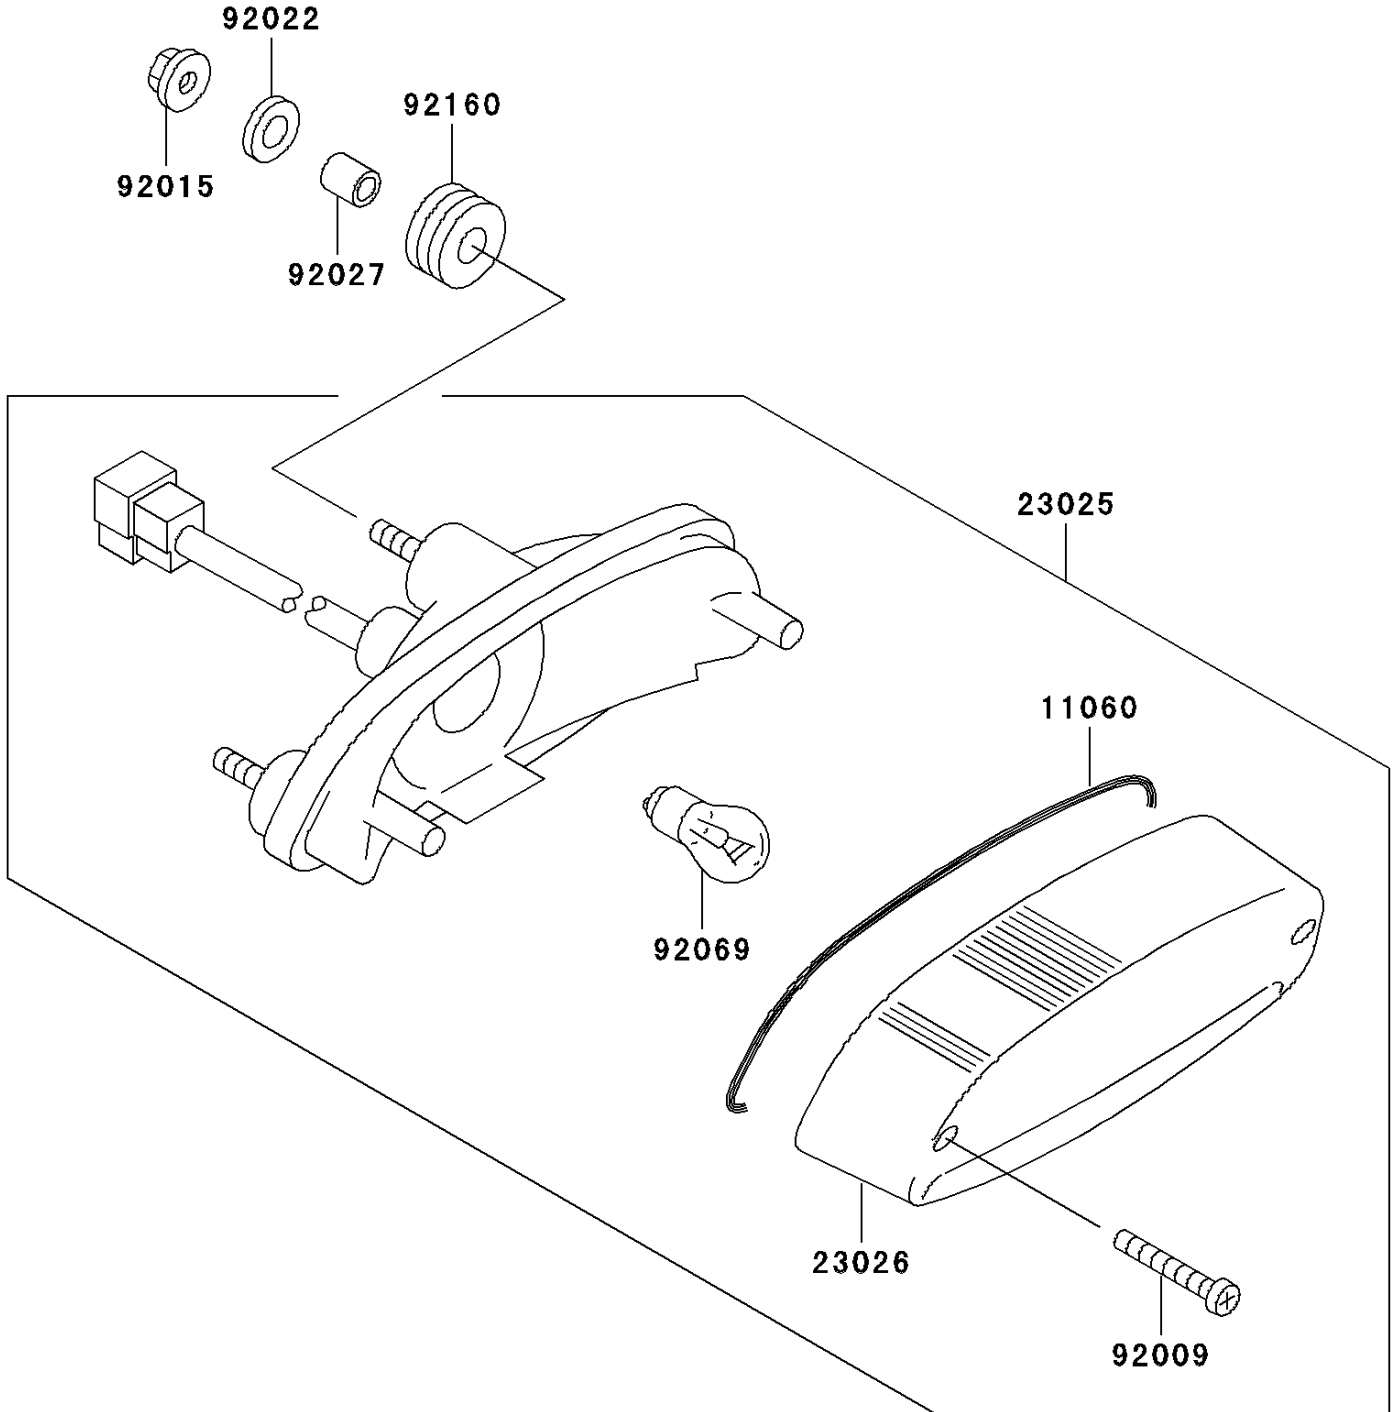

2005 Eliminator 125 PARTS DIAGRAM

Taillight(s)

F2720

2005 Eliminator 125 PARTS LIST

Taillight(s)

ITEM NAME	PART NUMBER	QUANTITY
GASKET, TAIL LAMP LENS (Ref # 11060)	11060-1174	1
LAMP-TAIL (Ref # 23025)	23025-1312	1
LENS, TAIL LAMP (Ref # 23026)	23026-1183	1
SCREW, TAPPING, 4X20 (Ref # 92009)	92009-1378	2
NUT, FLANGED, 6MM (Ref # 92015)	92015-1367	3
WASHER, 6.5X20X1.6 (Ref # 92022)	92022-1557	3
COLLAR, 6.8X10X12 (Ref # 92027)	92027-162	3
BULB, 12V 21/5W (Ref # 92069)	92069-063	1
DAMPER (Ref # 92160)	92160-1162	3