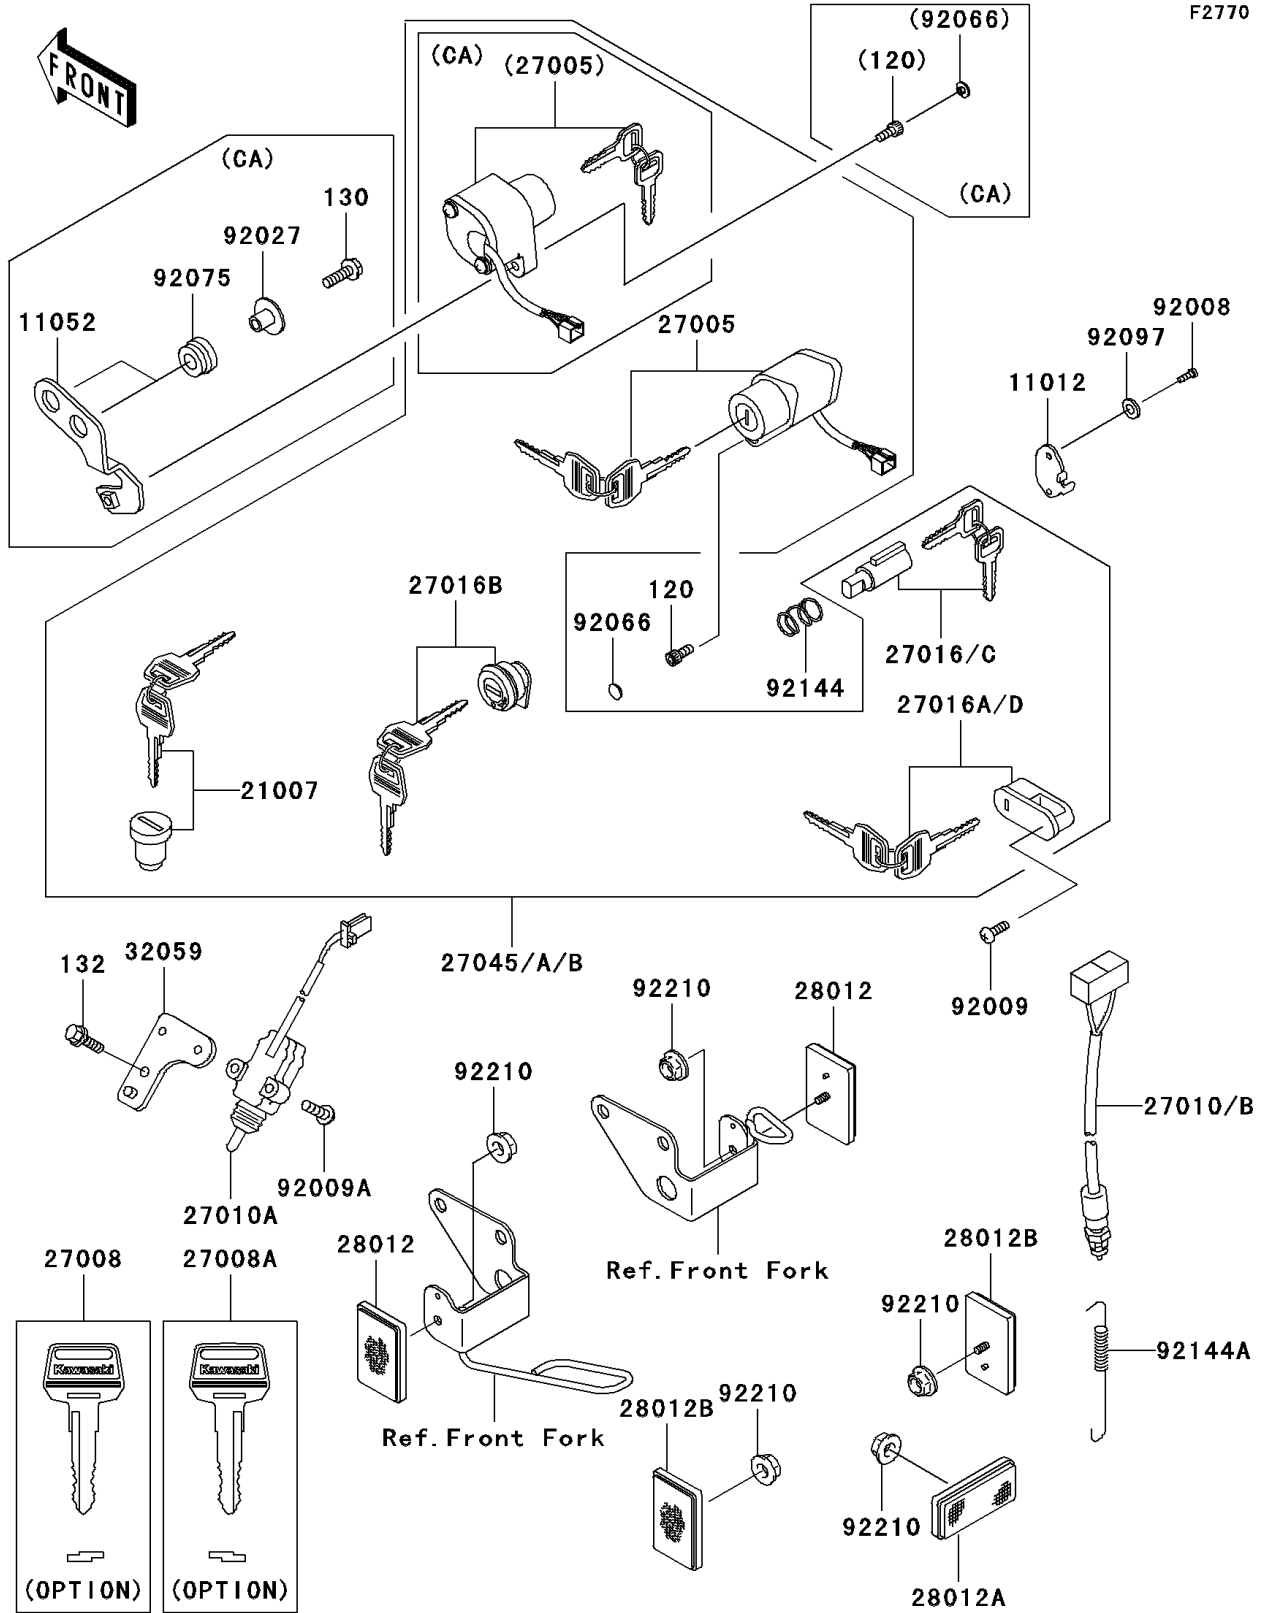

2002 Eliminator 125 PARTS DIAGRAM

Ignition Switch/Locks/Reflectors

2002 Eliminator 125 PARTS LIST

Ignition Switch/Locks/Reflectors

ITEM NAME	PART NUMBER	QUANTITY
BOLT-SOCKET (Ref # 120)	120P0512	1
BOLT-FLANGED-SMALL (Ref # 132)	132J0616	1
CAP,STEERING LOCK (Ref # 11012)	11012-1586	1
ROTOR,LOCK,TANK CAP (Ref # 21007)	21007-5022	1
SWITCH-ASSY-IGNITION (Ref # 27005)	27005-1246	1
KEY-LOCK,BLANK,#A (Ref # 27008)	27008-1034	1
KEY-LOCK,BLANK,#B (Ref # 27008A)	27008-1035	1
SWITCH,BRAKE LAMP (Ref # 27010)	27010-1301	1
SWITCH,SIDE STAND (Ref # 27010A)	27010-1384	1
LOCK-ASSY,STEERING (Ref # 27016)	27016-5238	1
LOCK-ASSY,HELMET (Ref # 27016A)	27016-5239	1
LOCK-ASSY,SIDE COVER (Ref # 27016B)	27016-5240	1
SWITCH-ASSY (Ref # 27045)	27045-5115	1
REFLECTOR-REFLEX (Ref # 28012)	28012-1003	2
REFLECTOR-REFLEX (Ref # 28012A)	28012-1077	1
REFLECTOR-REFLEX (Ref # 28012B)	28012-1088	2
BRACKET-SWITCH,SIDE STAND (Ref # 32059)	32059-1115	1
SCREW,3.51MM (Ref # 92008)	92008-007	1
SCREW,5X14 (Ref # 92009)	92009-1341	1
SCREW,5X20 (Ref # 92009A)	92009-1459	2
PLUG (Ref # 92066)	92066-1435	1
WASHER,WAVE (Ref # 92097)	92097-003	1
SPRING,STEERING LOCK (Ref # 92144)	92144-1222	1
SPRING,REAR BRAKE SWITCH (Ref # 92144A)	92144-1753	1
NUT,FLANGED,5MM (Ref # 92210)	92210-0007	5
BOLT-FLANGED (Ref # 130)	130J0620	2
BRACKET,IGNITION SWITCH (Ref # 11052)	11052-1296	1
COLLAR,L=13.1 (Ref # 92027)	92027-251	2
DAMPER,RUBBER (Ref # 92075)	92075-1123	2