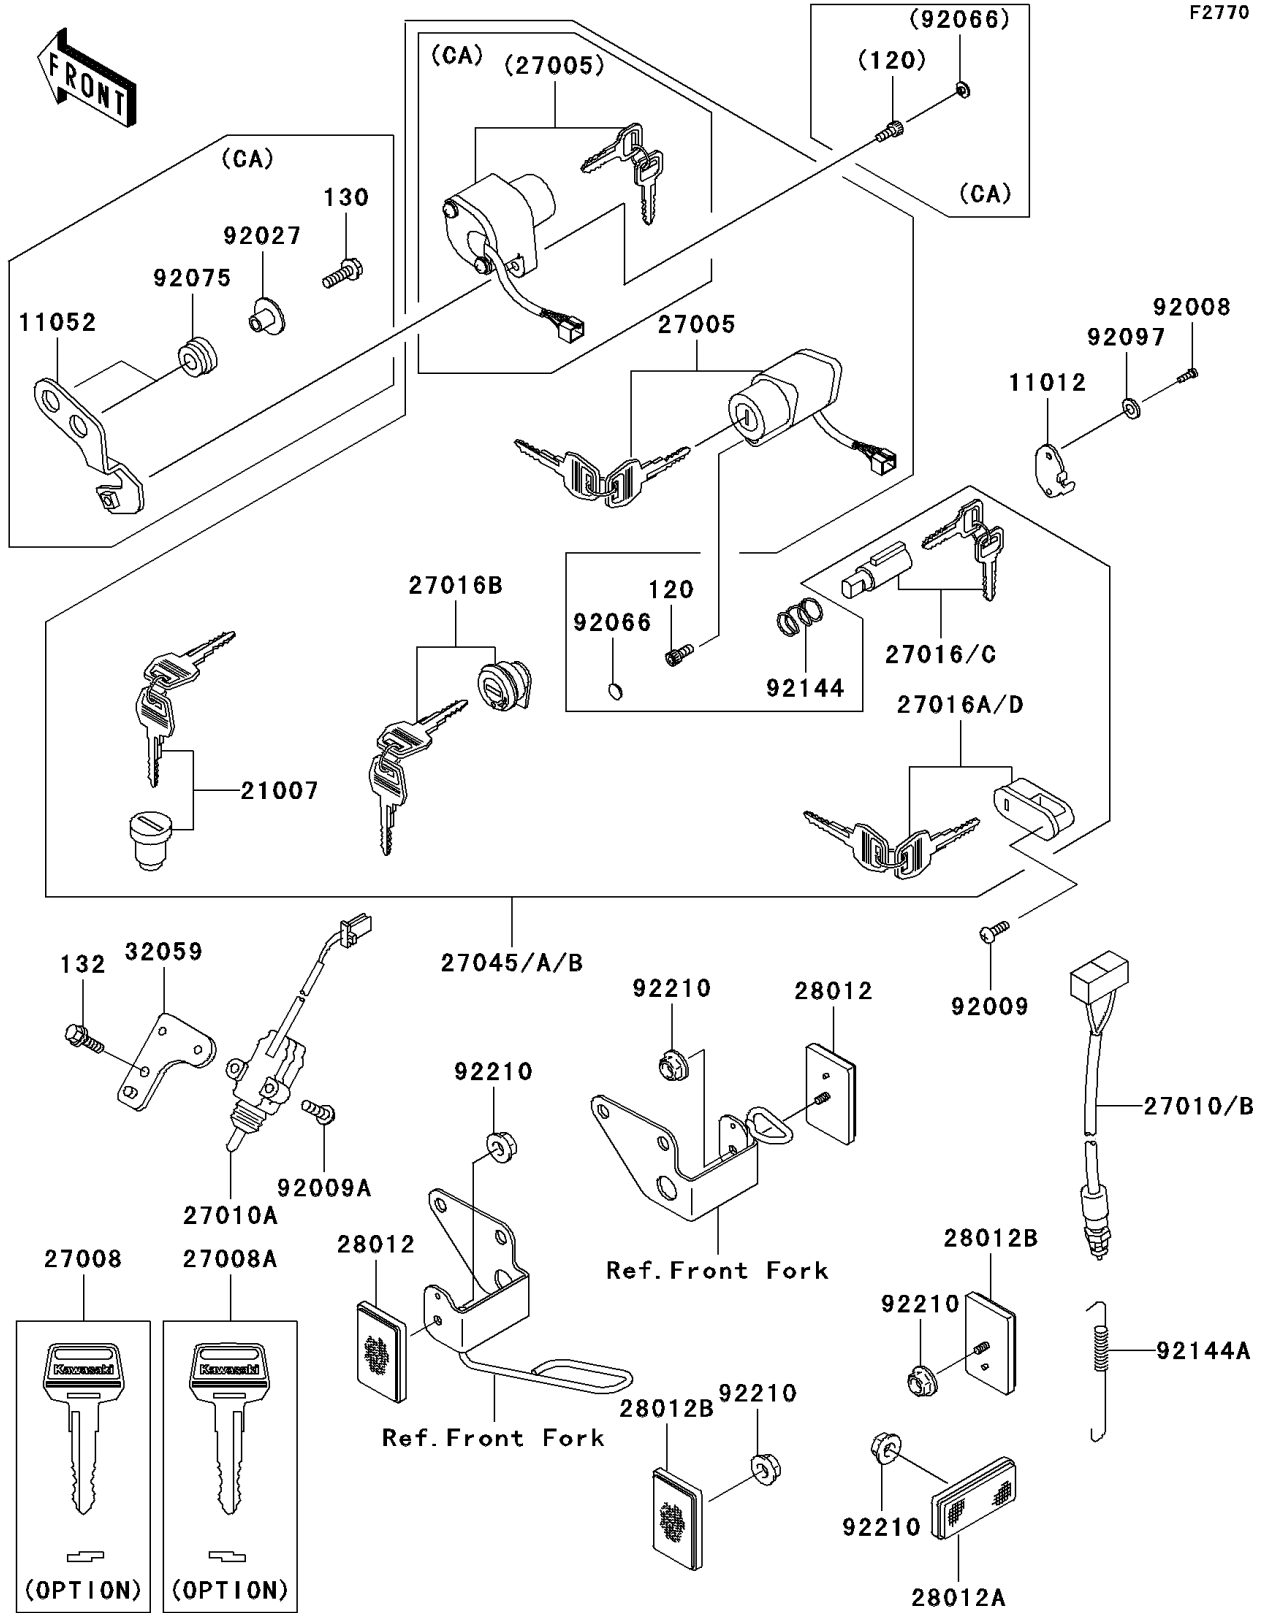

# 2003 Eliminator 125 (Canada Only) PARTS DIAGRAM

Ignition Switch/Locks/Reflectors

## 2003 Eliminator 125 (Canada Only) PARTS LIST

### Ignition Switch/Locks/Reflectors

ITEM NAME	PART NUMBER	QUANTITY
BOLT-SOCKET (Ref # 120)	120P0512	1
BOLT-FLANGED-SMALL (Ref # 132)	132J0616	1
CAP,STEERING LOCK (Ref # 11012)	11012-1586	1
ROTOR,LOCK,TANK CAP (Ref # 21007)	21007-5022	1
SWITCH-ASSY-IGNITION (Ref # 27005)	27005-1246	1
KEY-LOCK,BLANK,#A (Ref # 27008)	27008-1034	1
KEY-LOCK,BLANK,#B (Ref # 27008A)	27008-1035	1
SWITCH,SIDE STAND (Ref # 27010A)	27010-1384	1
SWITCH,BRAKE LAMP (Ref # 27010B)	27010-1462	1
LOCK-ASSY,STEERING (Ref # 27016)	27016-5238	1
LOCK-ASSY,HELMET (Ref # 27016A)	27016-5239	1
LOCK-ASSY,SIDE COVER (Ref # 27016B)	27016-5240	1
SWITCH-ASSY (Ref # 27045)	27045-5115	1
REFLECTOR-REFLEX (Ref # 28012)	28012-1003	2
REFLECTOR-REFLEX (Ref # 28012A)	28012-1077	1
REFLECTOR-REFLEX (Ref # 28012B)	28012-1088	2
BRACKET-SWITCH,SIDE STAND (Ref # 32059)	32059-1115	1
SCREW,3.51MM (Ref # 92008)	92008-007	1
SCREW,5X14 (Ref # 92009)	92009-1341	1
SCREW,5X20 (Ref # 92009A)	92009-1459	2
PLUG (Ref # 92066)	92066-1435	1
WASHER,WAVE (Ref # 92097)	92097-003	1
SPRING,STEERING LOCK (Ref # 92144)	92144-1222	1
SPRING,REAR BRAKE SWITCH (Ref # 92144A)	92144-1753	1
NUT,FLANGED,5MM (Ref # 92210)	92210-0007	5