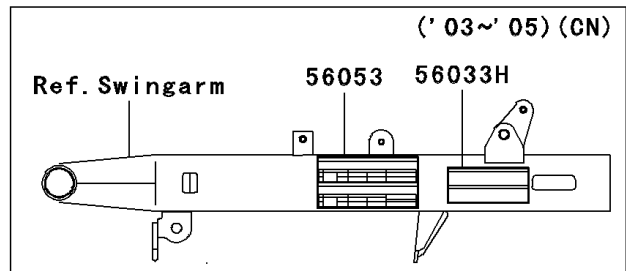

2004 Eliminator 125 PARTS DIAGRAM

Labels

F2860

2004 Eliminator 125 PARTS LIST

Labels

ITEM NAME	PART NUMBER	QUANTITY
LABEL-MANUAL,DAILY SAFETY (Ref # 56033)	56033-1076	1
LABEL-WARNING,CAUTION (Ref # 56070)	56070-1221	1
LABEL-MANUAL,CHAIN (Ref # 56033B)	56033-1078	1
LABEL-MANUAL,BATTERY VENT (Ref # 56033C)	56033-1089	1
LABEL-MANUAL,DAILY SAFETY(FREN (Ref # 56033D)	56033-1295	1
LABEL-MANUAL,OIL&OIL FILTER (Ref # 56033E)	56033-1349	1
LABEL-MANUAL,CHAIN (Ref # 56033F)	56033-1350	1
LABEL-MANUAL,BATTERY VENT (Ref # 56033G)	56033-1351	1
LABEL-MANUAL,OIL&OIL FILTER (Ref # 56033H)	56033-1352	1
LABEL-WARNING,EVAPO (Ref # 56040)	56040-1121	1
LABEL-SPECIFICATION,TIRE&LOAD (Ref # 56053)	56053-1053	1
LABEL-SPECIFICATION,TIRE&LOAD (Ref # 56053A)	56053-1060	1
LABEL-CERTIFICATION,EVAPO ROUT (Ref # 59461)	59461-1528	1