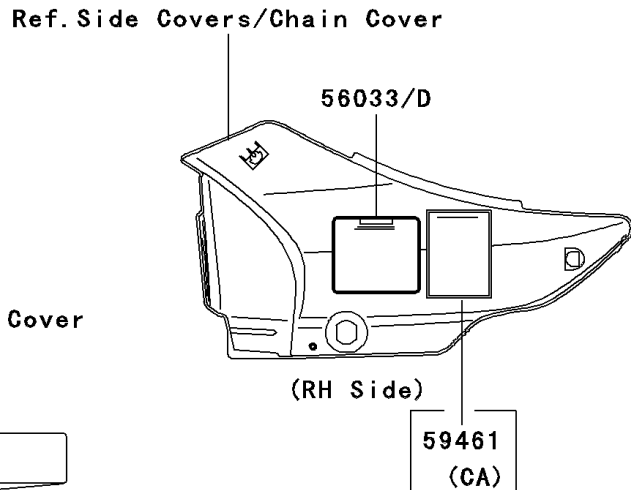

2004 Eliminator 125 PARTS DIAGRAM

Labels

F2860

2004 Eliminator 125 PARTS LIST

Labels

ITEM NAME	PART NUMBER	QUANTITY
LABEL-MANUAL,DAILY SAFETY (Ref # 56033)	56033-1076	1
LABEL-WARNING,CAUTION (Ref # 56070)	56070-1221	1
LABEL-MANUAL,CHAIN (Ref # 56033B)	56033-1078	1
LABEL-MANUAL,BATTERY VENT (Ref # 56033C)	56033-1089	1
LABEL-MANUAL,DAILY SAFETY(FREN (Ref # 56033D)	56033-1295	1
LABEL-MANUAL,OIL&OIL FILTER (Ref # 56033E)	56033-1349	1
LABEL-MANUAL,CHAIN (Ref # 56033F)	56033-1350	1
LABEL-MANUAL,BATTERY VENT (Ref # 56033G)	56033-1351	1
LABEL-MANUAL,OIL&OIL FILTER (Ref # 56033H)	56033-1352	1
LABEL-WARNING,EVAPO (Ref # 56040)	56040-1121	1
LABEL-SPECIFICATION,TIRE&LOAD (Ref # 56053)	56053-1053	1
LABEL-SPECIFICATION,TIRE&LOAD (Ref # 56053A)	56053-1060	1
LABEL-CERTIFICATION,EVAPO ROUT (Ref # 59461)	59461-1528	1