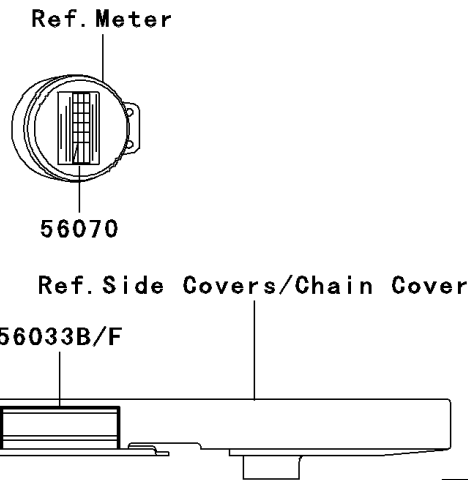

2004 Eliminator 125 PARTS DIAGRAM

Labels

F2860

2004 Eliminator 125 PARTS LIST

Labels

ITEM NAME	PART NUMBER	QUANTITY
LABEL-MANUAL,DAILY SAFETY (Ref # 56033)	56033-1076	1
LABEL-WARNING,CAUTION (Ref # 56070)	56070-1221	1
LABEL-MANUAL,CHAIN (Ref # 56033B)	56033-1078	1
LABEL-MANUAL,BATTERY VENT (Ref # 56033C)	56033-1089	1
LABEL-MANUAL,DAILY SAFETY(FREN (Ref # 56033D)	56033-1295	1
LABEL-MANUAL,OIL&OIL FILTER (Ref # 56033E)	56033-1349	1
LABEL-MANUAL,CHAIN (Ref # 56033F)	56033-1350	1
LABEL-MANUAL,BATTERY VENT (Ref # 56033G)	56033-1351	1
LABEL-MANUAL,OIL&OIL FILTER (Ref # 56033H)	56033-1352	1
LABEL-WARNING,EVAPO (Ref # 56040)	56040-1121	1
LABEL-SPECIFICATION,TIRE&LOAD (Ref # 56053)	56053-1053	1
LABEL-SPECIFICATION,TIRE&LOAD (Ref # 56053A)	56053-1060	1
LABEL-CERTIFICATION,EVAPO ROUT (Ref # 59461)	59461-1528	1