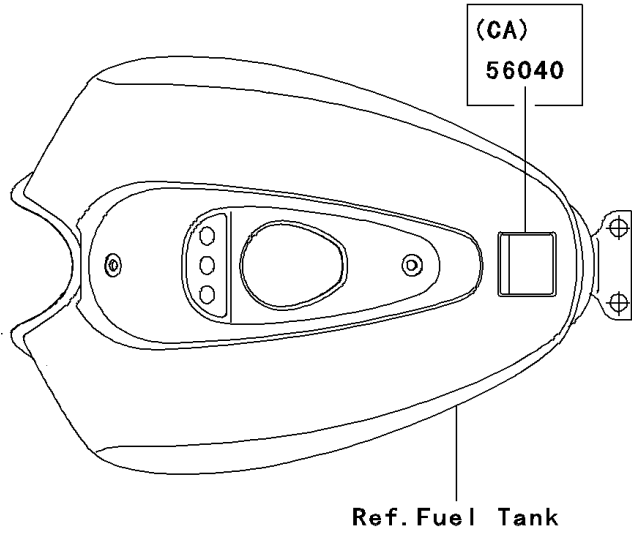

2004 Eliminator 125 PARTS DIAGRAM

Labels

F2860

2004 Eliminator 125 PARTS LIST

Labels

ITEM NAME	PART NUMBER	QUANTITY
LABEL-MANUAL,DAILY SAFETY (Ref # 56033)	56033-1076	1
LABEL-WARNING,CAUTION (Ref # 56070)	56070-1221	1
LABEL-MANUAL,CHAIN (Ref # 56033B)	56033-1078	1
LABEL-MANUAL,BATTERY VENT (Ref # 56033C)	56033-1089	1
LABEL-MANUAL,DAILY SAFETY(FREN (Ref # 56033D)	56033-1295	1
LABEL-MANUAL,OIL&OIL FILTER (Ref # 56033E)	56033-1349	1
LABEL-MANUAL,CHAIN (Ref # 56033F)	56033-1350	1
LABEL-MANUAL,BATTERY VENT (Ref # 56033G)	56033-1351	1
LABEL-MANUAL,OIL&OIL FILTER (Ref # 56033H)	56033-1352	1
LABEL-WARNING,EVAPO (Ref # 56040)	56040-1121	1
LABEL-SPECIFICATION,TIRE&LOAD (Ref # 56053)	56053-1053	1
LABEL-SPECIFICATION,TIRE&LOAD (Ref # 56053A)	56053-1060	1
LABEL-CERTIFICATION,EVAPO ROUT (Ref # 59461)	59461-1528	1