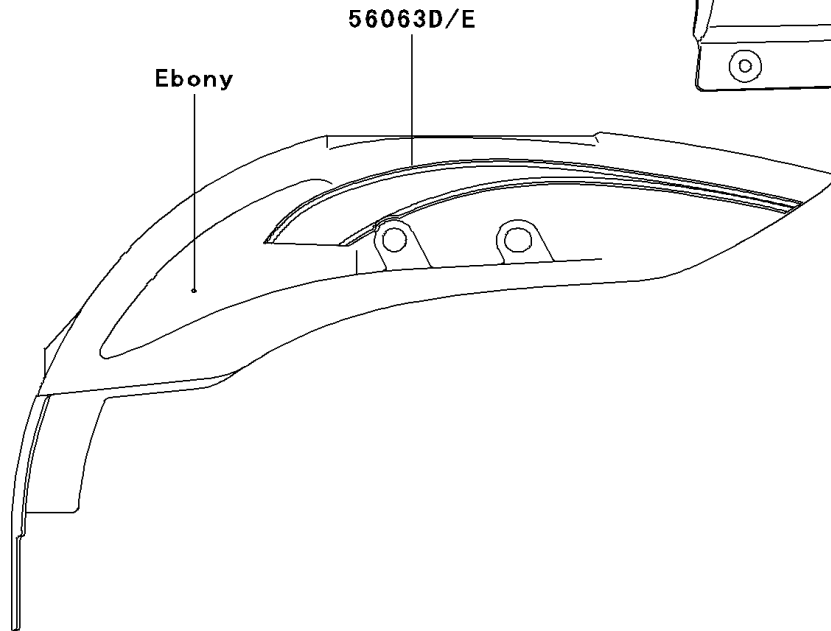

# 2001 Eliminator 125 PARTS DIAGRAM

Decals(Ebony/Silver)(A4-A6)

F2861A

## 2001 Eliminator 125 PARTS LIST

Decals(Ebony/Silver)(A4-A6)

ITEM NAME	PART NUMBER	QUANTITY
MARK,SIDE COVER,ELIMINATOR (Ref # 56052)	56052-1149	2
MARK,FUEL TANK,LH (Ref # 56052A)	56052-1150	1
MARK,FUEL TANK,RH (Ref # 56052B)	56052-1151	1
PATTERN,FUEL TANK,UPP,LH (Ref # 56063)	56063-1326	1
PATTERN,FUEL TANK,UPP,RH (Ref # 56063A)	56063-1327	1
PATTERN,FUEL TANK,LWR,LH (Ref # 56063B)	56063-1328	1
PATTERN,FUEL TANK,LWR,RH (Ref # 56063C)	56063-1329	1
PATTERN,RR FENDER,LH (Ref # 56063D)	56063-1330	1
PATTERN,RR FENDER,RH (Ref # 56063E)	56063-1331	1