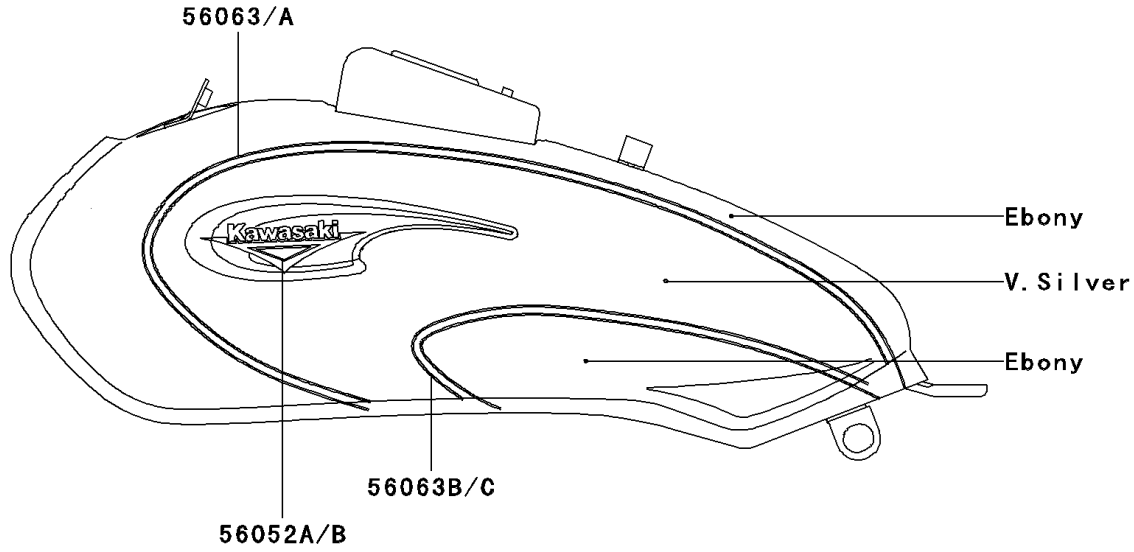

# 2001 Eliminator 125 PARTS DIAGRAM

Decals(Ebony/Silver)(A4-A6)

F2861A

## 2001 Eliminator 125 PARTS LIST

Decals(Ebony/Silver)(A4-A6)

ITEM NAME	PART NUMBER	QUANTITY
MARK,SIDE COVER,ELIMINATOR (Ref # 56052)	56052-1149	2
MARK,FUEL TANK,LH (Ref # 56052A)	56052-1150	1
MARK,FUEL TANK,RH (Ref # 56052B)	56052-1151	1
PATTERN,FUEL TANK,UPP,LH (Ref # 56063)	56063-1326	1
PATTERN,FUEL TANK,UPP,RH (Ref # 56063A)	56063-1327	1
PATTERN,FUEL TANK,LWR,LH (Ref # 56063B)	56063-1328	1
PATTERN,FUEL TANK,LWR,RH (Ref # 56063C)	56063-1329	1
PATTERN,RR FENDER,LH (Ref # 56063D)	56063-1330	1
PATTERN,RR FENDER,RH (Ref # 56063E)	56063-1331	1