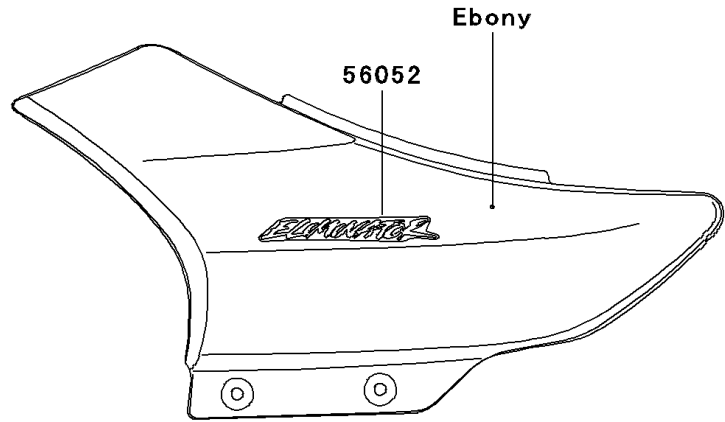

# 2001 Eliminator 125 PARTS DIAGRAM

Decals(Ebony/Silver)(A4-A6)

F2861A

## 2001 Eliminator 125 PARTS LIST

Decals(Ebony/Silver)(A4-A6)

ITEM NAME	PART NUMBER	QUANTITY
MARK,SIDE COVER,ELIMINATOR (Ref # 56052)	56052-1149	2
MARK,FUEL TANK,LH (Ref # 56052A)	56052-1150	1
MARK,FUEL TANK,RH (Ref # 56052B)	56052-1151	1
PATTERN,FUEL TANK,UPP,LH (Ref # 56063)	56063-1326	1
PATTERN,FUEL TANK,UPP,RH (Ref # 56063A)	56063-1327	1
PATTERN,FUEL TANK,LWR,LH (Ref # 56063B)	56063-1328	1
PATTERN,FUEL TANK,LWR,RH (Ref # 56063C)	56063-1329	1
PATTERN,RR FENDER,LH (Ref # 56063D)	56063-1330	1
PATTERN,RR FENDER,RH (Ref # 56063E)	56063-1331	1