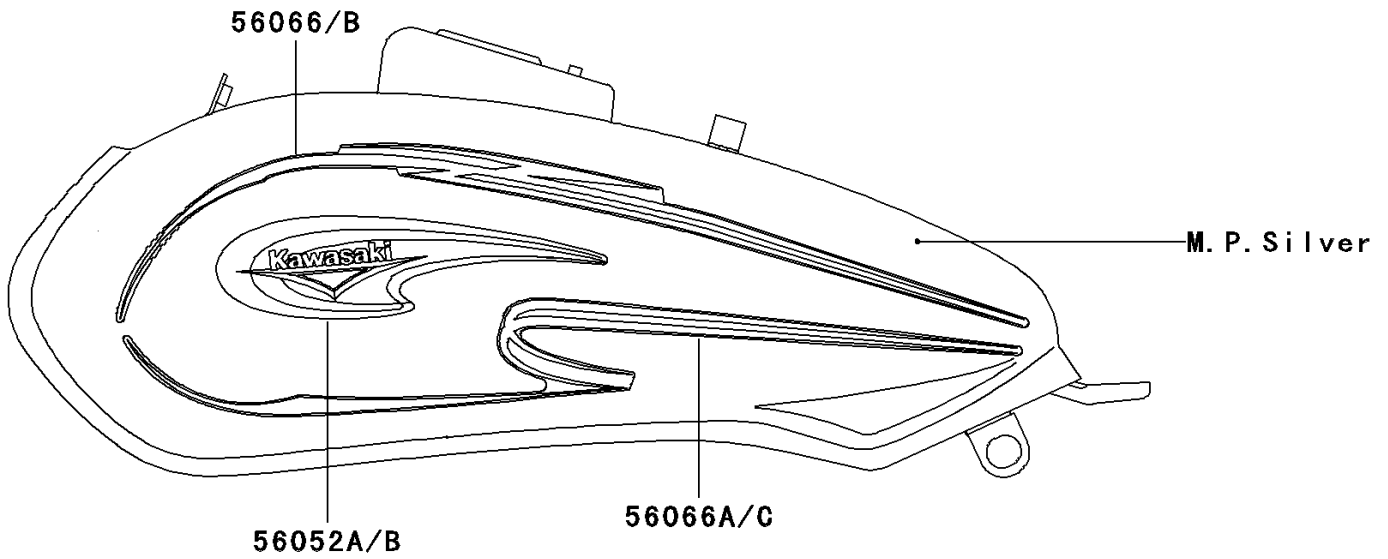

# 2004 Eliminator 125 PARTS DIAGRAM

Decals(Silver)(A7)

F2861D

## 2004 Eliminator 125 PARTS LIST

Decals(Silver)(A7)

ITEM NAME	PART NUMBER	QUANTITY
MARK,SIDE COVER,ELIMINATOR (Ref # 56052)	56052-0058	2
MARK,FUEL TANK,LH (Ref # 56052A)	56052-1150	1
MARK,FUEL TANK,RH (Ref # 56052B)	56052-1151	1
PATTERN,FUEL TANK,UPP,LH (Ref # 56066)	56066-1293	1
PATTERN,FUEL TANK,LWR,LH (Ref # 56066A)	56066-1294	1
PATTERN,FUEL TANK,UPP,RH (Ref # 56066B)	56066-1295	1
PATTERN,FUEL TANK,LWR,RH (Ref # 56066C)	56066-1296	1