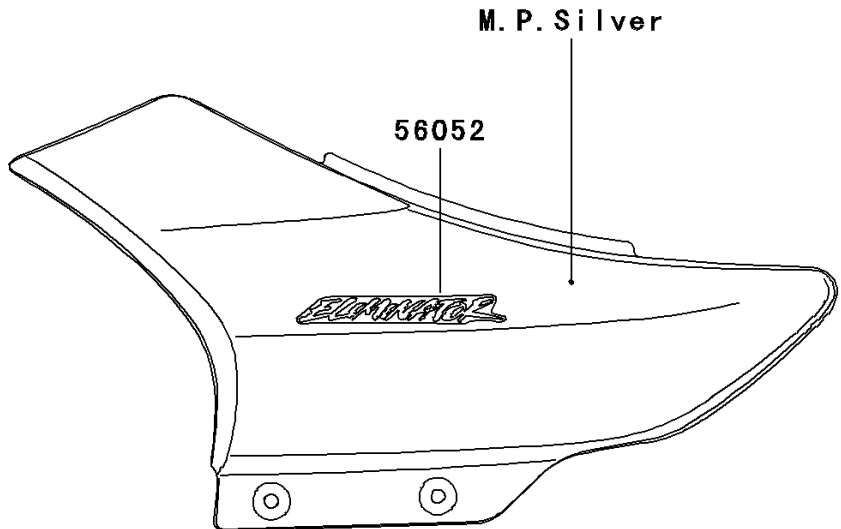

# 2004 Eliminator 125 PARTS DIAGRAM

Decals(Silver)(A7)

F2861D

## 2004 Eliminator 125 PARTS LIST

Decals(Silver)(A7)

ITEM NAME	PART NUMBER	QUANTITY
MARK,SIDE COVER,ELIMINATOR (Ref # 56052)	56052-0058	2
MARK,FUEL TANK,LH (Ref # 56052A)	56052-1150	1
MARK,FUEL TANK,RH (Ref # 56052B)	56052-1151	1
PATTERN,FUEL TANK,UPP,LH (Ref # 56066)	56066-1293	1
PATTERN,FUEL TANK,LWR,LH (Ref # 56066A)	56066-1294	1
PATTERN,FUEL TANK,UPP,RH (Ref # 56066B)	56066-1295	1
PATTERN,FUEL TANK,LWR,RH (Ref # 56066C)	56066-1296	1