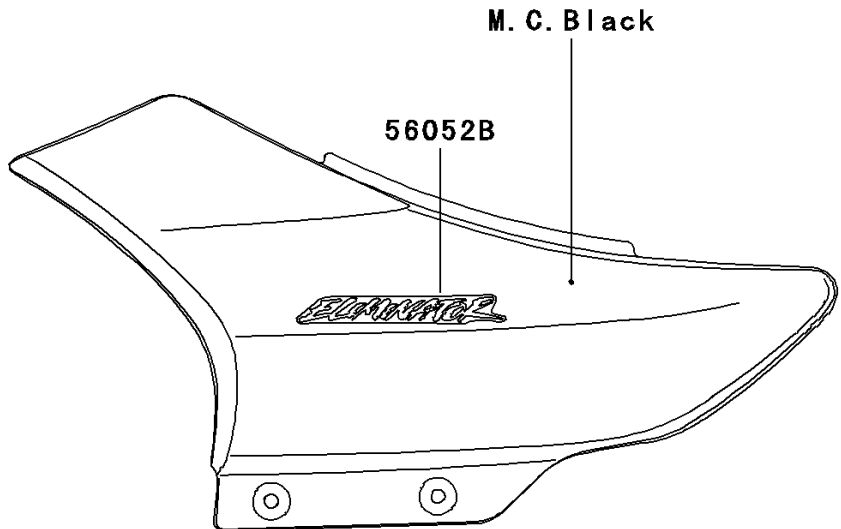

2005 Eliminator 125 PARTS DIAGRAM

Decals(Black)(A8)

F2861E

2005 Eliminator 125 PARTS LIST

Decals(Black)(A8)

ITEM NAME	PART NUMBER	QUANTITY
MARK,FUEL TANK,LH (Ref # 56052)	56052-1150	1
MARK,FUEL TANK,RH (Ref # 56052A)	56052-1151	1
MARK,SIDE COVER,ELIMINATOR (Ref # 56052B)	56052-1748	2
PATTERN,FUEL TANK,UPP,LH (Ref # 56066)	56066-1289	1
PATTERN,FUEL TANK,LWR,LH (Ref # 56066A)	56066-1290	1
PATTERN,FUEL TANK,UPP,RH (Ref # 56066B)	56066-1291	1
PATTERN,FUEL TANK,LWR,RH (Ref # 56066C)	56066-1292	1