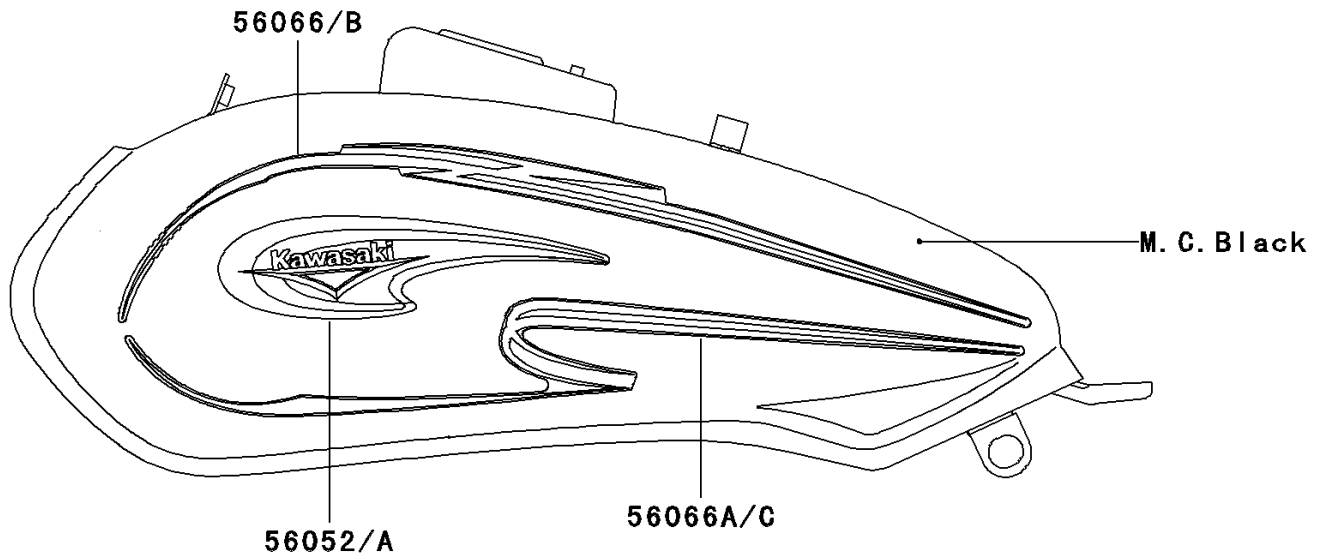

2005 Eliminator 125 PARTS DIAGRAM

Decals(Black)(A8)

F2861E

2005 Eliminator 125 PARTS LIST

Decals(Black)(A8)

ITEM NAME	PART NUMBER	QUANTITY
MARK,FUEL TANK,LH (Ref # 56052)	56052-1150	1
MARK,FUEL TANK,RH (Ref # 56052A)	56052-1151	1
MARK,SIDE COVER,ELIMINATOR (Ref # 56052B)	56052-1748	2
PATTERN,FUEL TANK,UPP,LH (Ref # 56066)	56066-1289	1
PATTERN,FUEL TANK,LWR,LH (Ref # 56066A)	56066-1290	1
PATTERN,FUEL TANK,UPP,RH (Ref # 56066B)	56066-1291	1
PATTERN,FUEL TANK,LWR,RH (Ref # 56066C)	56066-1292	1